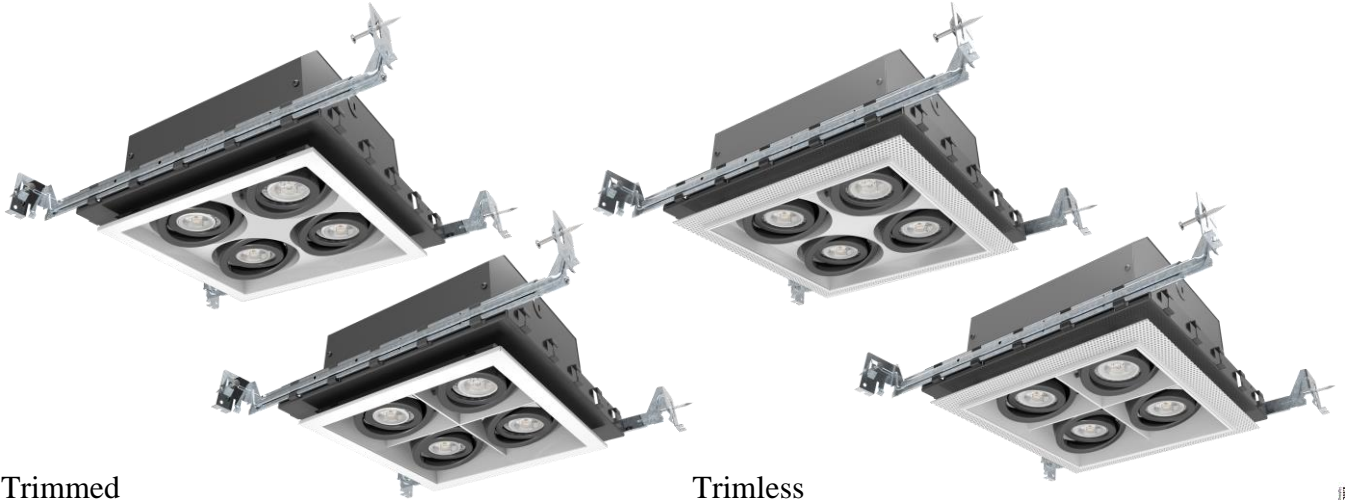

Trim or Trimless Residential Mini Multiple Downlight

Catalog #		Prepared by	LiteHarbor
Project		Date	
Notes			

Trimmed

Trimless

ORDER MATRIX | Example: G4014-E-S-GU10

A B C D

	A	Series
G4014-E-S-GU10	4	Lamp

	B	Input Voltage
		120V
	##	277V
	U	120-277V

	C	Available Chips
	Cree	Cree
	Citizen	Citizen
	Epistar	Epistar
	Seoul	Seoul
	Osram	Osram

Description

Mini LED Multiple Spots for remodeling and new construction applications for residential and commercial environments. The Multiple Spots are marketed as complete units including the housing and trim. Available as one, two and three-light configurations, each spot is individually adjustable and provides a 30-degree visual cutoff for glare control.

Features

- Individually adjustable luminaries
- Complete unit includes housing & trim
- All housings are Non-IC rated
- 30 ° vertical tilt, 360 ° horizontal rotation

Construction

Trim and housing are constructed of Gauge Steel.

Mounting

Supplied with 4 ways hanger bar, adjustable from 14½"-25" to accommodate various joist construction and grid sizes. Hanger bars include a captive mounting "screw-nail" for ease installation. Can be accommodate a 1/2" to 1 1/4" ceiling thickness.