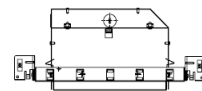

D	Color Temperature
28K	2800K
30K	3000K
35K	3500K
41K	4100K
60K	6000K

Light Source

High output GU10 LED

Dimming

Dimmable to 10% with most brand dimmers.

Listing

UL Listed

Input Voltage	AC 120V ±10% 50/60Hz
Rated Power	8W/Lamp
Luminous Efficiency	70 LM/W
Lamp	GU10
Socket	GU10
Color Temperature	2800-6000K
Material	Gauge Steel
CRI	Ra>80

Option 1

Universal hollow open flanged design
Strong welding make a stable structure