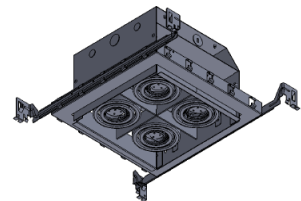

D	Color Temperature
28K	2800K
30K	3000K
35K	3500K
41K	4100K
60K	6000K

Light Source

High output GU10 LED

Dimming

Dimmable to 10% with most brand dimmers.

Listing

UL Listed

Input Voltage	AC 120V ±10% 50/60Hz
Rated Power	8W/Lamp
Luminous Efficiency	70 LM/W
Lamp	GU10
Socket	GU10
Color Temperature	2800-6000K
Material	Gauge Steel
CRI	Ra>80

Option 1

Universal hollow open flanged design
Strong welding make a stable structure