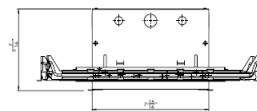

D	Color Temperature
28K	2800K
30K	3000K
35K	3500K
41K	4100K
60K	6000K

Light Source

High output GU10 LED

Dimming

Dimmable to 10% with most brand dimmers.

Listing

UL Listed

Input Voltage	AC 120V ±10% 50/60Hz
Rated Power	8W/Lamp
Luminous Efficiency	70 LM/W
Lamp	GU10
Socket	GU10
Color Temperature	2800-6000K
Material	Gauge Steel
CRI	Ra>80

Option 1

Universal hollow open flanged design
Strong welding make a stable structure