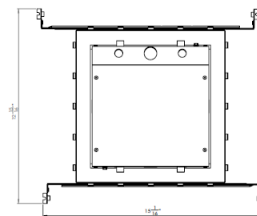

D	Color Temperature
28K	2800K
30K	3000K
35K	3500K
41K	4100K
60K	6000K

Light Source

High output GU10 LED

Dimming

Dimmable to 10% with most brand dimmers.

Listing

UL Listed

Input Voltage	AC 120V ±10% 50/60Hz
Rated Power	8W/Lamp
Luminous Efficiency	70 LM/W
Lamp	GU10
Socket	GU10
Color Temperature	2800-6000K
Material	Gauge Steel
CRI	Ra>80

Option 1

Universal hollow open flanged design
Strong welding make a stable structure