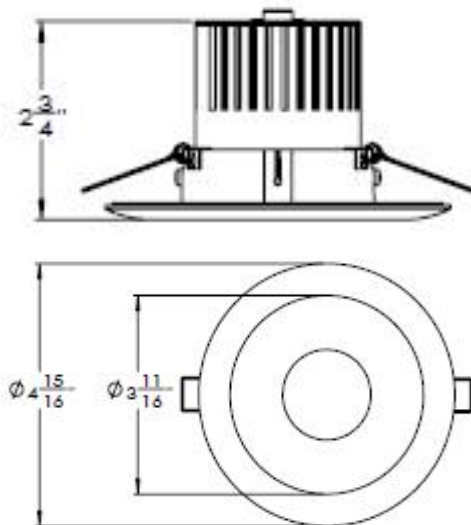

Round Shape

①

②

LED ROUND OR SQUARE RETROFIT

Liteharbor Lighting Technology Co., Ltd.
New Industry Area Hecun Danzao Town
Nanhai Foshan City Guangdong China

TEL: +86-757-8180 8675
FAX: +86-757-8180 8685
E-mail: info@liteharbor.com

Website: www.liteharbor.com
Specifications subject to change w/o notice
Revision: Dec. 2016