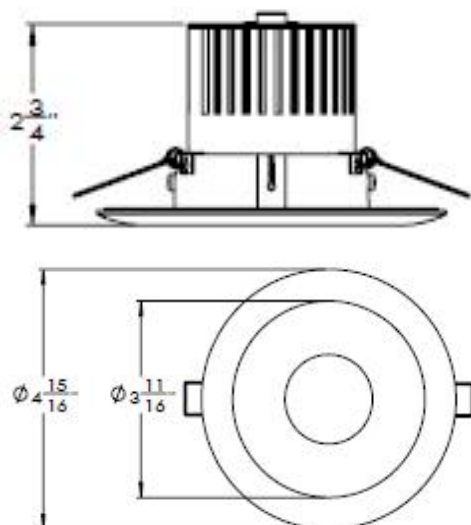

TEL: +86-757-8180 8675  
 FAX: +86-757-8180 8685  
 E-mail: info@liteharbor.com

Website: www.liteharbor.com  
 Specifications subject to change w/o notice  
 Revision: Dec. 2016

Round Shape

①

②

LED ROUND OR SQUARE RETROFIT