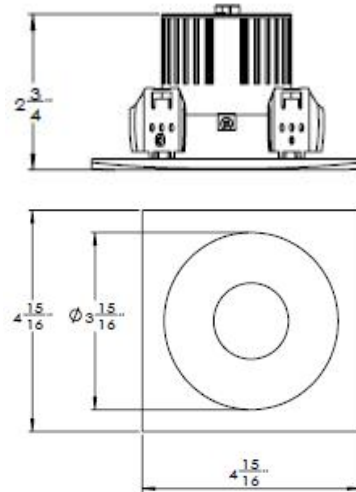

### Mounting

Clip optional

①②③④

Square Shape

①

②

LED ROUND OR SQUARE RETROFIT

**Liteharbor Lighting Technology Co., Ltd.**