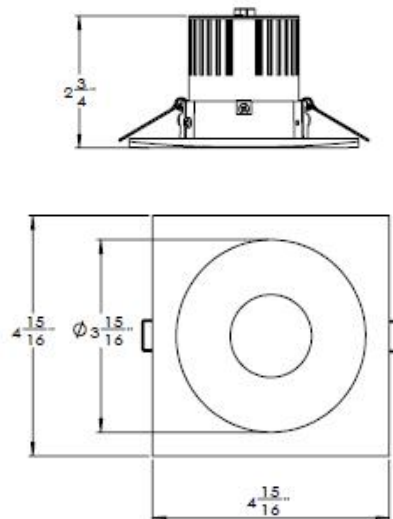

### Mounting

Clip optional

①②③④

Square Shape

①

②

LED ROUND OR SQUARE RETROFIT

**Liteharbor Lighting Technology Co., Ltd.**