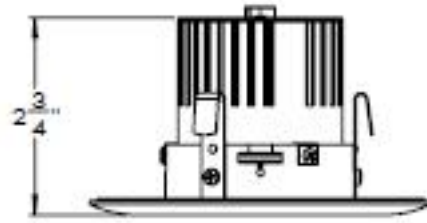

③

④

LED ROUND OR SQUARE RETROFIT

Other Clips Or Special Requirements please Confirm with Factory

Liteharbor Lighting Technology Co., Ltd.
New Industry Area Hecun Danzao Town
Nanhai Foshan City Guangdong China

TEL: +86-757-8180 8675
FAX: +86-757-8180 8685
E-mail: info@liteharbor.com

Website: www.liteharbor.com
Specifications subject to change w/o notice
Revision: Dec. 2016