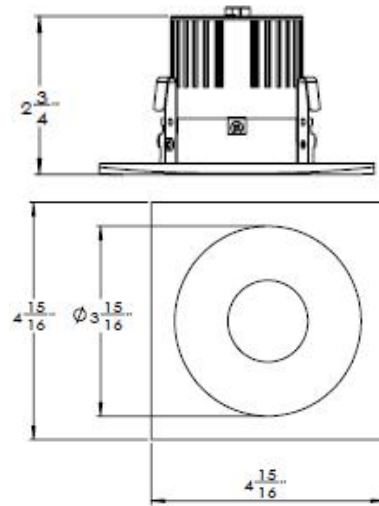

③

④

LED ROUND OR SQUARE RETROFIT

Liteharbor Lighting Technology Co., Ltd.
New Industry Area Hecun Danzao Town
Nanhai Foshan City Guangdong China

TEL: +86-757-8180 8675
FAX: +86-757-8180 8685
E-mail: info@liteharbor.com

Website: www.liteharbor.com
Specifications subject to change w/o notice
Revision: Dec. 2016