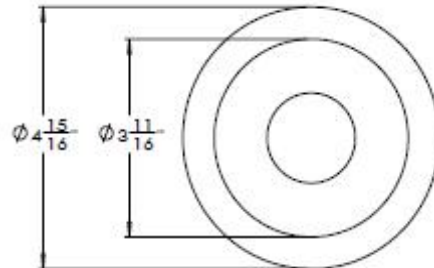

Website: www.liteharbor.com  
 Specifications subject to change w/o notice  
 Revision: Dec. 2016

③

④

LED ROUND OR SQUARE RETROFIT

Other Clips Or Special Requirements please Confirm with Factory

**Liteharbor Lighting Technology Co., Ltd.**  
 New Industry Area Hecun Danzao Town  
 Nanhai Foshan City Guangdong China