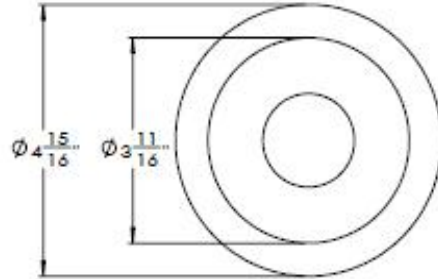

③

④

LED ROUND OR SQUARE RETROFIT

Other Clips Or Special Requirements please Confirm with Factory

Liteharbor Lighting Technology Co., Ltd.
New Industry Area Hecun Danzao Town
Nanhai Foshan City Guangdong China

TEL: +86-757-8180 8675
FAX: +86-757-8180 8685
E-mail: info@liteharbor.com

Website: www.liteharbor.com
Specifications subject to change w/o notice
Revision: Dec. 2016