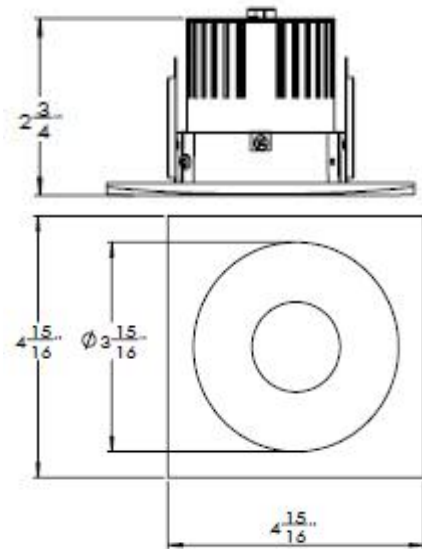

LED ROUND OR SQUARE RETROFIT

Liteharbor Lighting Technology Co., Ltd.
New Industry Area Hecun Danzao Town
Nanhai Foshan City Guangdong China

TEL: +86-757-8180 8675
FAX: +86-757-8180 8685
E-mail: info@liteharbor.com

Website: www.liteharbor.com
Specifications subject to change w/o notice
Revision: Dec. 2016