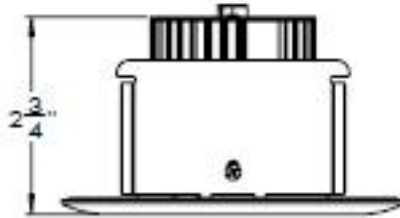

Website: www.liteharbor.com  
 Specifications subject to change w/o notice  
 Revision: Dec. 2016

③

④

LED ROUND OR SQUARE RETROFIT

Other Clips Or Special Requirements please Confirm with Factory

**Liteharbor Lighting Technology Co., Ltd.**  
 New Industry Area Hecun Danzao Town  
 Nanhai Foshan City Guangdong China