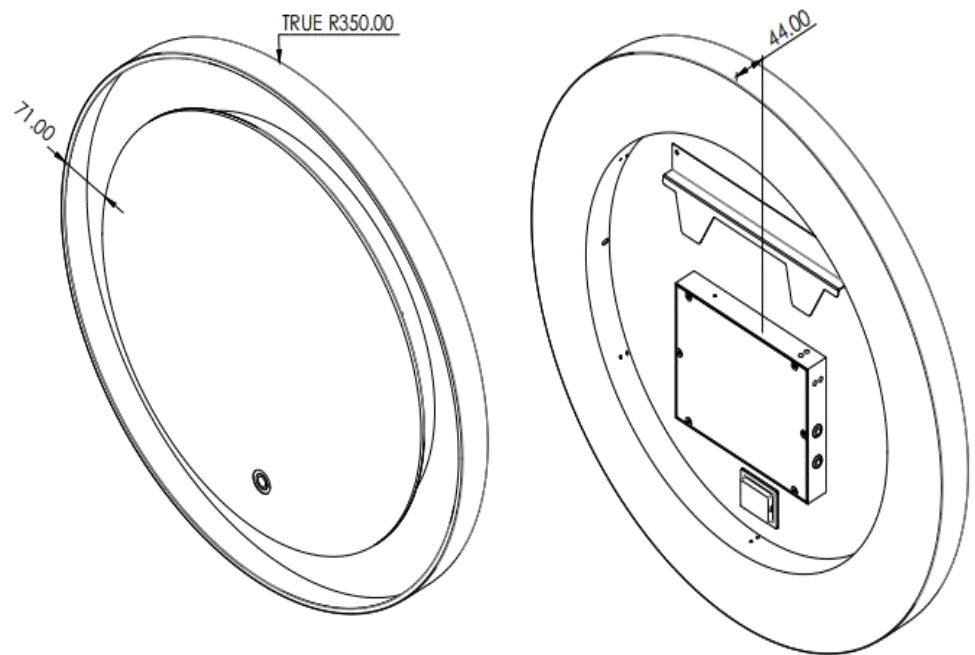

MIRRORS

Silver backed mirror, can effectively prevent the black spots, Durable, rust-free aluminum and glass construction resists moisture and ensures a clear, flawless reflection every time.

LIGHTING

Using LED strip, high color rendering index, long service life, high performance. Liteharbor offers dimmable LED lighting with adjustable color temperature to suit any task.

DIMENSIONS

Diameter: $\Phi 600\text{mm}$

*Other sizes can be customized

MIRROR LIGHT

CHOOSE YOUR SIZE

Enhance your everyday routine with the highest quality of lighting in its class.

Widths
Heights

SQUARE SHAPE

500mm	600mm
700mm	800mm
Customized	Customized

Diameter

ROUND SHAPE

600mm	700mm
800mm	900mm
Customized	

* Customized Also Available

Liteharbor Lighting Technology Co., Ltd.

New Industry Area Hecun Danzao Town
Nanhai Foshan City Guangdong China

TEL: +86-757-8180 8675

FAX: +86-757-8180 8685

E-mail: info@liteharbor.com

Website: www.liteharbor.com

Specifications subject to change w/o notice

Revision: Aug., 2020