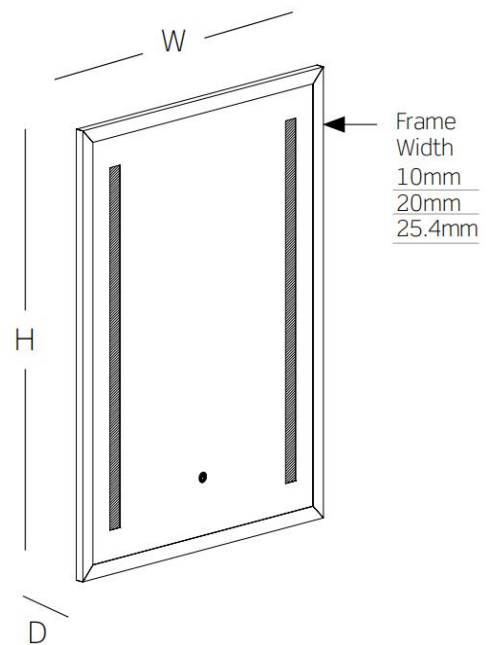

BATHROOM MIRROR

Catalog #		Prepared by	LiteHarbor
Project		Date	
Notes			

FEATURES

- We cut the glass with extreme precision and create the mirror exactly in the size and shape you want
- Because of the much smaller enclosure, the “waste” of light is reduced to an absolute minimum
- Because our technology directs the light to where it needs to be, is brighter than similar mirrors
- Available in Cool and Warm Standard LED light options
- Provides a brighter, more effective, and more evenly lit across the lighted area
- IP44 rating, so they are safe to use everywhere in any bathroom
- Easy to install mounting hardware.

MR-012-M

MIRROR LIGHT

DETAILS	
Item No.	MR-012-M
Shape	Round
IP Rating	IP44
Voltage	AC 120V
Wattage	7W/ft
CRI	90
PF	>0.98
CCT	3000K/4000K/5000K
Original Lumens efficiency	100lm/w
Sliver Mirror Thickness	5mm
Listing	ETL listed
Warranty	3 Year Limited Warranty

Specifications subject to change w/o notice

Revision: Aug., 2020

DIMENSIONS

H. mm W. mm D. mm

500x700x40 mm

600x800x40 mm

*Other sizes can be customized

*Other sizes can be customized