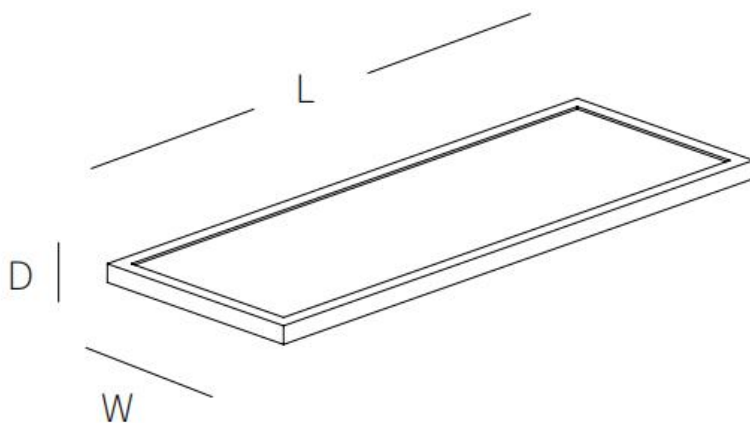

Specifications subject to change w/o notice

Revision: Aug., 2020

DIMENSIONS

W x L x D

500x1200x30 mm

*Other sizes can be customized

*Other sizes can be customized

MIRROR LIGHT