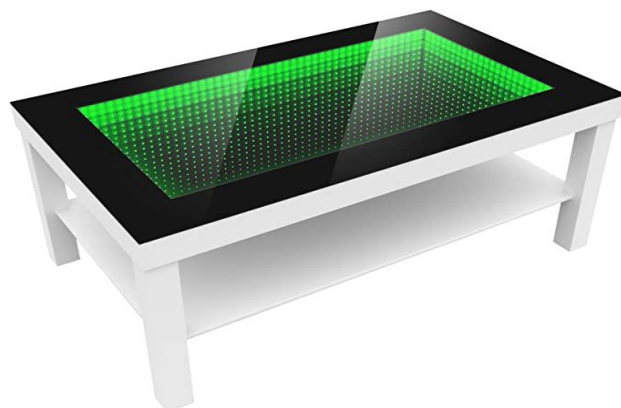

INFINITY ILLUMINATED MIRROR

| | | | |
|-----------|--|-------------|------------|
| Catalog # | | Prepared by | LiteHarbor |
| Project | | Date | |
| Notes | | | |

FEATURES

- IA modern coffee table with with LED lighting with a 3D effect.
- Magic Mirror creates mesmerizing lighted effects with LED lights embedded around its mirrors to display some really incredible optical effects!
- Tinted glass and 3D effect of never ending light
- Special anti-corrosion mirror treatment.
- IP44 rating, suitable for using in luxury hotel bathroom area.
- The size of LED lighted bathroom mirror can be custom-made.
- Easy to install mounting hardware.

MR-028-I-D

MIRROR LIGHT

| DETAILS | |
|--------------|------------------------------------|
| Item No. | MR-028-I |
| Shape | Rectangle |
| Color | RGBW |
| Voltage | 120V-277V AC |
| Wattage | 12W |
| IP Rating | IP44 |
| PF | >0.98 |
| Light Source | LED SMD Chips |
| Decorative | Customized |
| Switch | Touch Switch/Inductive Switch/Knob |
| Listing | ETL listed |
| Warranty | 3 Year Limited Warranty |

Specifications subject to change w/o notice

Revision: Aug., 2020

DIMENSIONS

W x L x D

500x1200x30 mm

*Other sizes can be customized

*Other sizes can be customized

MIRROR LIGHT