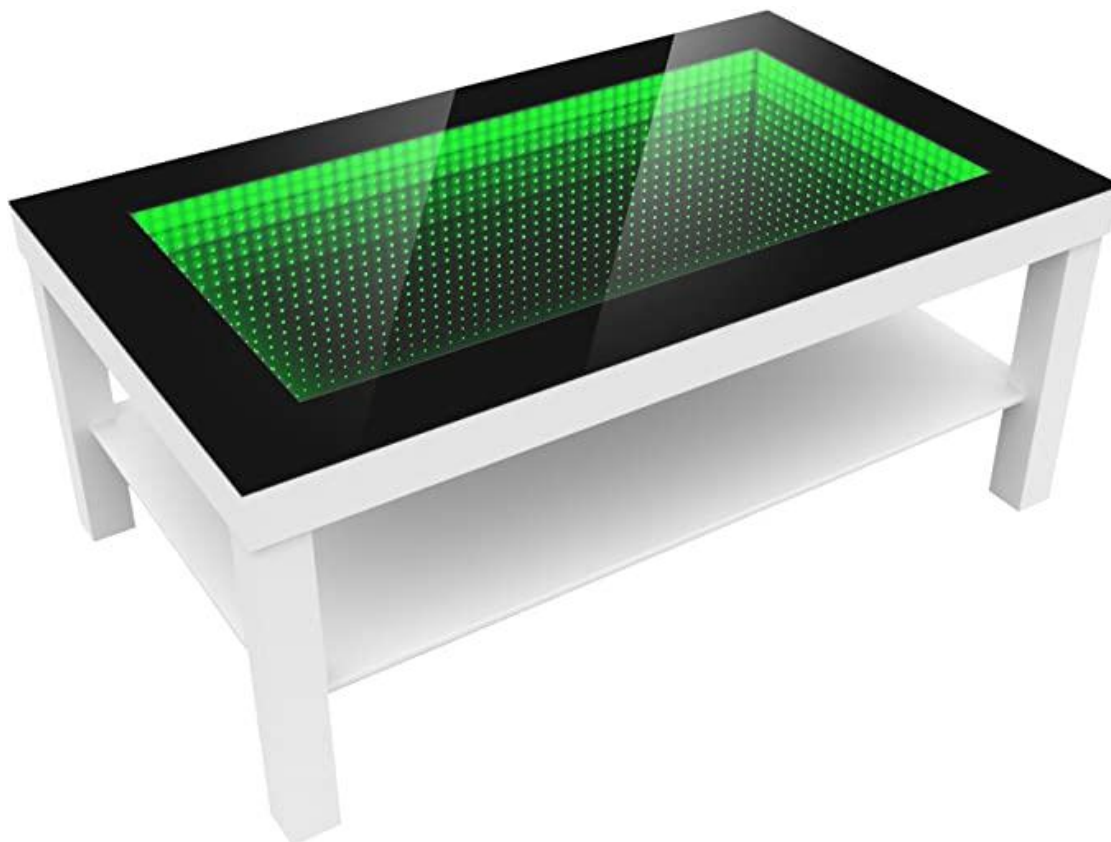

INFINITY ILLUMINATED MIRROR

| | | | |
|-----------|--|-------------|------------|
| Catalog # | | Prepared by | LiteHarbor |
| Project | | Date | |
| Notes | | | |

FEATURES

- IA modern coffee table with with LED lighting with a 3D effect.
- Magic Mirror creates mesmerizing lighted effects with LED lights embedded around its mirrors to display some really incredible optical effects!
- Tinted glass and 3D effect of never ending light
- Special anti-corrosion mirror treatment.
- IP44 rating, suitable for using in luxury hotel bathroom area.
- The size of LED lighted bathroom mirror can be custom-made.
- Easy to install mounting hardware.

MR-028-I-D

MIRROR LIGHT

| DETAILS | |
|--------------|------------------------------------|
| Item No. | MR-028-I |
| Shape | Rectangle |
| Color | RGBW |
| Voltage | 120V-277V AC |
| Wattage | 12W |
| IP Rating | IP44 |
| PF | >0.98 |
| Light Source | LED SMD Chips |
| Decorative | Customized |
| Switch | Touch Switch/Inductive Switch/Knob |
| Listing | ETL listed |
| Warranty | 3 Year Limited Warranty |

Specifications subject to change w/o notice

Revision: Aug., 2020

DIMENSIONS

W x L x D

500x1200x30 mm

*Other sizes can be customized

*Other sizes can be customized

MIRROR LIGHT