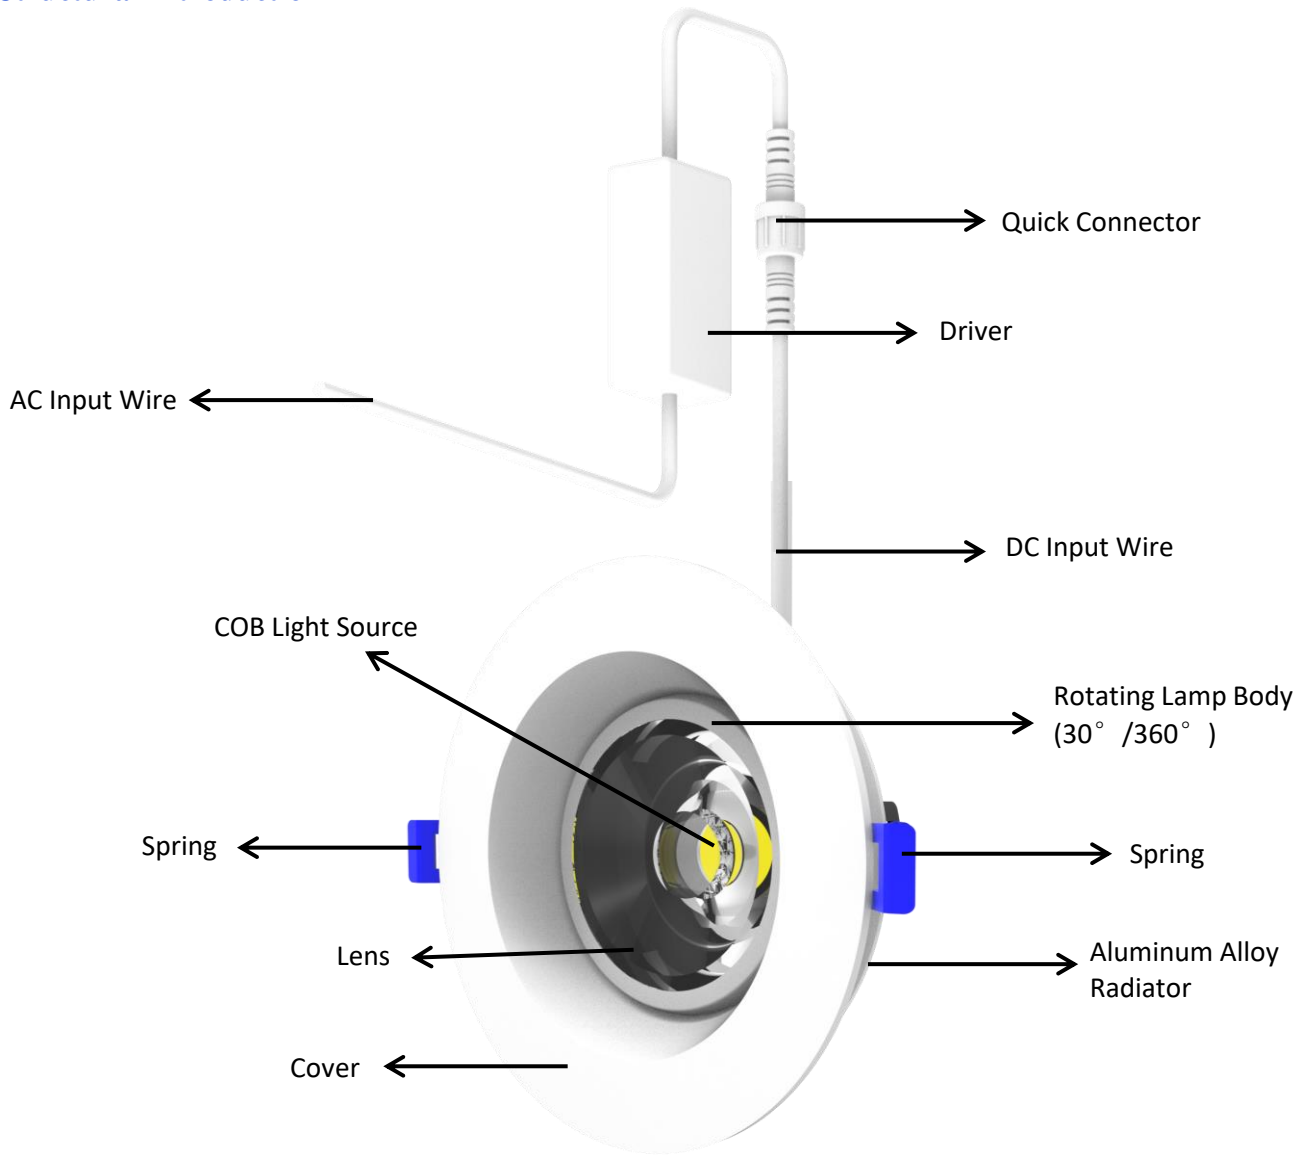

BEL3-A-01
LED EYEBALL DOWNLIGHT

Catalog #		Prepared by	LiteHarbor
Project		Date	
Notes			

White

Black

LED DOWNLIGHT

3 Inch Round Shape LED Eyeball Downlight

Description

This is a 3" rotatable LED eyeball downlight allow for you to set the ambiance in your space, a full range of repositioning to highlight your decoration, giving you everything needed to install this beautiful, ultra thin recessed lighting solution.

Features

- Swivel eyeball trim allows the flexibility focus light on a specific area and create the ambiance you desire.
- Protected LED driver performs at 120V.
- This fixture is built to last with maintenance-free energy efficient LEDs.
- Beam Angle: 30/60 Degree.
- IP Rating: IP44.

LED DOWNLIGHT

Ordering Guide

Series	Input Voltage	Watt	CCT	Finish
<input type="checkbox"/> BEL3-A-01	<input type="checkbox"/> 120V	<input type="checkbox"/> 10W	<input type="checkbox"/> 2700K	<input type="checkbox"/> Black
LED Eyeball Downlight				<input type="checkbox"/> White
			<input type="checkbox"/> 3000K	
			<input type="checkbox"/> 4000K	
			<input type="checkbox"/> 5000K	