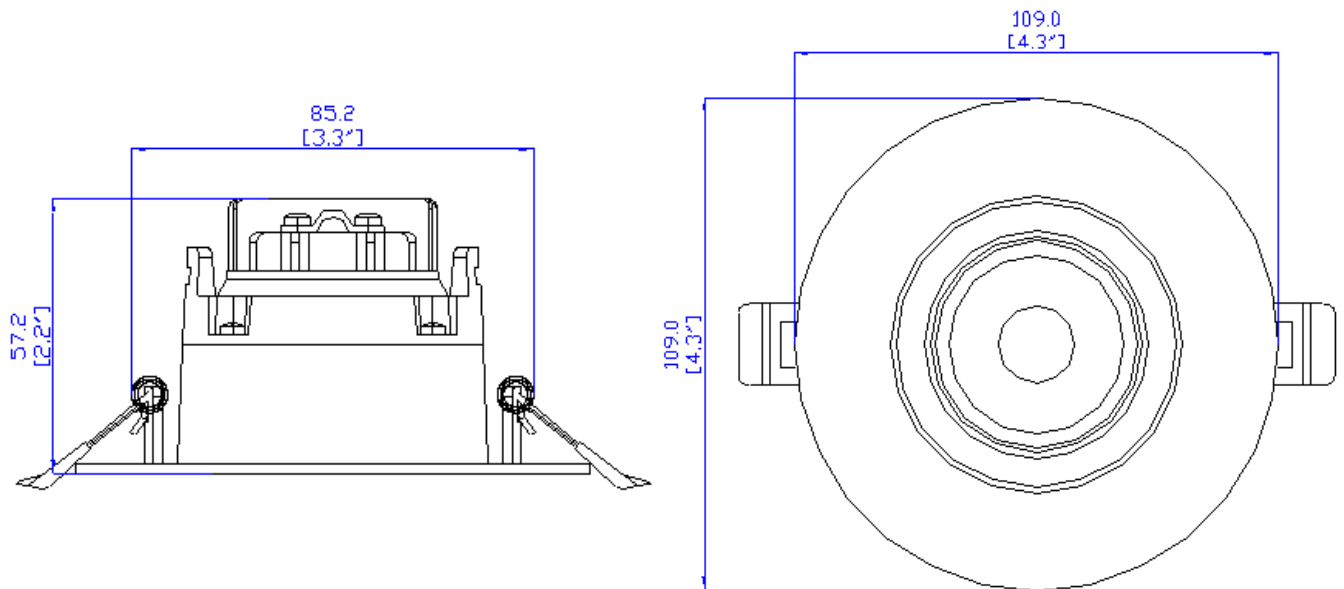

Specification

Watt	10W
Voltage	AC 120V
Driver	Liteharbor
PF	>0.9
Dimming	Dimmable
Lumen	800lm
Light Source	COB
CRI	90+
Beam Angle	30D/60D
CCT	2700K-5000K
Material	Aluminum
Finish	White/Black
Dimension	109mm*109mm*57.2mm

Listing / Warranty

ETL listed to US and Canadian standards for damp location W/Feed through.

3 Year Limited Warranty.

Dimensions

LED DOWNLIGHT

Liteharbor Lighting Technology Co., Ltd.

New Industry Area Hecun Danzao Town

Nanhai Foshan City Guangdong China

TEL: +86-757-8180 8687

FAX: +86-757-8180 8685

E-mail: info@liteharbor.com

Website: www.liteharbor.com

Specifications subject to change w/o notice

Revision: May. 2019