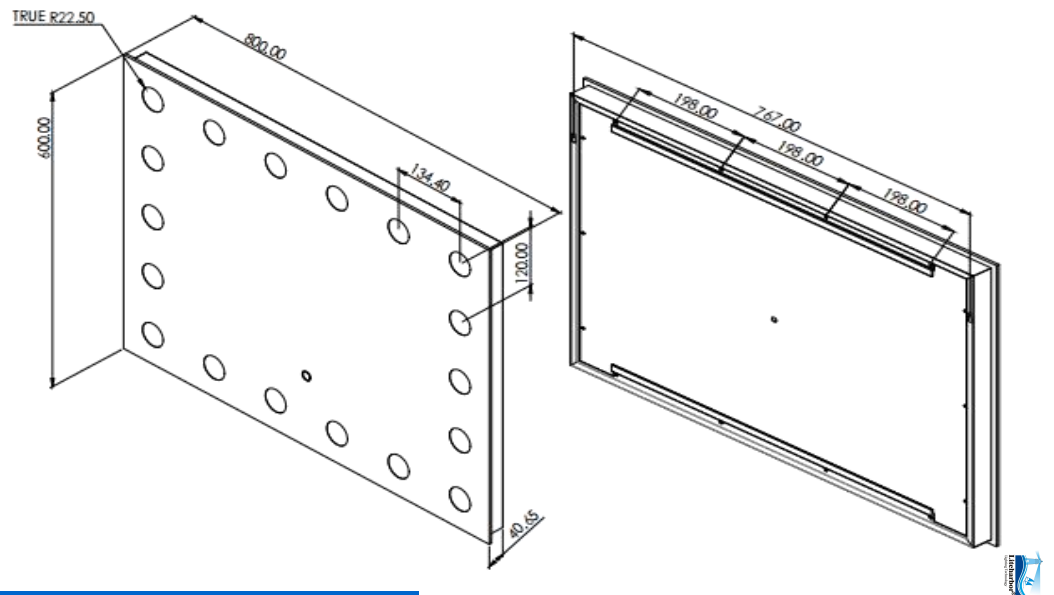

TEL: +86-757-8180 8675
FAX: +86-757-8180 8685
E-mail: info@liteharbor.com

Website: www.liteharbor.com
Specifications subject to change w/o notice
Revision: Nov. 2020

MIRROR LIGHT

DIMENSIONS

H. mm W. mm D. mm

650x450x225 mm

700x1000x255 mm

800x600x255 mm

*Other sizes can be customized

DETAILS	
Item No.	MR-028-HD-DI
Shape	Square
IP Rating	IP20
Voltage	12V
Finish	White(Customized is available)
Style	Desktop mirror.
Optional Functions	Dimmable, Bluetooth
Switch	Button switch, Touch switch, Dimming
Dimming	Non-dimming/TRIAC
Sliver Mirror Thickness	5mm
Listing	ETL listed
Warranty	3 Year Limited Warranty