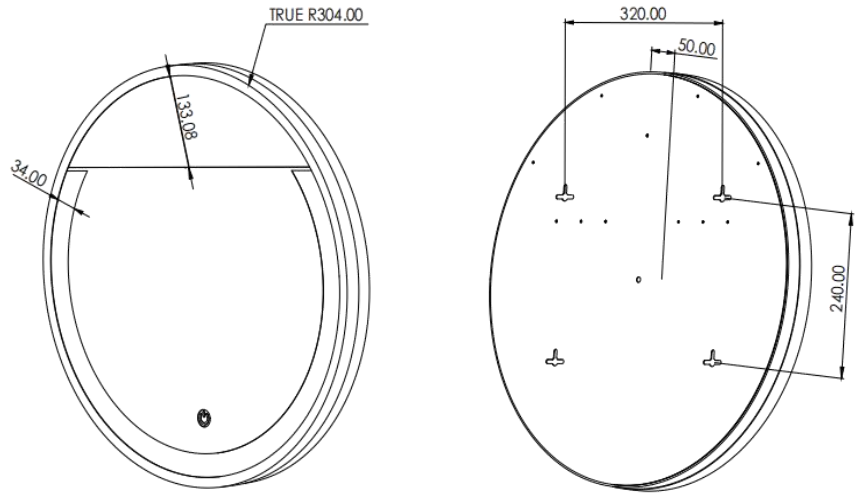

TEL: +86-757-8180 8675

FAX: +86-757-8180 8685

E-mail: info@liteharbor.com

Website: www.liteharbor.com

Specifications subject to change w/o notice

Revision: Nov.2020

DIMENSIONS

Diameter: $\Phi 600\text{mm}$

*Other sizes can be customized

DETAILS

Item No.	MRR-026-24
Shape	Round
IP Rating	IP44
Voltage	AC 120V-240V
Wattage	7W/ft
CRI	90
Function	Customization
CCT	3000K/4000K/5000K
Original Lumens efficiency	100lm/w
Sliver Mirror Thickness	5mm
Listing	ETL listed
Warranty	5 Year Limited Warranty