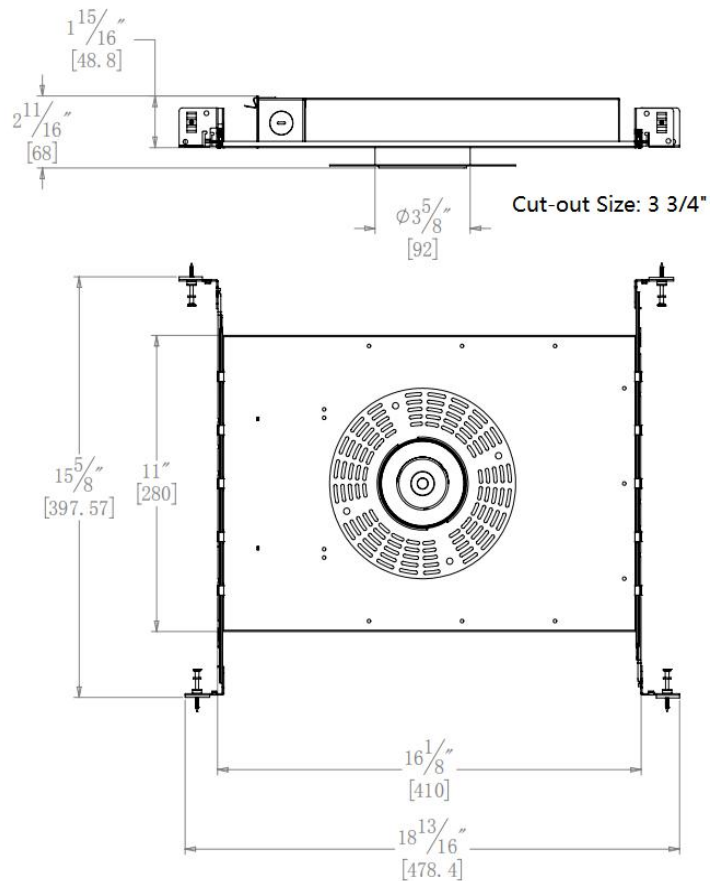

TEL: +86-757-8180 8687
FAX: +86-757-8180 8685
E-mail: info@liteharbor.com

Website: www.liteharbor.com
Specifications subject to change w/o notice
Revision: Aug. 2019

Dimensions

Round Trimmed

Round Trimless