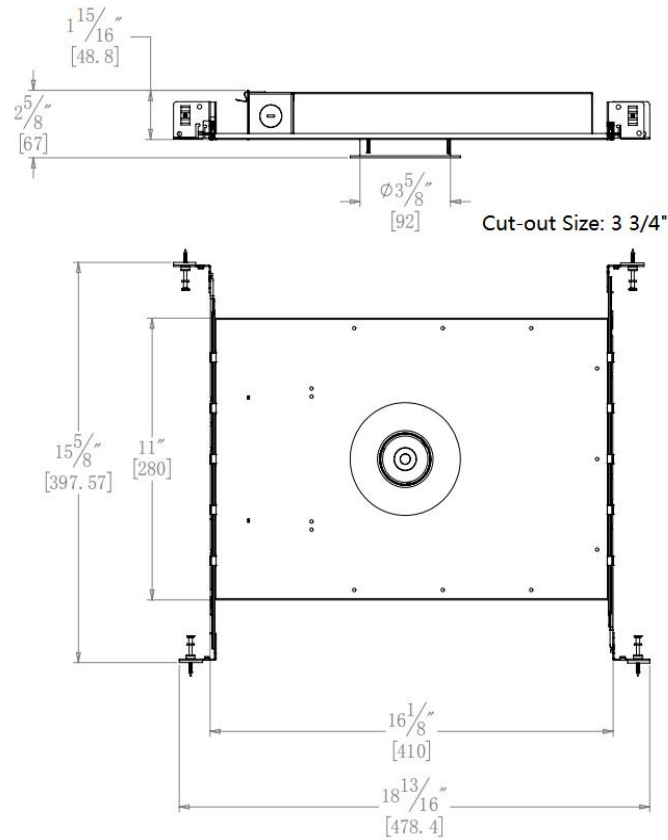

TEL: +86-757-8180 8687
FAX: +86-757-8180 8685
E-mail: info@liteharbor.com

Website: www.liteharbor.com
Specifications subject to change w/o notice
Revision: Aug. 2019

Dimensions

Round Trimmed

Round Trimless