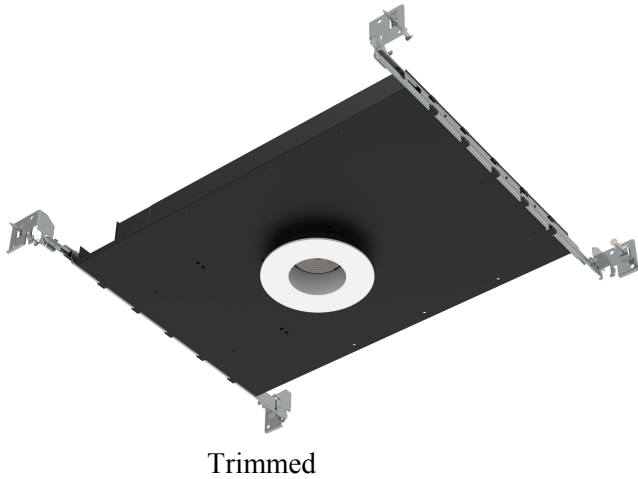

LED DOWNLIGHT SERIES

Catalog #		Prepared by	LiteHarbor
Project		Date	
Notes			

Trimmed

Trimless

Shallow New Construction LED Downlight

Features

- LED Downlights with shallow housings for recessed LED lighting.
- The finished ceiling is 2 or 3" high and can help you easily combine quality lighting with piping, building infrastructure and electrical equipment in any ventilated space anywhere.
- Meet the new thinnest LED housing in the world, measuring less than 3" tall from top to bottom
- 850 to 1150 delivered lumens, 5 classic white color temperatures (2700K, 3000K, 3500K, 4000K, 5000K)
- Isolated constant current drive power supply, safe and stable guarantee without strobe, standard dimming control, matching most dimmers.
- Beam angle: 12/24/36°
- Available in trimmed or trimless.

Ceiling Thickness

- Accommodates ceiling thickness 1/2"
- Delivered lumens are maintained through entire range

Liteharbor Lighting Technology Co., Ltd.
 New Industry Area Hecun Danzao Town
 Nanhai Foshan City Guangdong China