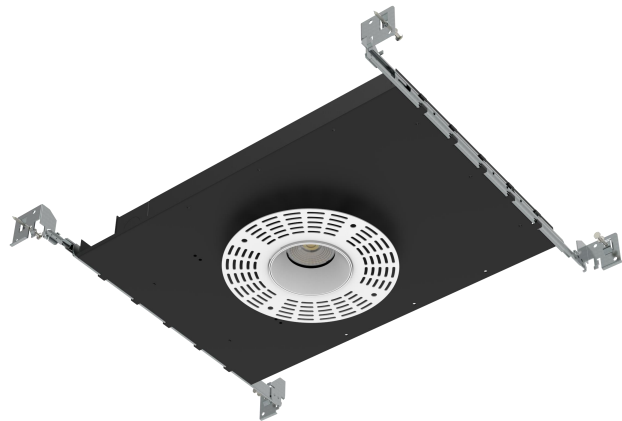

LED DOWNLIGHT SERIES

Catalog #		Prepared by	LiteHarbor
Project		Date	
Notes			

Trimmed

Trimless

Shallow New Construction LED Downlight

Features

- LED Downlights with shallow housings for recessed LED lighting.
- The finished ceiling is 2 or 3" high and can help you easily combine quality lighting with piping, building infrastructure and electrical equipment in any ventilated space anywhere.
- Meet the new thinnest LED housing in the world, measuring less than 3" tall from top to bottom
- 850 to 1150 delivered lumens, 5 classic white color temperatures (2700K, 3000K, 3500K, 4000K, 5000K)
- Isolated constant current drive power supply, safe and stable guarantee without strobe, standard dimming control, matching most dimmers.
- Beam angle: 12/24/36°
- Available in trimmed or trimless.

Ceiling Thickness

- Accommodates ceiling thickness 1/2"
- Delivered lumens are maintained through entire range

Liteharbor Lighting Technology Co., Ltd.
 New Industry Area Hecun Danzao Town
 Nanhai Foshan City Guangdong China