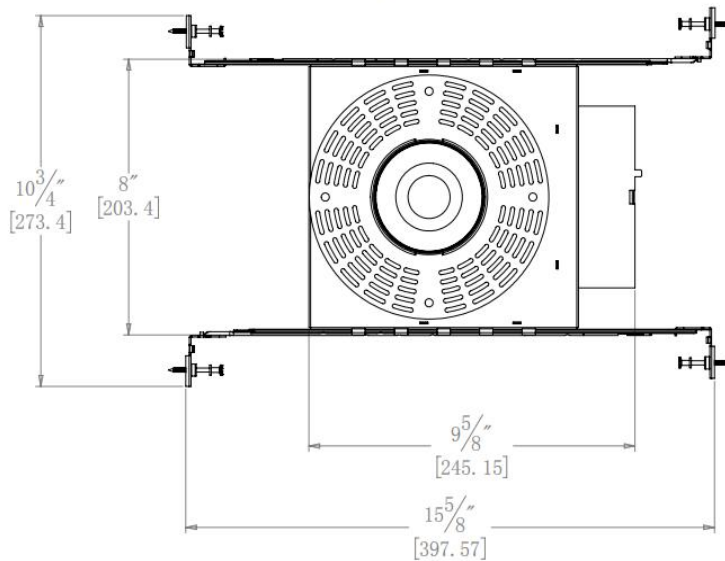

TEL: +86-757-8180 8687
FAX: +86-757-8180 8685
E-mail: info@liteharbor.com

Website: www.liteharbor.com
Specifications subject to change w/o notice
Revision: Aug. 2019

Dimensions

Round Trimmed

Cut-out Size: 4"

Round Trimless

Cut-out Size: 4"

LED DOWNLIGHT

Liteharbor Lighting Technology Co., Ltd.
New Industry Area Hecun Danzao Town
Nanhai Foshan City Guangdong China

TEL: +86-757-8180 8687
FAX: +86-757-8180 8685
E-mail: info@liteharbor.com