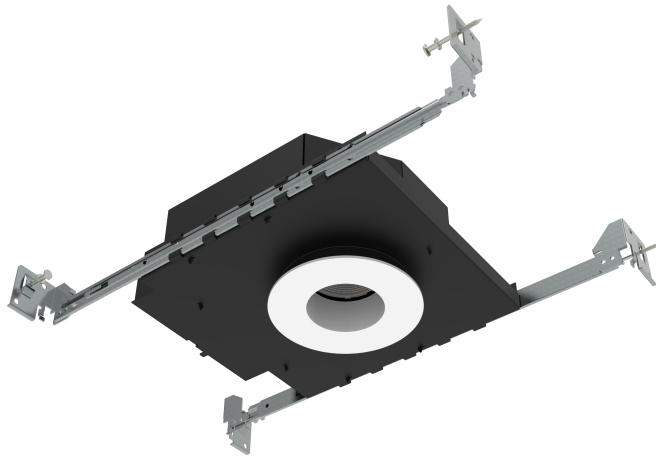

LED DOWNLIGHT SERIES

Catalog #		Prepared by	LiteHarbor
Project		Date	
Notes			

Trimmed

Trimless

LED DOWNLIGHT

Shallow New Construction LED Downlight

Features

- LED Downlights with shallow housings for recessed LED lighting.
- The finished ceiling is 2 or 3" high and can help you easily combine quality lighting with piping, building infrastructure and electrical equipment in any ventilated space anywhere.
- Meet the new thinnest LED housing in the world, measuring less than 3" tall from top to bottom
- 850 to 1150 delivered lumens, 5 classic white color temperatures (2700K, 3000K, 3500K, 4000K, 5000K)
- Isolated constant current drive power supply, safe and stable guarantee without strobe, standard dimming control, matching most dimmers.
- Beam angle: 12/24/36°
- Available in trimmed or trimless.

Ceiling Thickness

- Accommodates ceiling thickness 1/2"
- Delivered lumens are maintained through entire range

Liteharbor Lighting Technology Co., Ltd.
 New Industry Area Hecun Danzao Town
 Nanhai Foshan City Guangdong China