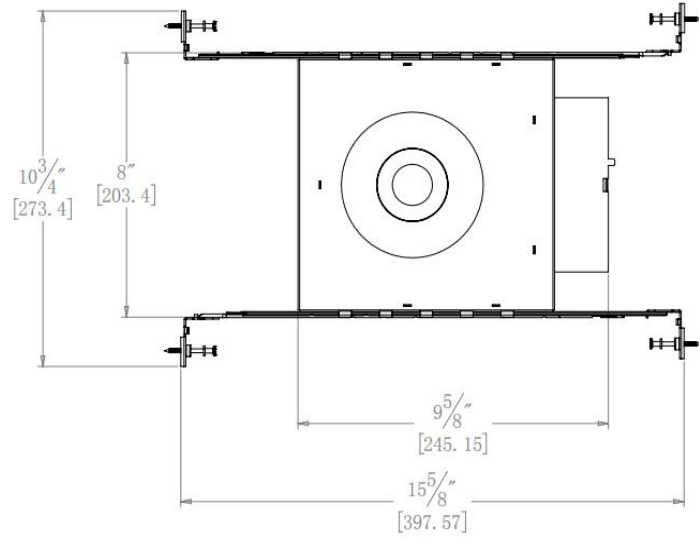

TEL: +86-757-8180 8687
FAX: +86-757-8180 8685
E-mail: info@liteharbor.com

Website: www.liteharbor.com
Specifications subject to change w/o notice
Revision: Aug. 2019

Dimensions

Round Trimmed

Cut-out Size: 4"

Round Trimless

Cut-out Size: 4"

LED DOWNLIGHT

Liteharbor Lighting Technology Co., Ltd.
New Industry Area Hecun Danzao Town
Nanhai Foshan City Guangdong China

TEL: +86-757-8180 8687
FAX: +86-757-8180 8685
E-mail: info@liteharbor.com