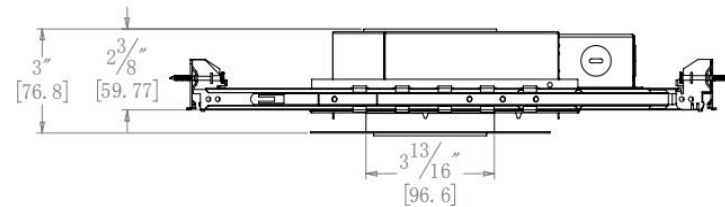

Round Trimless

Cut-out Size: 4"