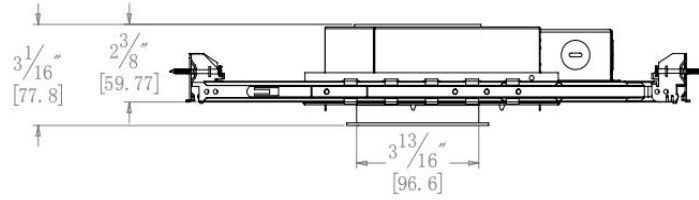

TEL: +86-757-8180 8687
FAX: +86-757-8180 8685
E-mail: info@liteharbor.com

Website: www.liteharbor.com
Specifications subject to change w/o notice
Revision: Aug. 2019

Dimensions

Round Trimmed

Cut-out Size: 4"