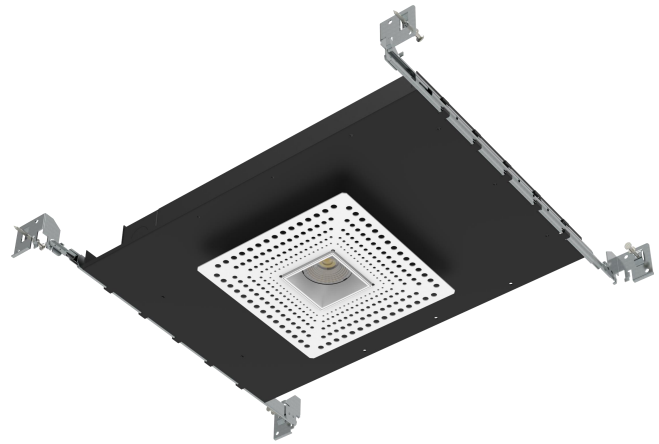

Trimless

Shallow New Construction LED Downlight

Features

- LED Downlights with shallow housings for recessed LED lighting.
- The finished ceiling is 2 or 3" high and can help you easily combine quality lighting with piping, building infrastructure and electrical equipment in any ventilated space anywhere.
- Meet the new thinnest LED housing in the world, measuring less than 3" tall from top to bottom
- 850 to 1150 delivered lumens, 5 classic white color temperatures (2700K, 3000K, 3500K, 4000K, 5000K)
- Isolated constant current drive power supply, safe and stable guarantee without strobe, standard dimming control, matching most dimmers.
- Beam angle: 12/24/36°
- Available in trimmed or trimless.

Ceiling Thickness

- Accommodates ceiling thickness 1/2"
- Delivered lumens are maintained through entire range

Liteharbor Lighting Technology Co., Ltd.
New Industry Area Hecun Danzao Town
Nanhai Foshan City Guangdong China

TEL: +86-757-8180 8687
FAX: +86-757-8180 8685
E-mail: info@liteharbor.com

Website: www.liteharbor.com
Specifications subject to change w/o notice
Revision: Aug. 2019

LED DOWNLIGHT