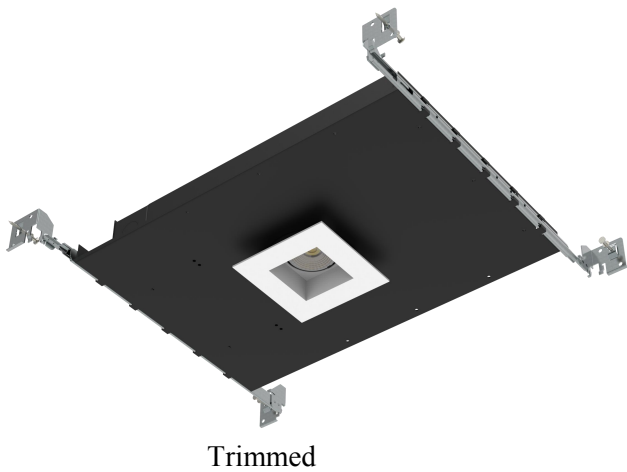

LED DOWNLIGHT SERIES

Catalog #		Prepared by	LiteHarbor
Project		Date	
Notes			

Trimmed