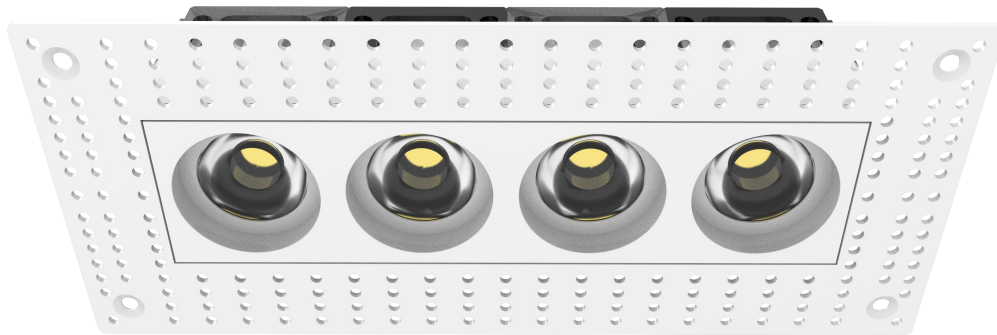

XL-002-R-4-TL LED DOWNLIGHT

Catalog #		Prepared by	LiteHarbor
Project		Date	
Notes			

Pressable Trimless Miniature Multiple LED Recessed Downlight with 4 Heads

Description

This Product is the lighting embodiment of miniature, recessed LED solutions for residential and hospitality venues and boutique. Available in a lot of shapes, frames, colours and accessories, as a straight or a symmetrical spot, or as general lighting, and it combines choice with exclusive design and high-quality lighting technology.

Features

- The choice combines exclusive design with high quality lighting technology.
- A lot of shapes, frames and colours, providing more options for you.
- Available in 1,2, 3, 4 lamps.
- Beam Angle: 30/60/90 Degrees.
- Life Rated for 50,000 hours at 70% lumen maintenance.
- Easy installation.