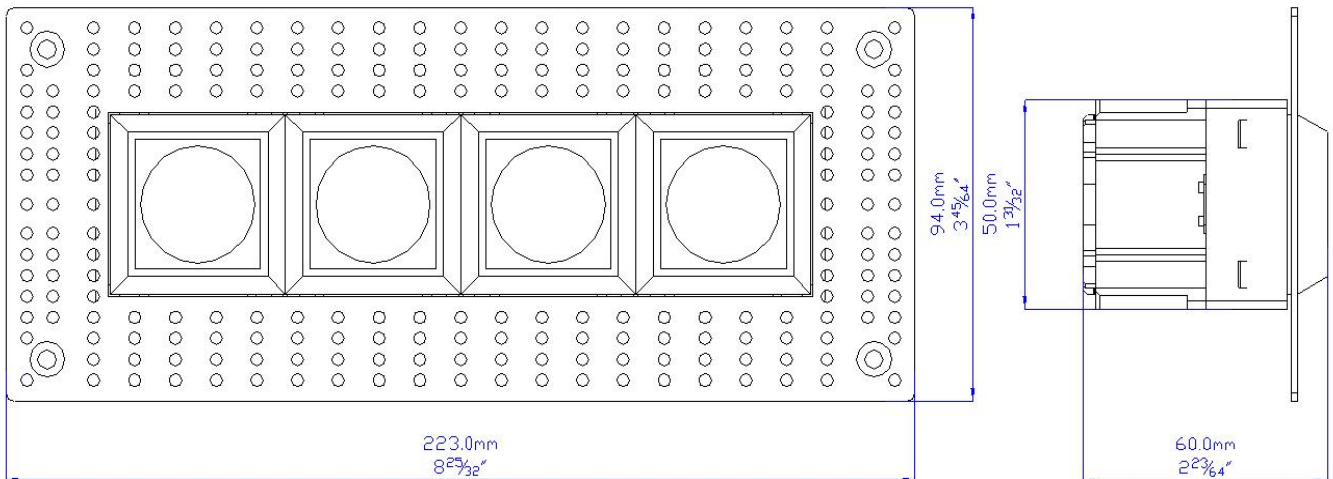

Applications

Suitable for jewelry stores, boutiques, luxury goods stores, shopping malls and other places that require concentrated lighting and accent lighting.

Parameter

Voltage	AC 120V
Frequency	60 Hz
Watt	6W/lamp
Driver	Liteharbor
Dimmable	Non-dimming
Lumen	480-600lm
Light Source	COB
CRI	90+
Beam Angle	30D/60D/90D
CCT	2700K-5000K
Material	Aluminum
Finish	White/Black/Brown

Dimensions

LED DOWNLIGHT

Liteharbor Lighting Technology Co., Ltd.
New Industry Area Hecun Danzao Town
Nanhai Foshan City Guangdong China

TEL: +86-757-8180 8687
FAX: +86-757-8180 8685
E-mail: info@liteharbor.com

Website: www.liteharbor.com
Specifications subject to change w/o notice
Revision: Jul. 2019