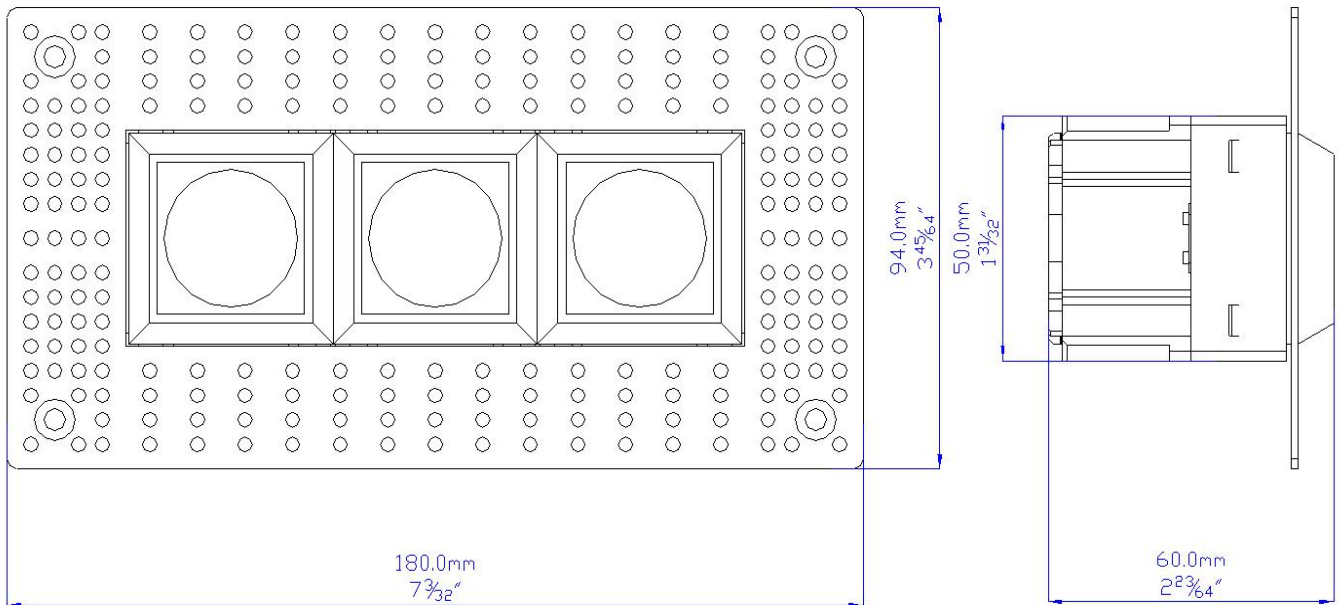

Applications

Suitable for jewelry stores, boutiques, luxury goods stores, shopping malls and other places that require concentrated lighting and accent lighting.

Parameter

Voltage	AC 120V
Frequency	60 Hz
Watt	6W/lamp
Driver	Liteharbor
Dimmable	Non-dimming
Lumen	480-600lm
Light Source	COB
CRI	90+
Beam Angle	30D/60D/90D
CCT	2700K-5000K
Material	Aluminum
Finish	White/Black/Brown

Dimensions

LED DOWNLIGHT

Liteharbor Lighting Technology Co., Ltd.
New Industry Area Hecun Danzao Town
Nanhai Foshan City Guangdong China

TEL: +86-757-8180 8687
FAX: +86-757-8180 8685
E-mail: info@liteharbor.com

Website: www.liteharbor.com
Specifications subject to change w/o notice
Revision: Jul. 2019