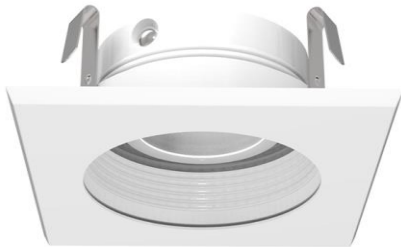

BS35001

3.5 Inch Square Baffle Trim

Lamp: MR16 LED GU5.3 8W Max.

GU10 LED GU10 8W Max.

PAR16 LED E26 8W Max.