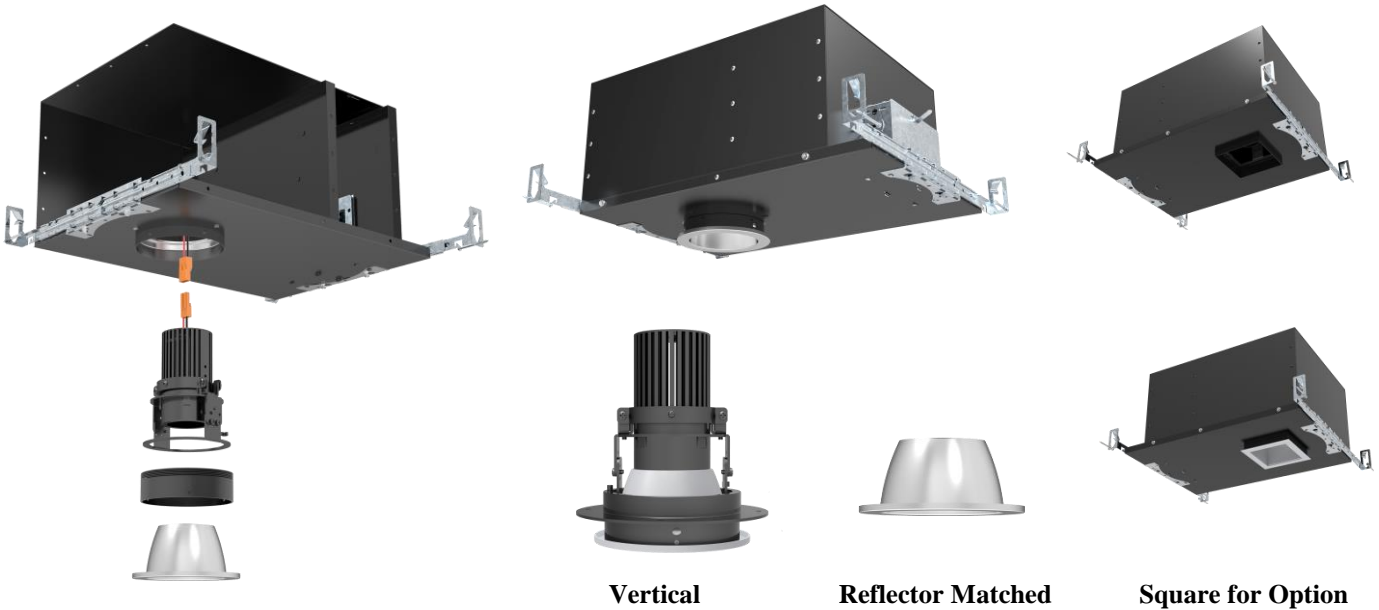

A35-M COB LED Recessed Downlight with Emergency System

Catalog #		Prepared by	LiteHarbor
Project		Date	
Notes			

3.5 Inch COB LED Recessed Downlight with Emergency System

Order Matrix | Example: A35-M-S

Description

3.5 inch LED recessed fixtures with round or square apertures offer energy-efficient, precision lighting for accent, task, or wall wash applications.

This type LED luminaire approximates the performance of 50W halogen, but at only 12-watts input, consumes just one-fourth the energy.

A feature enriched, small aperture downlight, the innovative design allows the LED to be positioned closer to the aperture for maximum light output and efficiency or higher to minimize glare and flash on the trim.