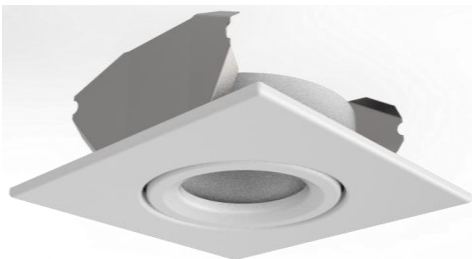

TD3512-S

3.5 Inch Square Gimbal Trim with Round Light Emission Effect

Lamp: MR16 LED GU5.3 8W Max.

GU10 LED GU10 8W Max.

PAR16 LED E26 8W Max.