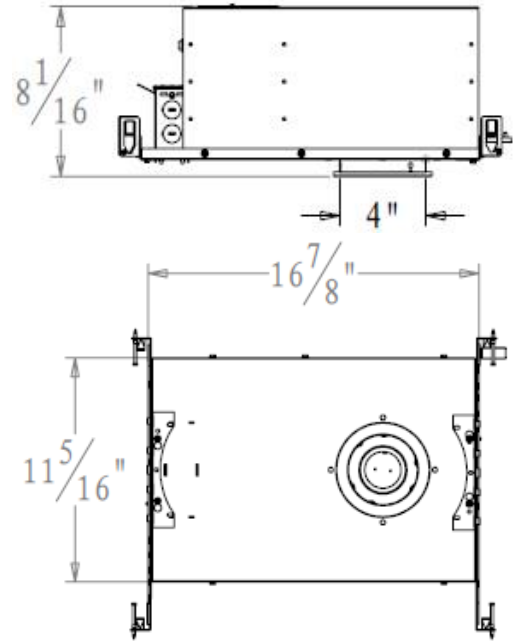

Butterfly brackets and adjustable hanger bars (14"-25") with integral nail included.

Butterfly brackets are compatible with C-channel, flat bar hanger and EMT.

C-channel is recommended for T-bar ceilings.

C-Channel and flat C-Channel and flat bar hangers must be ordered separately.

Package

CTN Size: 490*390*223mm

1 PCS/CTN

3.5" TRIM OPTIONS

B35001

3.5 Inch Baffle Trim

Lamp: MR16 LED GU5.3 8W Max.