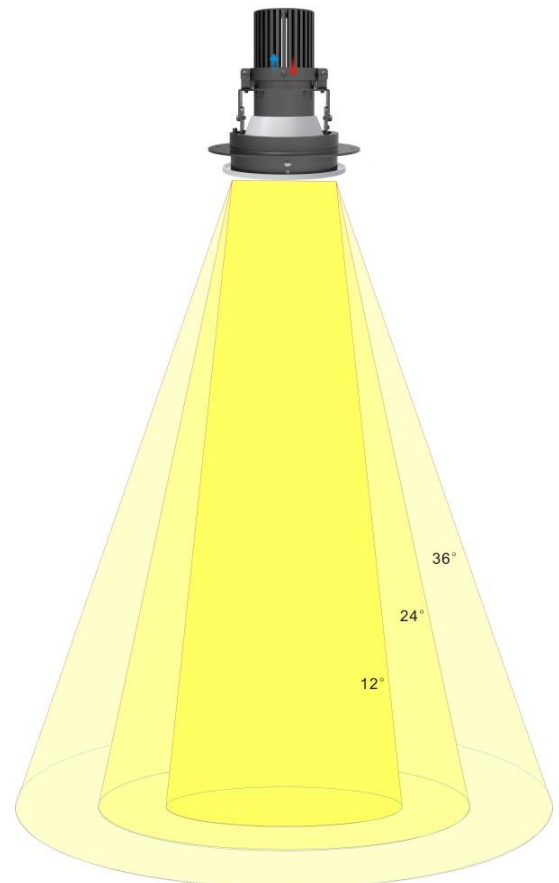

Optimize the design of emergency power supply to ensure the battery life.

Power supply using isolation scheme, driver can achieve high power factor and conversion efficiency, constant current output.

Universal 120V-277V driver with optional 0-10V standard dimming protocol.

Housing

Heavy duty black powder coated cold roll steel frame.

Design for New Construction installation.

Housing can be installed in 1/2" to 1-3/8" thick ceilings.

Housing types include IC Air-Tight or Non-IC Rated (must specify).

Junction box and driver are located on opposite ends of the housing, with easy access for maintenance and installation.

LED Light Engine

Input AC 120V 230V 277V (90-305V is optional)

12W 15W 20W 25W

1000 1300 1600 2000Lumens

2700K, 3000K, 3500K, 4000K and 5000K

LED mounted to die-cast / extruded aluminum heat sink w/ active cooling

50,000 hours average rated life at 70% output

Optics

12° Spot, 24° Narrow Flood and 36° Flood

Emergency Option

Remote test switch included.

Emergency driver operates LED load of up to 7.0 Watts at a maximum rated current (270 mA) for a minimum of 90 minutes.

Listing / Warranty

ETL listed to US and Canadian standards for damp location

W/Feed through.

5 Year Limited Warranty.

C	Wattage
L12	LED 12W
L15	LED 15W
L20	LED 20W
L25	LED 25W

D	Color Temperature
27K	2700K
30K	3000K
35K	3500K
40K	4000K
50K	5000K

RECESSED DOWNLIGHT

Liteharbor Lighting Technology Co., Ltd.

New Industry Area Hecun Danzao Town
Nanhai Foshan City Guangdong China

TEL: +86-757-8180 8687

FAX: +86-757-8180 8685

E-mail: info@liteharbor.com

Website: www.liteharbor.com

Specifications subject to change w/o notice

Revision: Dec. 2018