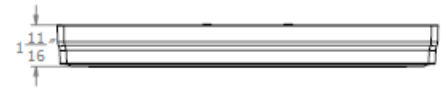

## ORDER MATRIX | Example:BL10-BS01-S

A	B	C	D
	A	Series	
BL16-BS01-S		Led bluetooth speaker light	

B	Input Voltage
120V	120VAC

C	Wattage
Watt	16W

D	Dimmable
	Non-Dimmable
DM	Dimmable