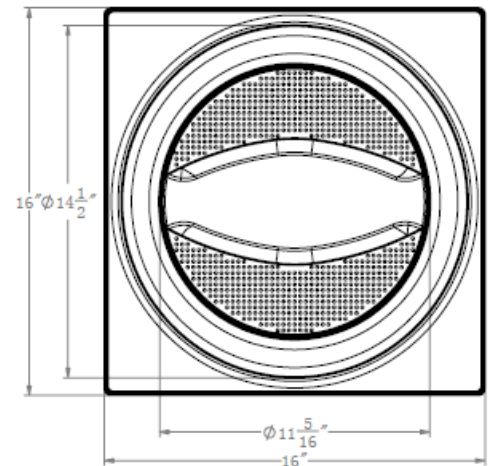

## ORDER MATRIX | Example:BL10-BS01-S

A	B	C	D
	A	Series	
BL16-BS01-S		Led bluetooth speaker light	

B	Input Voltage
120V	120VAC

C	Wattage
Watt	16W

D	Dimmable
	Non-Dimmable
DM	Dimmable

### Data

Size: 16 inch  
 Input Power: 16W  
 Input Voltage: 120VAC  
 Frequency: 50/60Hz  
 Power Factor: >0.98  
 Lumens: 1280LM  
 Material: ABS/Die Casting Aluminum