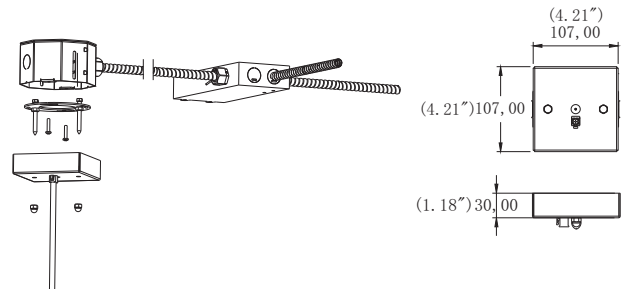

Revision: MAR. 2020

INSTALLATION SELECTION

Structure
or
remodel

In the installation of ceiling or cement wall, the junction box have installed first, and the hanger bar is screwed on the junction box first. Then connect, and finally Fix the suction top plate on the bar with a hand-twisted nut upper.

Remote

The drive power supply is at a certain distance from the lamps and lanterns. At this time, the small eight-hanging plate can be locked on the junction box by a screw, and then the top plate is locked on the small-eight hanging plate by a hand-screwing nut.