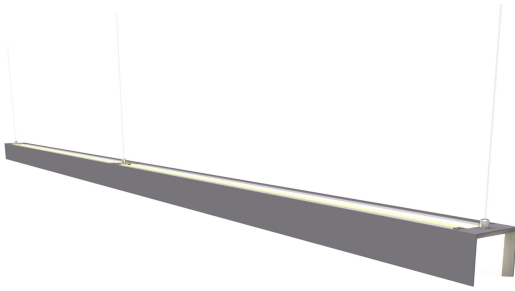

DG0704-C LED LINEAR LIGHT

Catalog #		Prepared by	LiteHarbor
Project		Date	
Notes			

FEATURES

- Simple elegant linear fixture suitable for high end offices, lounges, retail space and showrooms.
- Invisible LED source, produces high quality illumination with CRI>80/90.
- Integrated 0-10V or SCR dim driver for even greater energy saving.
- Simple pendant installation with aircraft cable.
- Adaptable hardware convert individual fixtures to linkable light for continuous run.
- High-quality optical design, lights upward for unique ambient lighting, and efficient down light for task lighting.

LIGHT OUTPUT

- High performance SMD LED at various color temperatures available
- Standard deviation of coloe matchin SDCM ≤ 3
- Average beam angle:UP120°DOWN104°
- Lamp Lumen output(no source light)

LISTINGS/PATENTS

Website: www.liteharbor.com
Specifications subject to change w/o notice
Revision: MAR. 2020

STITCHING DISPLAY

1. Straight Stitching

2. T-Type Stitching

3. Right angle Stitching

4. Cross Stitching

5. Y-splicing Display