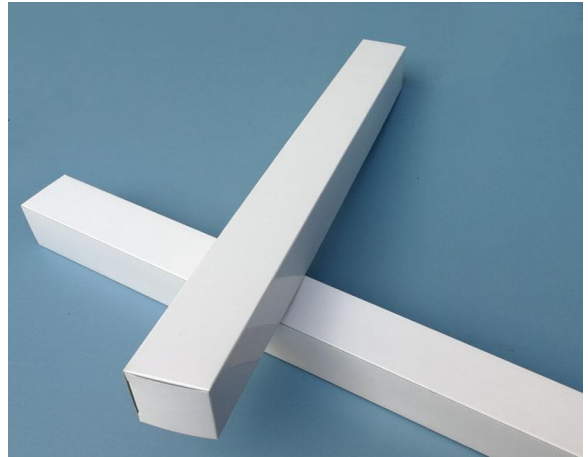

PACKAGING

Ordinary Package

Specialized Package