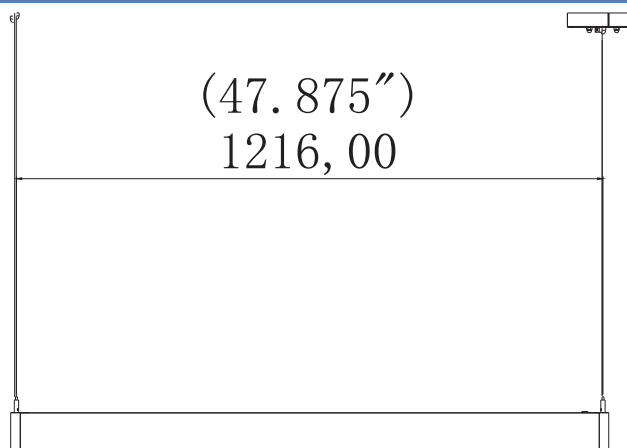

The Wire Spacing