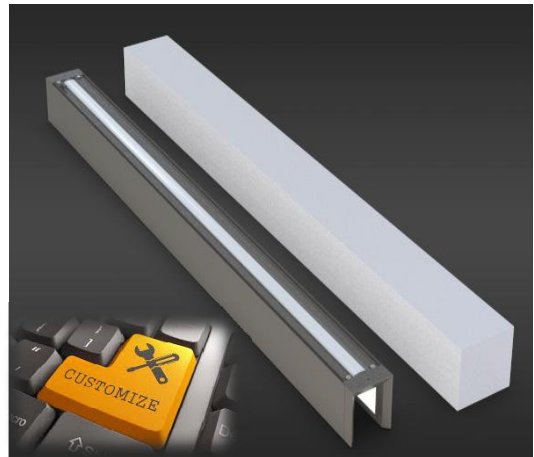

Customized Package

Other special requirements please confirm with factory

LED LINEAR LIGHT

Liteharbor Lighting Technology Co., Ltd.

New Industry Area Hecun Danzao Town
Nanhai Foshan City Guangdong China

TEL: +86-757-8180 8687

FAX: +86-757-8180 8685

E-mail: info@liteharbor.com

Website: www.liteharbor.com

Specifications subject to change w/o notice

Revision: MAR. 2020