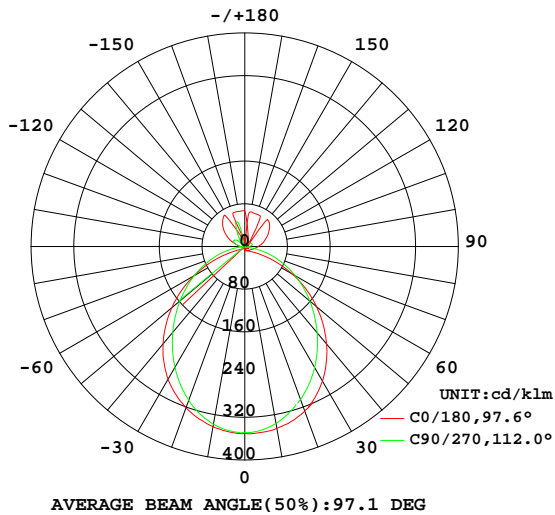

Lumens up: 1037 lm
 Lumens down: 4649 lm
 Total lumens: 5686 lm (for 4ft)
 Input Watts: 55 W
 Efcacy: 103 lm/W
 CRI: 80 shown
 Test System: EVERFINE GO-R5000_V2 SYSTEM V2.0.366

Test:U:120.01V I:0.4799A P:55.311W PF:0.9951 Freq:60.01Hz Lamp Flux:5686x1 lm			
DATA OF LAMP		PHOTOMETRIC DATA Eff: 103 lm/W	
MODEL	DG0704-B	Imax(cd)	2003
NOMINAL POWER(W)	55	LOR(%)	100
RATED VOLTAGE(V)	120	TOTAL FLUX(lm)	5686
NOMINAL FLUX(lm)	5686	CIE CLASS	SEMI-D.

Flux out: 3195 lm

Height Eavg, Emax Angle: 97.62deg Diameter

Note: The Curves indicate the illuminated area and the average illumination when the luminaire is at different distance.

Liteharbor Lighting Technology Co., Ltd.
 New Industry Area Hecun Danzao Town
 Nanhai Foshan City Guangdong China