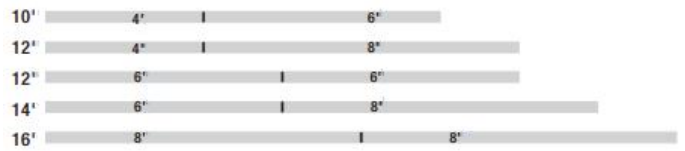

Website: www.liteharbor.com
Specifications subject to change w/o notice
Revision: MAR. 2020

STITCHING DISPLAY

1. Straight Stitching

2. T-Type Stitching

3. Right angle Stitching

4. Cross Stitching

5. Y-splicing Display

Standalone fixtures are available in 4', 6' and 8' normal lengths

Run lengths are available in 2 PCS normal increments

Liteharbor Lighting Technology Co., Ltd.

New Industry Area Hecun Danzao Town
Nanhai Foshan City Guangdong China