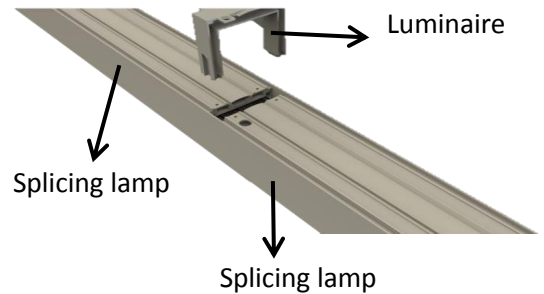

FAX: +86-757-8180 8685

E-mail: info@liteharbor.com

Website: www.liteharbor.com

Specifications subject to change w/o notice

Revision: MAR. 2020

STRUCTURE ELUCIDATION

LIGHT GUIDE

- No lamp, Pendant Linear Light---The DGST4 Linear Light series by Liteharbor bring sophistication to office spaces with its never-before-seen performance with no lamp, only light, glare-free appearance. The lamp can illuminate two direction of up and down.
- The hide high performance LED create a soft and mystical light through the light guide plate and reflector. More importantly, you can adjust the brightness arbitrarily. A robust proprietary drive ensures equal light output, thermal management ensures reliability and a long life.