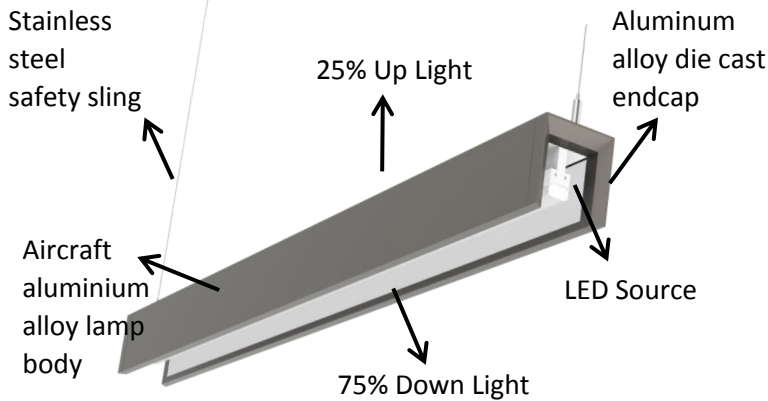

FAX: +86-757-8180 8685

E-mail: info@liteharbor.com

Website: www.liteharbor.com

Specifications subject to change w/o notice

Revision: MAR. 2020

STRUCTURE ELUCIDATION

LIGHT GUIDE

- No lamp, Pendant Linear Light---The DGST4 Linear Light series by Liteharbor bring sophistication to office spaces with its never-before-seen performance with no lamp, only light, glare-free appearance. The lamp can illuminate two direction of up and down.
- The hide high performance LED create a soft and mystical light through the light guide plate and reflector. More importantly, you can adjust the brightness arbitrarily. A robust proprietary drive ensures equal light output, thermal management ensures reliability and a long life.

CONSTRUCTION

- R110Hard aircraft grade aluminum heat sink
- Propriety optics for maximum light output
- 50,000 hours LED lifetime
- Operating Temperature:-10°C-50°C
- Fixture weight:5KGS(11lbs)
- The uniquely open designs create a glare-free environment.