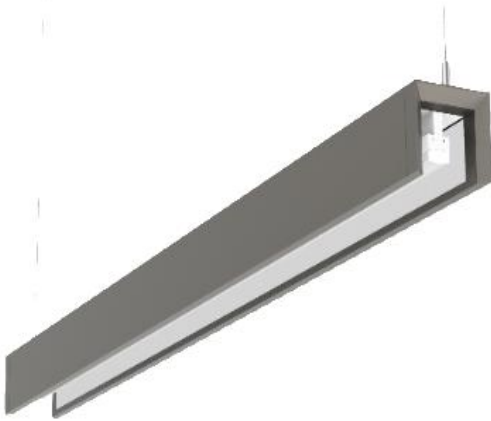

SERIES PRODUCTS

DG0704-B

More information pls contact to us

PACKAGING

Specialized Package

Other special requirements please confirm with factory

LED LINEAR LIGHT

Liteharbor Lighting Technology Co., Ltd.

New Industry Area Hecun Danzao Town
Nanhai Foshan City Guangdong China

TEL: +86-757-8180 8687

FAX: +86-757-8180 8685

E-mail: info@liteharbor.com

Website: www.liteharbor.com

Specifications subject to change w/o notice

Revision: MAR. 2020