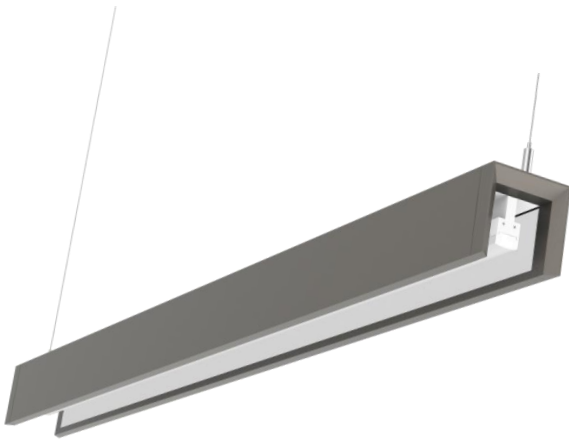

PERFORMANCE SUMMARY

1	Family Version	2	Energy (W)	3	OPTICAL DISTRIBUTION		
	DG0704-A		25W		OD 75/25 | 75%up/25%down		
	DG0704-B		40W		OD 50/50 | 50%up/50%down		
	DG0704-C		55W		OD 25/75 | 25%up/75%down		
4	CRI	5	COLOR TEMP	6	FINISH	7	VOLTAGE
	80 | 80 CRI		27 | 2700K		SBK | Sand Black	Universal	
	90 | 90 CRI		30 | 3000K		SG | Sand Grey		
	Applies to both UP & DOWN		35 | 3500K		SWH | Sand White		
			40 | 4000K				
8	DIMMABLE	9	INSTALLATION SELECTION	10	REMOTE CONTROLS		
	Non-Dim		S | Structure or remodel		Multifunction Remote Controller		
	0-10 V Dim 120-277 V		R | Remote		Microwave Motion Sensor		
	Triac Dim		D | Drywall				
	RF2.4G		T | The Wire Spacing				
11	LENGTH	12	MOUNTING	13	PACKAGING		
	2 | 2ft		Drywall+Cable length(49" STD)		OP | Ordinary Package		
	4 | 4ft		Drywall+Cable length(Costomize)		SP | Specialized Package		
	8 | 8ft				CP | Customized Package		

LED LINEAR LIGHT

Other special requirements please confirm with factory.

Liteharbor Lighting Technology Co., Ltd.

New Industry Area Hecun Danzao Town
Nanhai Foshan City Guangdong China

TEL: +86-757-8180 8687

FAX: +86-757-8180 8685

E-mail: info@liteharbor.com

Website: www.liteharbor.com

Specifications subject to change w/o notice

Revision: MAR. 2020