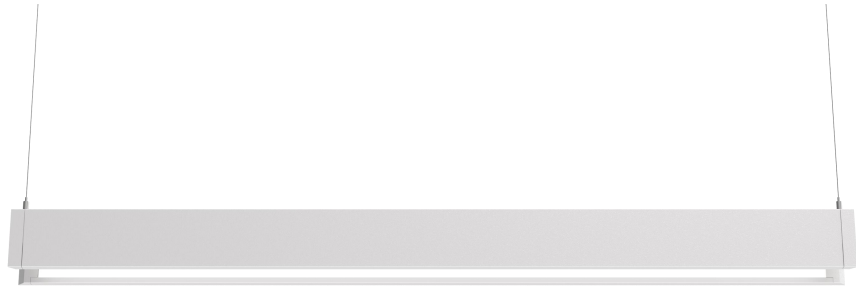

FINISH OPTION

Option ①: Sand White