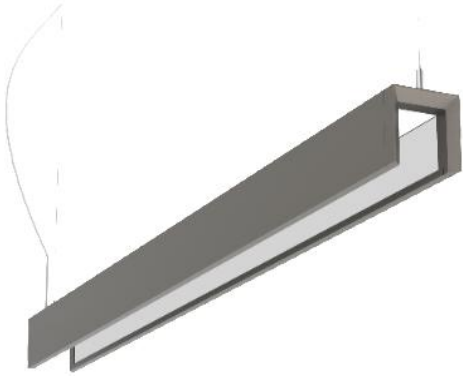

SERIES PRODUCTS

DG0704-A