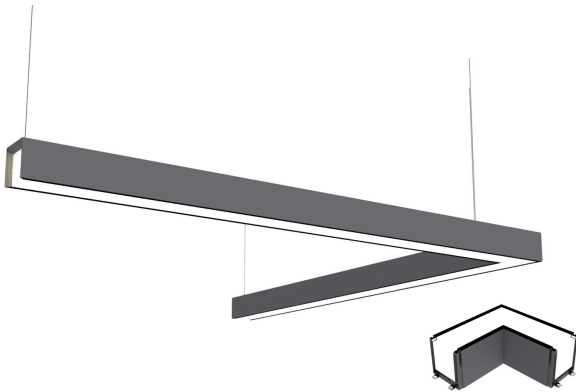

Website: www.liteharbor.com
Specifications subject to change w/o notice
Revision: MAR. 2020

STITCHING DISPLAY

1. Straight Stitching

2. T-Type Stitching

3. Right angle Stitching

4. Cross Stitching

5. Y-splicing Display

Standalone fixtures are available in 4', 6' and 8' normal lengths

Run lengths are available in 2 PCS normal increments

Liteharbor Lighting Technology Co., Ltd.

New Industry Area Hecun Danzao Town
Nanhai Foshan City Guangdong China