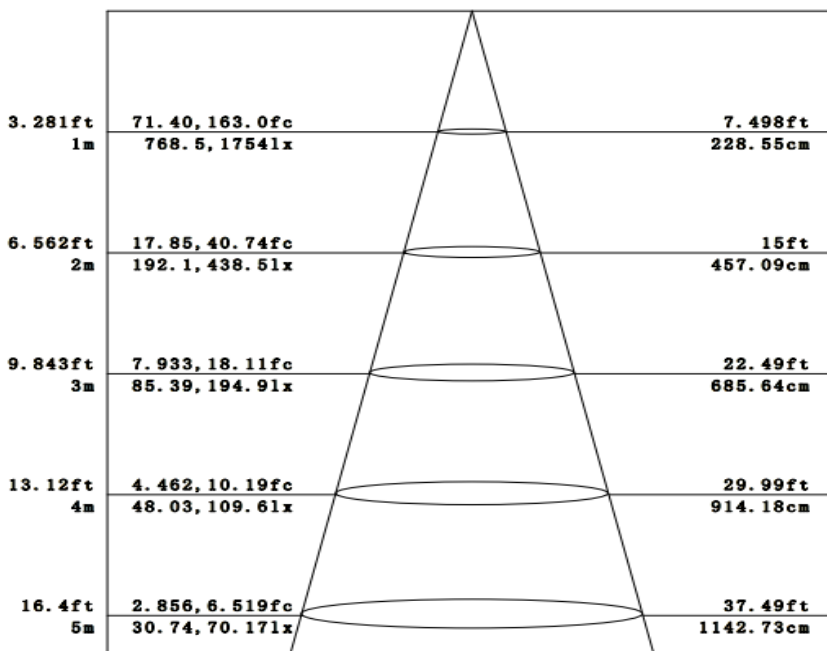

Lumens up: 1037 lm
 Lumens down: 4649 lm
 Total lumens: 5686 lm (for 4ft)
 Input Watts: 55 W
 Efcacy: 103 lm/W
 CRI: 80 shown
 Test System: EVERFINE GO-R5000_V2 SYSTEM V2.0.366

Test:U:120.01V I:0.4799A P:55.311W PF:0.9951 Freq:60.01Hz Lamp Flux:5686x1 lm			
DATA OF LAMP		PHOTOMETRIC DATA Eff: 103 lm/W	
MODEL	DG0704-B	Imax(cd)	2003
NOMINAL POWER(W)	55	LOR(%)	100
RATED VOLTAGE(V)	120	TOTAL FLUX(lm)	5686
NOMINAL FLUX(lm)	5686	CIE CLASS	SEMI-D.

Flux out: 3195 lm

Height Eavg, Emax Angle: 97.62deg Diameter

Note: The Curves indicate the illuminated area and the average illumination when the luminaire is at different distance.

Liteharbor Lighting Technology Co., Ltd.
 New Industry Area Hecun Danzao Town
 Nanhai Foshan City Guangdong China