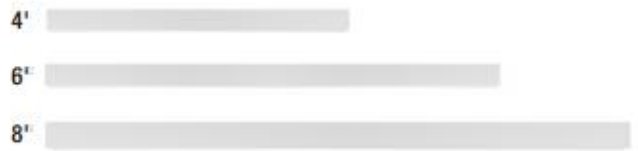

STITCHING DISPLAY

1. Straight Stitching

2. T-Type Stitching

3. Right angle Stitching

4. Cross Stitching

5. Y-splicing Display

Standalone fixtures are available in 4', 6' and 8' normal lengths

Run lengths are available in 2 PCS normal increments

Liteharbor Lighting Technology Co., Ltd.

New Industry Area Hecun Danzao Town
Nanhai Foshan City Guangdong China

TEL: +86-757-8180 8687

FAX: +86-757-8180 8685

E-mail: info@liteharbor.com

Website: www.liteharbor.com

Specifications subject to change w/o notice

Revision: MAR. 2020