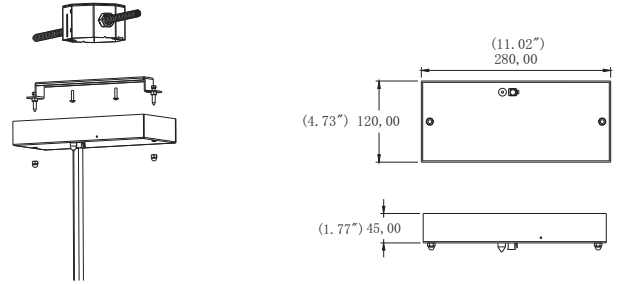

Flux out: 3195 lm

Height Eavg, Emax Angle: 97.62deg Diameter

Note: The Curves indicate the illuminated area and the average illumination when the luminaire is at different distance.

Liteharbor Lighting Technology Co., Ltd.
 New Industry Area Hecun Danzao Town
 Nanhai Foshan City Guangdong China

Revision: MAR. 2020

INSTALLATION SELECTION

Structure
or
remodel

In the installation of ceiling or cement wall, the junction box have installed first, and the hanger bar is screwed on the junction box first. Then connect, and finally Fix the suction top plate on the bar with a hand-twisted nut upper.