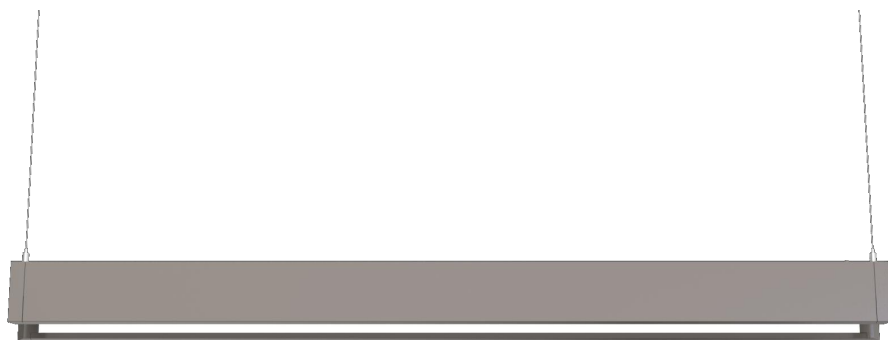

Option ③: Sand Grey

Note:

1. In the purchase, The preferred dimming method is RF2.4G, Which reflects the superiority of the product.
2. Please do not let the lamps and lanterns work during maintenance.
3. Due to RF2.4G is wireless control, the receiving wire on the driving power supply can not be surrounded by metal material, at least ensure that the receiving wire is exposed to the metal shell.
4. Please read the installation instructions carefully before installing the lamps.
5. When selecting a product, select the installation mode according to the actual needs.
6. The products sold do not include accessories above the junction box (with bracket plate, junction box, hose joint.) If you need to order, Pls state when you place the order.
7. The warranty period of this product is 30,000 hours.

Liteharbor Lighting Technology Co., Ltd.

New Industry Area Hecun Danzao Town
Nanhai Foshan City Guangdong China

TEL: +86-757-8180 8687

FAX: +86-757-8180 8685

E-mail: info@liteharbor.com

Website: www.liteharbor.com

Specifications subject to change w/o notice

Revision: MAR. 2020