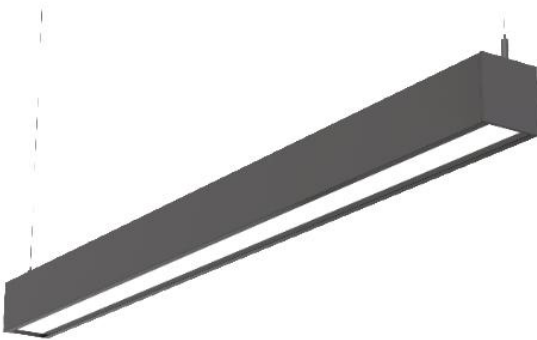

DG0704-C

More information pls contact to us