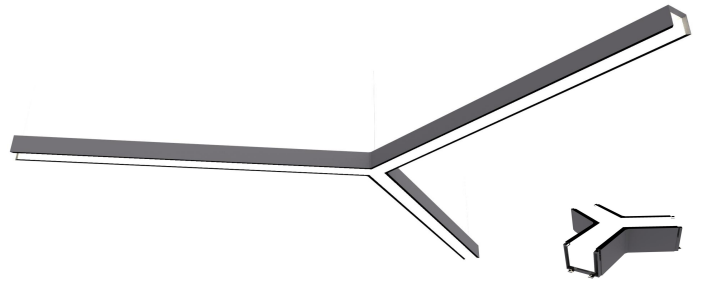

Website: www.liteharbor.com
Specifications subject to change w/o notice
Revision: MAR. 2020

STITCHING DISPLAY

1. Straight Stitching

2. T-Type Stitching

3. Right angle Stitching

4. Cross Stitching

5. Y-splicing Display

Standalone fixtures are available in 4', 6' and 8' normal lengths

Run lengths are available in 2 PCS normal increments

Liteharbor Lighting Technology Co., Ltd.

New Industry Area Hecun Danzao Town
Nanhai Foshan City Guangdong China