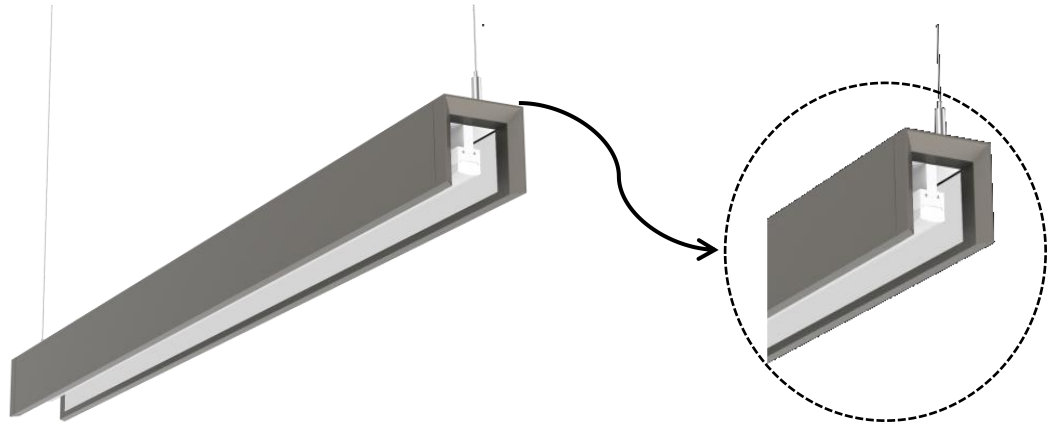

DG0704-C LED LINEAR LIGHT

Catalog #		Prepared by	LiteHarbor
Project		Date	
Notes			

FEATURES

- Simple elegant linear fixture suitable for high end offices, lounges, retail space and showrooms.
- Invisible LED source, produces high quality illumination with CRI>80/90.
- Integrated 0-10V or SCR dim driver for even greater energy saving.
- Simple pendant installation with aircraft cable.
- Adaptable hardware convert individual fixtures to linkable light for continuous run.
- High-quality optical design, lights upward for unique ambient lighting, and efficient down light for task lighting.