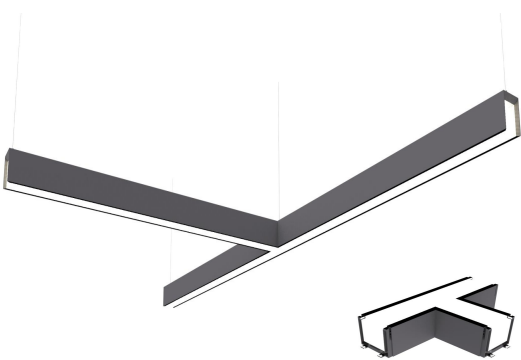

LIGHT OUTPUT

- High performance SMD LED at various color temperatures available
- Standard deviation of coloe matchin SDCM ≤ 3
- Average beam angle:UP120°DOWN104°
- Lamp Lumen output(no source light)

LISTINGS/PATENTS

Website: www.liteharbor.com
Specifications subject to change w/o notice
Revision: MAR. 2020

STITCHING DISPLAY

1. Straight Stitching

2. T-Type Stitching

3. Right angle Stitching

4. Cross Stitching

5. Y-splicing Display