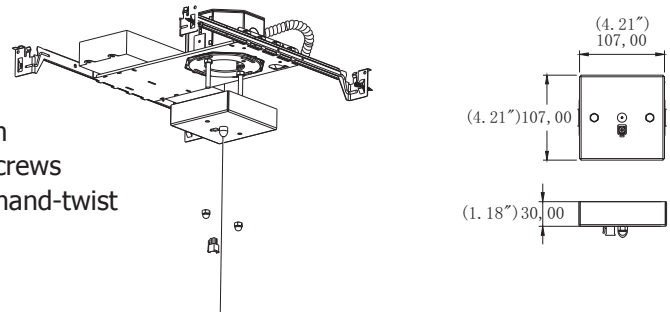

Drywall

The bottom plate of the junction box with the T-shape hanger bar is nailed on the wood-beam and is connected with the wire, and then Use screws to lock the small eight-plate to the wiring then hand-twist