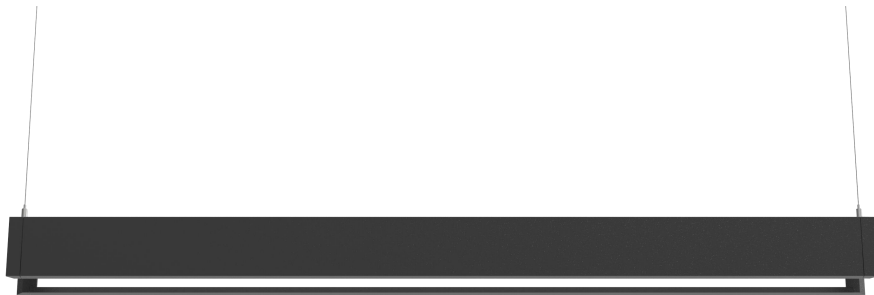

Option ②: Sand Black