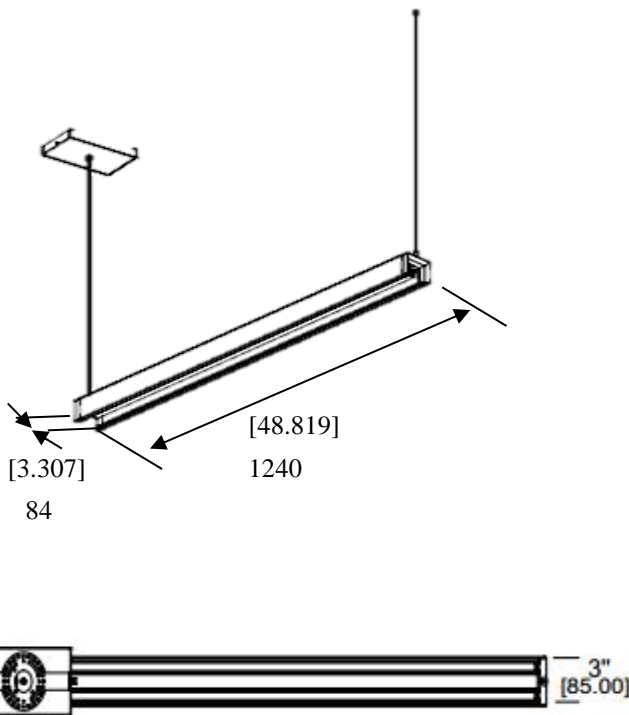

DG0704-C LED LINEAR LIGHT

Catalog #		Prepared by	LiteHarbor
Project		Date	
Notes			

FEATURES

- Simple elegant linear fixture suitable for high end offices, lounges, retail space and showrooms.
- Invisible LED source, produces high quality illumination with CRI>80/90.
- Integrated 0-10V or SCR dim driver for even greater energy saving.
- Simple pendant installation with aircraft cable.
- Adaptable hardware convert individual fixtures to linkable light for continuous run.
- High-quality optical design, lights upward for unique ambient lighting, and efficient down light for task lighting.