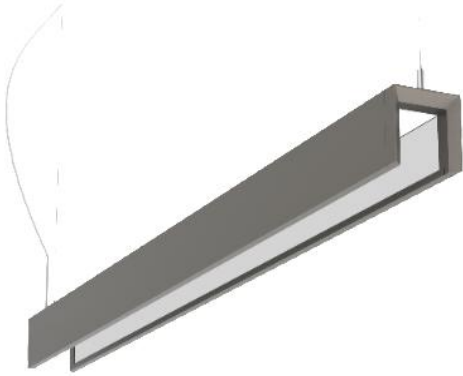

SERIES PRODUCTS

DG0704-A