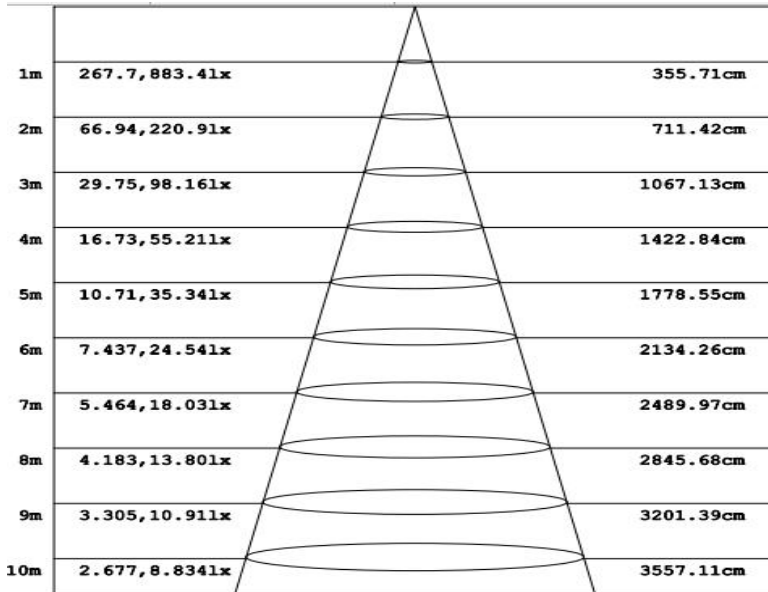

Flux out:2738 lm

Note:The Curves indicate the illuminated area and the average illumination when the luminaire is at different distance.

Liteharbor Lighting Technology Co., Ltd.
New Industry Area Hecun Danzao Town
Nanhai Foshan City Guangdong China

TEL: +86-757-8180 8687
FAX: +86-757-8180 8685
E-mail: info@liteharbor.com

Website: www.liteharbor.com
Specifications subject to change w/o notice
Revision: MAR. 2020