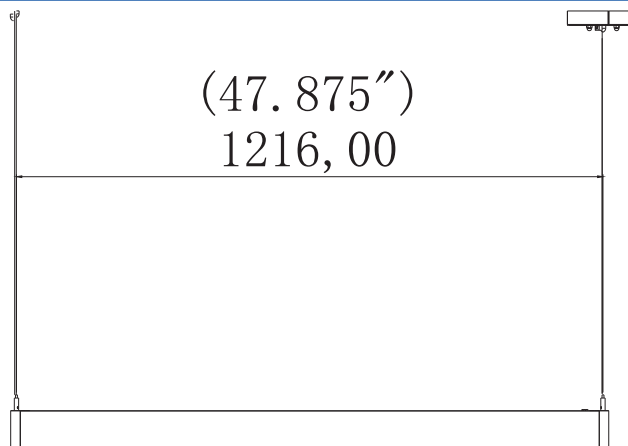

LED LINEAR LIGHT

The Wire Spacing