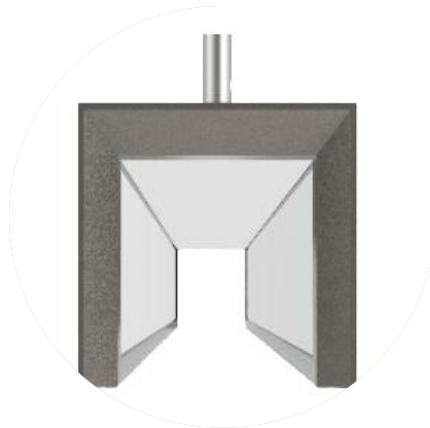

DG0704-A LED LINEAR LIGHT

Catalog #		Prepared by	LiteHarbor
Project		Date	
Notes			

FEATURES

- Simple elegant linear fixture suitable for high end offices, lounges, retail space and showrooms.
- Invisible LED source, produces high quality illumination with CRI>80/90.
- Integrated 0-10V or SCR dim driver for even greater energy saving.
- Simple pendant installation with aircraft cable.
- Adaptable hardware convert individual fixtures to linkable light for continuous run.
- High-quality optical design, lights upward for unique ambient lighting, and efficient down light for task lighting.