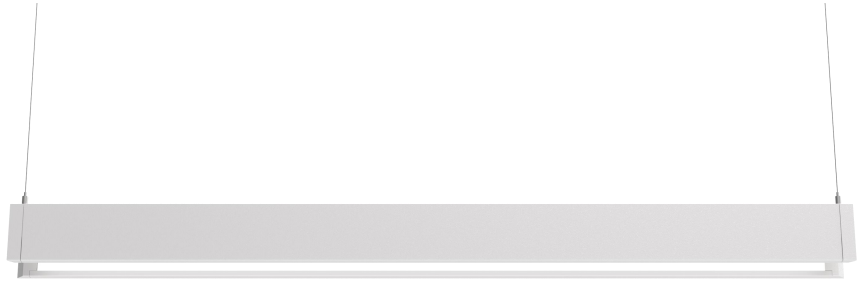

FINISH OPTION

Option ①: Sand White