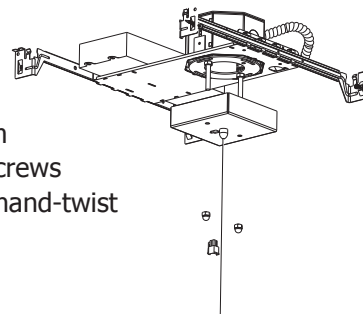

Drywall

The bottom plate of the junction box with the T-shape hanger bar is nailed on the wood-beam and is connected with the wire, and then Use screws to lock the small eight-plate to the wiring then hand-twist

LED LINEAR LIGHT

The Wire Spacing