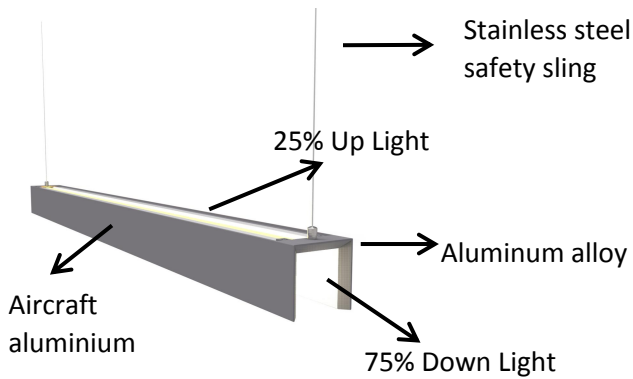

FAX: +86-757-8180 8685

E-mail: info@liteharbor.com

Website: www.liteharbor.com

Specifications subject to change w/o notice

Revision: MAR. 2020

STRUCTURE ELUCIDATION

LIGHT GUIDE

- No lamp, Pendant Linear Light---The DGST4 Linear Light series by Liteharbor bring sophistication to office spaces with its never-before-seen performance with no lamp, only light, glare-free appearance. The lamp can illuminate two directions of up and down.
- The high performance LED creates a soft and mystical light through the light guide plate and reflector. More importantly, you can adjust the brightness arbitrarily. A robust proprietary drive ensures equal light output, thermal management ensures reliability and a long life.

CONSTRUCTION

- R110 Hard aircraft grade aluminum heat sink
- Proprietary optics for maximum light output
- 50,000 hours LED lifetime
- Operating Temperature: -10°C - 50°C
- Fixture weight: 5KGS (11lbs)
- The uniquely open designs create a glare-free environment.