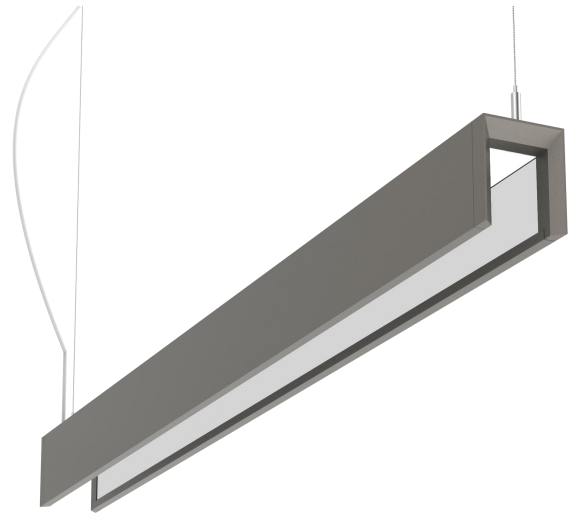

DG0704-A LED LINEAR LIGHT

Catalog #		Prepared by	LiteHarbor
Project		Date	
Notes			

FEATURES

- Simple elegant linear fixture suitable for high end offices, lounges, retail space and showrooms.
- Invisible LED source, produces high quality illumination with CRI>80/90.
- Integrated 0-10V or SCR dim driver for even greater energy saving.
- Simple pendant installation with aircraft cable.
- Adaptable hardware convert individual fixtures to linkable light for continuous run.
- High-quality optical design, lights upward for unique ambient lighting, and efficient down light for task lighting.