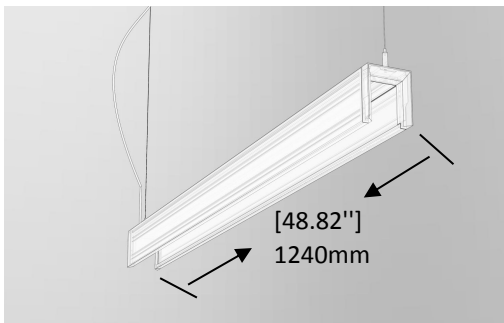

DG0704-A LED LINEAR LIGHT

Catalog #		Prepared by	LiteHarbor
Project		Date	
Notes			

FEATURES

- Simple elegant linear fixture suitable for high end offices, lounges, retail space and showrooms.
- Invisible LED source, produces high quality illumination with CRI>80/90.
- Integrated 0-10V or SCR dim driver for even greater energy saving.
- Simple pendant installation with aircraft cable.
- Adaptable hardware convert individual fixtures to linkable light for continuous run.
- High-quality optical design, lights upward for unique ambient lighting, and efficient down light for task lighting.