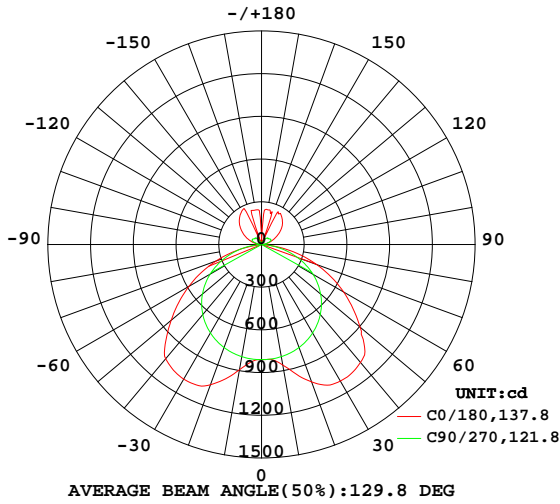

Revision: MAR. 2020

PERFORMANCE DATA

LUMINOUS INTENSITY DISTRIBUTION DIAGRAM

Lumens up: 714 lm
 Lumens down: 3619 lm
 Total lumens: 4333 lm (for 4ft)
 Input Watts: 55 W
 Efcacy: 78.78 lm/W
 CRI:80 shown
 Test System: