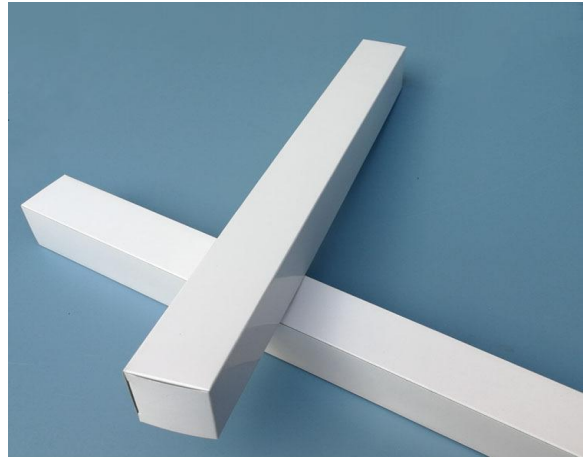

PACKAGING

Ordinary Package

Specialized Package