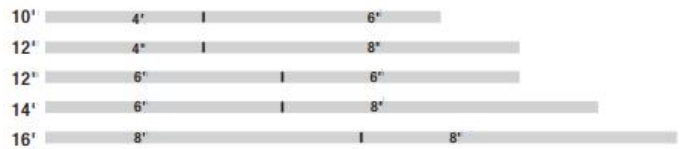

2. T-Type Stitching

3. Right angle Stitching

4. Cross Stitching

5. Y-splicing Display

Standalone fixtures are available in 4', 6' and 8' normal lengths

Run lengths are available in 2 PCS normal increments

Liteharbor Lighting Technology Co., Ltd.