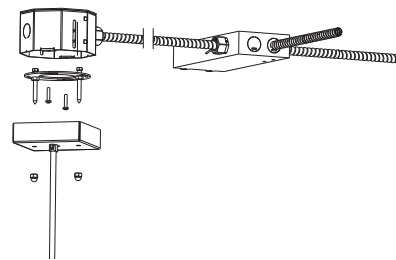

Revision: MAR. 2020

INSTALLATION SELECTION

Structure
or
remodel

In the installation of ceiling or cement wall, the junction box have installed first, and the hanger bar is screwed on the junction box first. Then connect, and finally Fix the suction top plate on the bar with a hand-twisted nut upper.

Remote

The drive power supply is at a certain distance from the lamps and lanterns. At this time, the small eight-hanging plate can be locked on the junction box by a screw, and then the top plate is locked on the small-eight hanging plate by a hand-screwing nut.