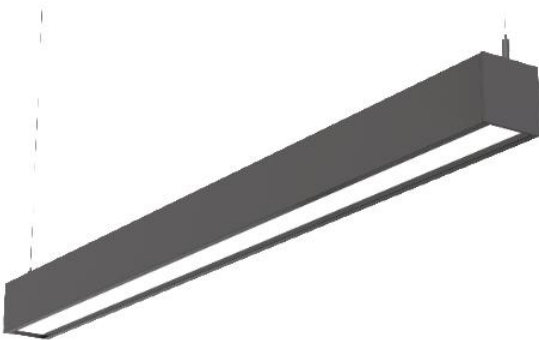

DG0704-C

More information pls contact to us