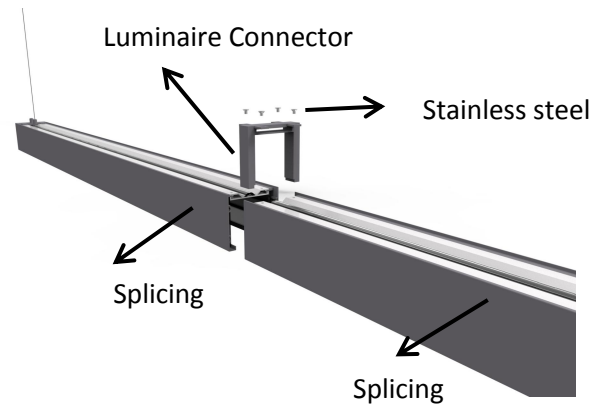

FAX: +86-757-8180 8685

E-mail: info@liteharbor.com

Website: www.liteharbor.com

Specifications subject to change w/o notice

Revision: MAR. 2020

STRUCTURE ELUCIDATION

LIGHT GUIDE

- No lamp, Pendant Linear Light---The DGST4 Linear Light series by Liteharbor bring sophistication to office spaces with its never-before-seen performance with no lamp, only light, glare-free appearance. The lamp can illuminate two directions of up and down.
- The high performance LED creates a soft and mystical light through the light guide plate and reflector. More importantly, you can adjust the brightness arbitrarily. A robust proprietary drive ensures equal light output, thermal management ensures reliability and a long life.