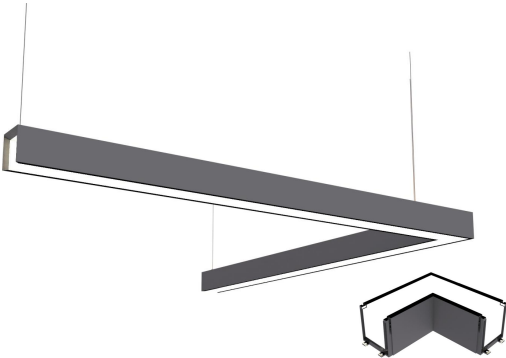

TEL: +86-757-8180 8687

FAX: +86-757-8180 8685

E-mail: info@liteharbor.com

Website: www.liteharbor.com

Specifications subject to change w/o notice

Revision: MAR. 2020

STITCHING DISPLAY

1. Straight Stitching

2. T-Type Stitching

3. Right angle Stitching

4. Cross Stitching

5. Y-splicing Display

Standalone fixtures are available in 4', 6' and 8' normal lengths

Run lengths are available in 2 PCS normal increments

Liteharbor Lighting Technology Co., Ltd.