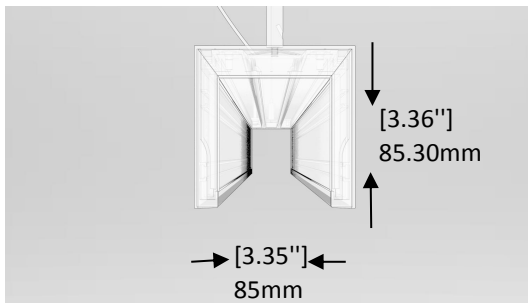

DG0704-A LED LINEAR LIGHT

Catalog #		Prepared by	LiteHarbor
Project		Date	
Notes			

FEATURES

- Simple elegant linear fixture suitable for high end offices, lounges, retail space and showrooms.
- Invisible LED source, produces high quality illumination with CRI>80/90.
- Integrated 0-10V or SCR dim driver for even greater energy saving.
- Simple pendant installation with aircraft cable.
- Adaptable hardware convert individual fixtures to linkable light for continuous run.
- High-quality optical design, lights upward for unique ambient lighting, and efficient down light for task lighting.