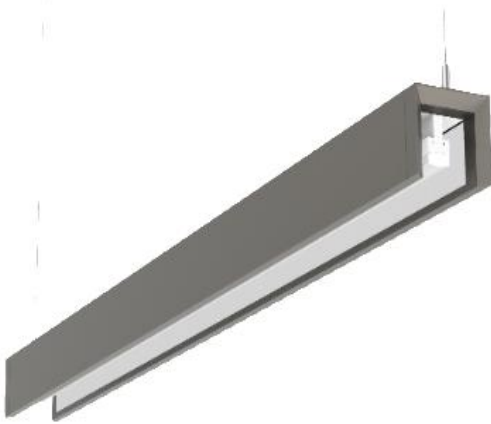

SERIES PRODUCTS

DG0704-B

More information pls contact to us

PACKAGING

Specialized Package

Other special requirements please confirm with factory

LED LINEAR LIGHT

Litcharbor Lighting Technology Co., Ltd.

New Industry Area Hecun Danzao Town
Nanhai Foshan City Guangdong China

TEL: +86-757-8180 8687

FAX: +86-757-8180 8685

E-mail: info@litcharbor.com

Website: www.litcharbor.com

Specifications subject to change w/o notice

Revision: MAR. 2020