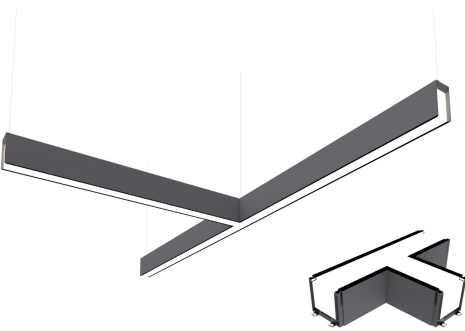

TEL: +86-757-8180 8687

FAX: +86-757-8180 8685

E-mail: info@liteharbor.com

Website: www.liteharbor.com

Specifications subject to change w/o notice

Revision: MAR. 2020

STITCHING DISPLAY

1. Straight Stitching

2. T-Type Stitching

3. Right angle Stitching

4. Cross Stitching

5. Y-splicing Display

Standalone fixtures are available in 4', 6' and 8' normal lengths

Run lengths are available in 2 PCS normal increments

Liteharbor Lighting Technology Co., Ltd.