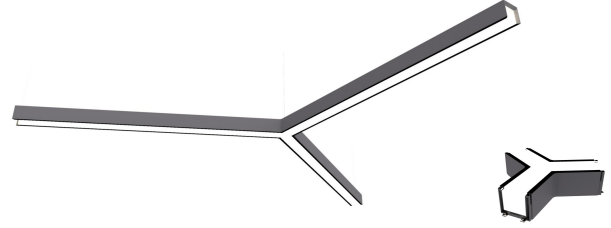

2. T-Type Stitching

3. Right angle Stitching

4. Cross Stitching

5. Y-splicing Display

Standalone fixtures are available in 4', 6' and 8' normal lengths

Run lengths are available in 2 PCS normal increments

Liteharbor Lighting Technology Co., Ltd.