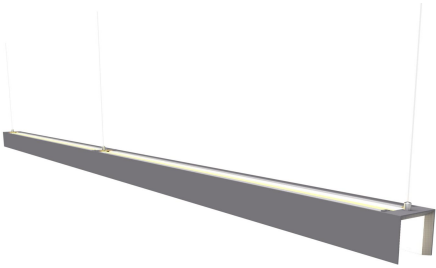

TEL: +86-757-8180 8687

FAX: +86-757-8180 8685

E-mail: info@liteharbor.com

Website: www.liteharbor.com

Specifications subject to change w/o notice

Revision: MAR. 2020

STITCHING DISPLAY

1. Straight Stitching

2. T-Type Stitching

3. Right angle Stitching

4. Cross Stitching

5. Y-splicing Display

Standalone fixtures are available in 4', 6' and 8' normal lengths

Run lengths are available in 2 PCS normal increments

Liteharbor Lighting Technology Co., Ltd.