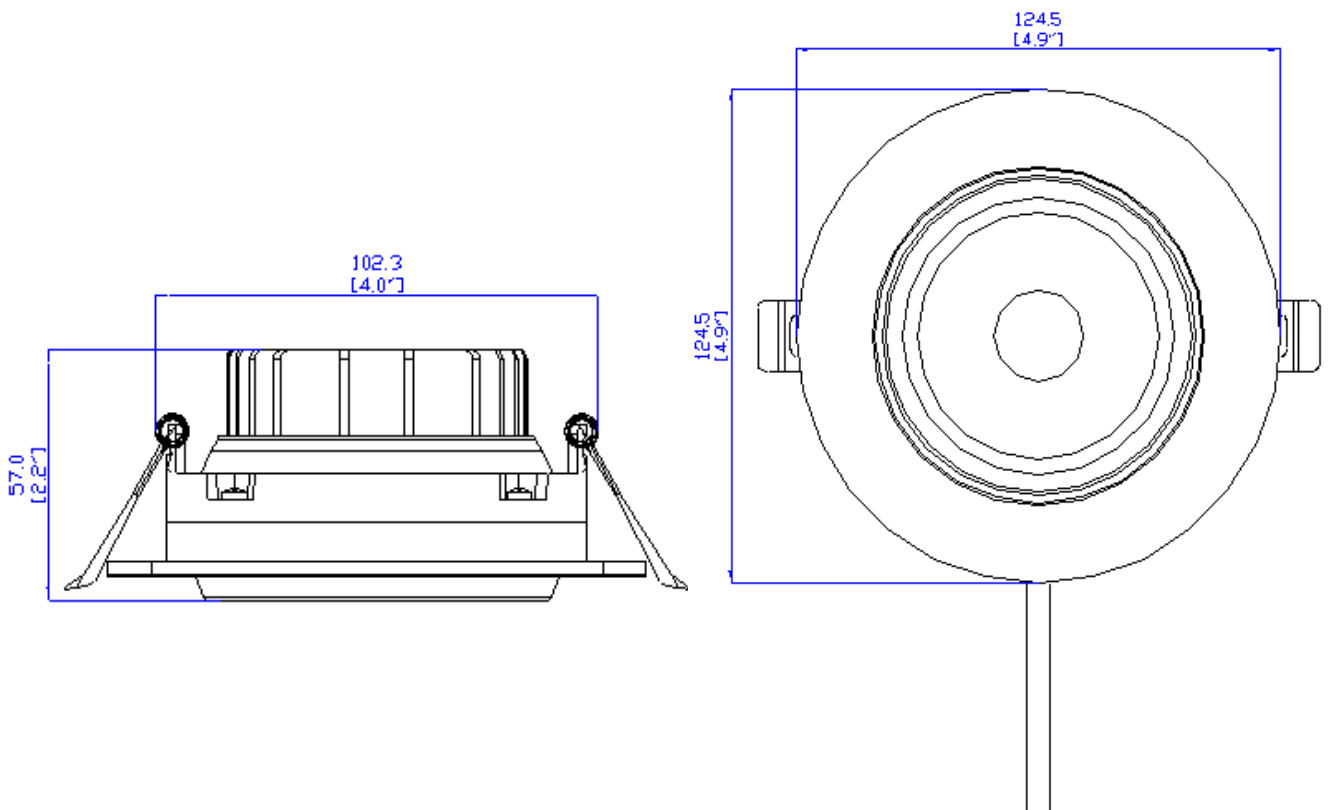

Specification

Watt	15W
Voltage	AC 120V/120-277V
Driver	Liteharbor
PF	>0.9
Dimming	Dimmable
Lumen	1200lm
Light Source	COB
CRI	90+
Beam Angle	30D/60D
CCT	2700K-5000K
Material	Aluminum
Finish	White/Black
Dimension	124.5mm*124.5mm*57mm

Listing / Warranty

ETL listed to US and Canadian standards for damp location W/Feed through.

3 Year Limited Warranty.

Dimensions

LED DOWNLIGHT

Liteharbor Lighting Technology Co., Ltd.

New Industry Area Hecun Danzao Town

Nanhai Foshan City Guangdong China

TEL: +86-757-8180 8687

FAX: +86-757-8180 8685

E-mail: info@liteharbor.com

Website: www.liteharbor.com

Specifications subject to change w/o notice

Revision: May. 2019