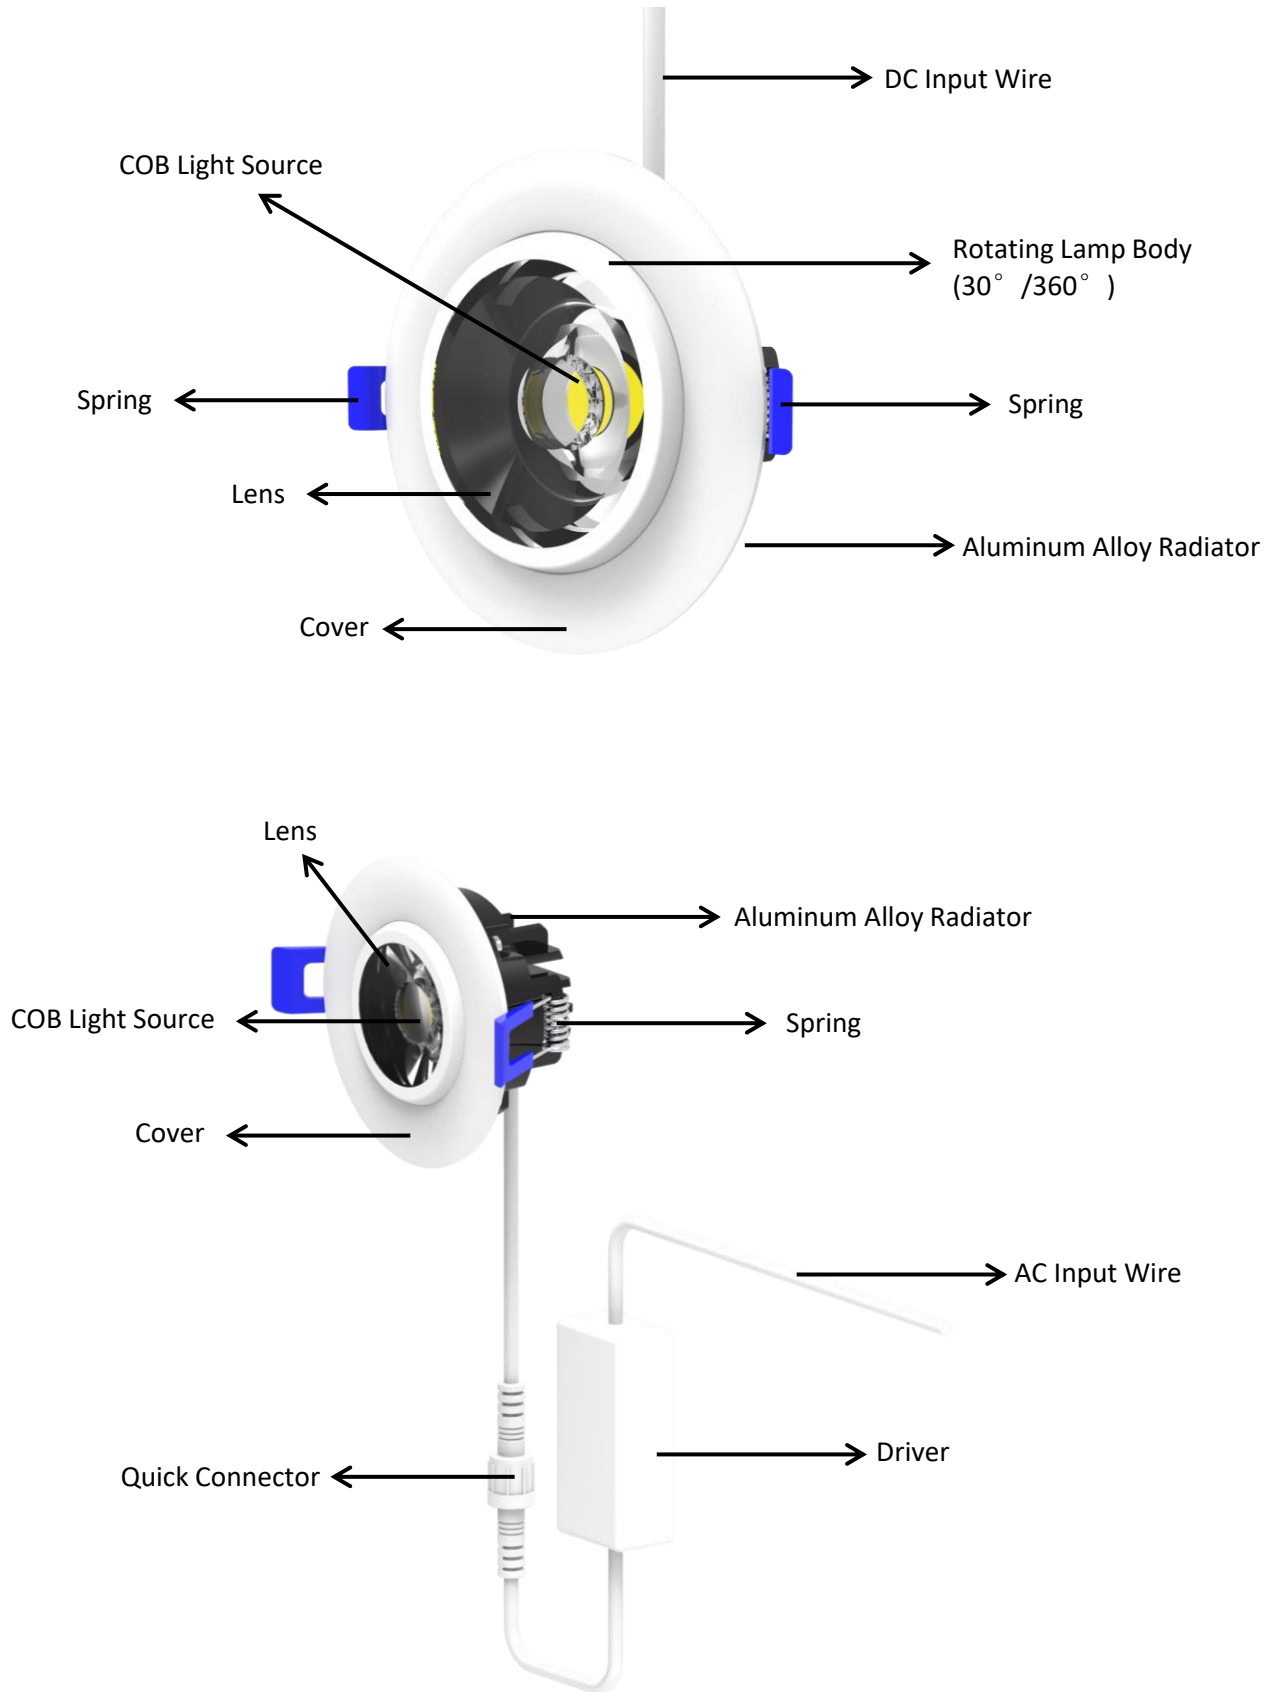

Structural Introduction

LED DOWNLIGHT

Liteharbor Lighting Technology Co., Ltd.
New Industry Area Hecun Danzao Town
Nanhai Foshan City Guangdong China

TEL: +86-757-8180 8687
FAX: +86-757-8180 8685
E-mail: info@liteharbor.com

Website: www.liteharbor.com
Specifications subject to change w/o notice
Revision: May. 2019