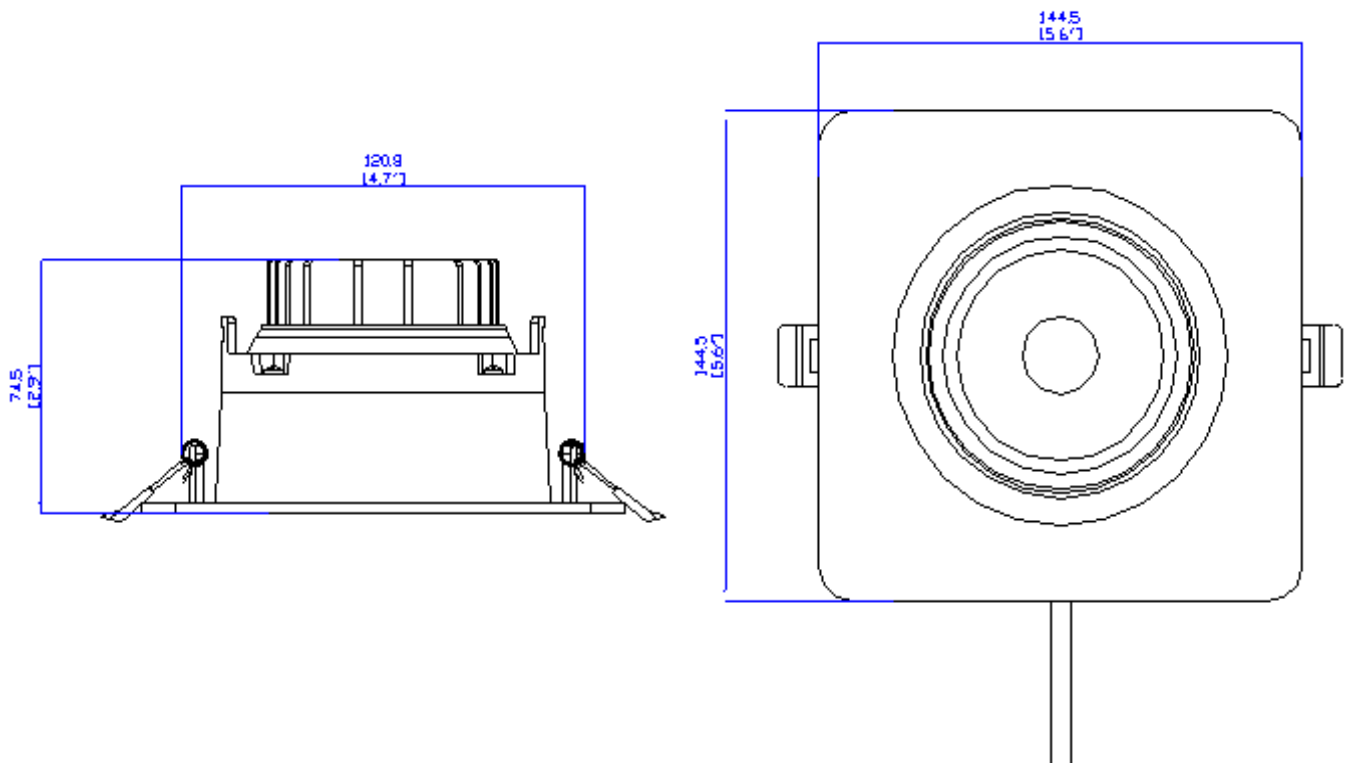

Specification

Watt	15W
Voltage	AC 120V/120-277V
Driver	Liteharbor
PF	>0.9
Dimming	Dimmable
Lumen	1200lm
Light Source	COB
CRI	90+
Beam Angle	30D/60D
CCT	2700K-5000K
Material	Aluminum
Finish	White/Black
Dimension	144.5mm*144.5mm*74.5mm

Listing / Warranty

ETL listed to US and Canadian standards for damp location W/Feed through.

3 Year Limited Warranty.

Dimensions

LED DOWNLIGHT

Liteharbor Lighting Technology Co., Ltd.

New Industry Area Hecun Danzao Town
Nanhai Foshan City Guangdong China

TEL: +86-757-8180 8687

FAX: +86-757-8180 8685

E-mail: info@liteharbor.com

Website: www.liteharbor.com

Specifications subject to change w/o notice

Revision: May. 2019