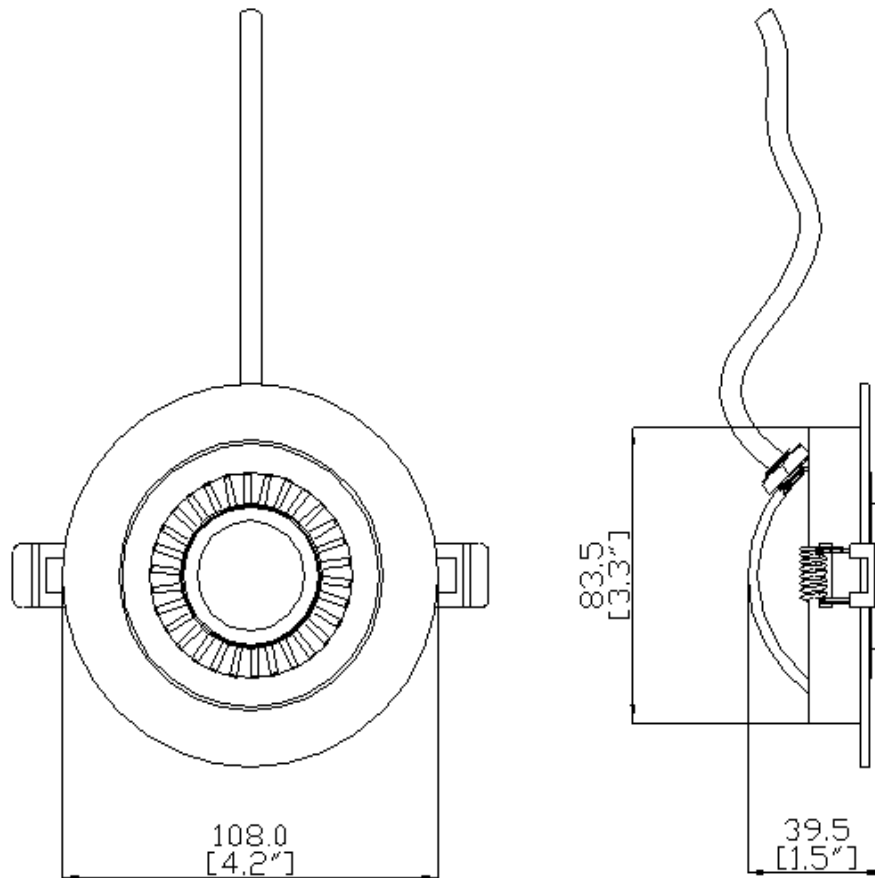

Specification

Watt	10W
Voltage	AC 120V
Driver	Liteharbor
PF	>0.9
Dimming	Dimmable
Lumen	800lm
Light Source	COB
CRI	90+
Beam Angle	30D/60D
CCT	2700K-5000K
Material	Aluminum
Finish	White/Black

Listing / Warranty

ETL listed to US and Canadian standards for damp location W/Feed through.

3 Year Limited Warranty.

Dimensions

Liteharbor Lighting Technology Co., Ltd.

New Industry Area Hecun Danzao Town
Nanhai Foshan City Guangdong China

TEL: +86-757-8180 8687

FAX: +86-757-8180 8685

E-mail: info@liteharbor.com

Website: www.liteharbor.com

Specifications subject to change w/o notice

Revision: Jun. 2019

LED DOWNLIGHT