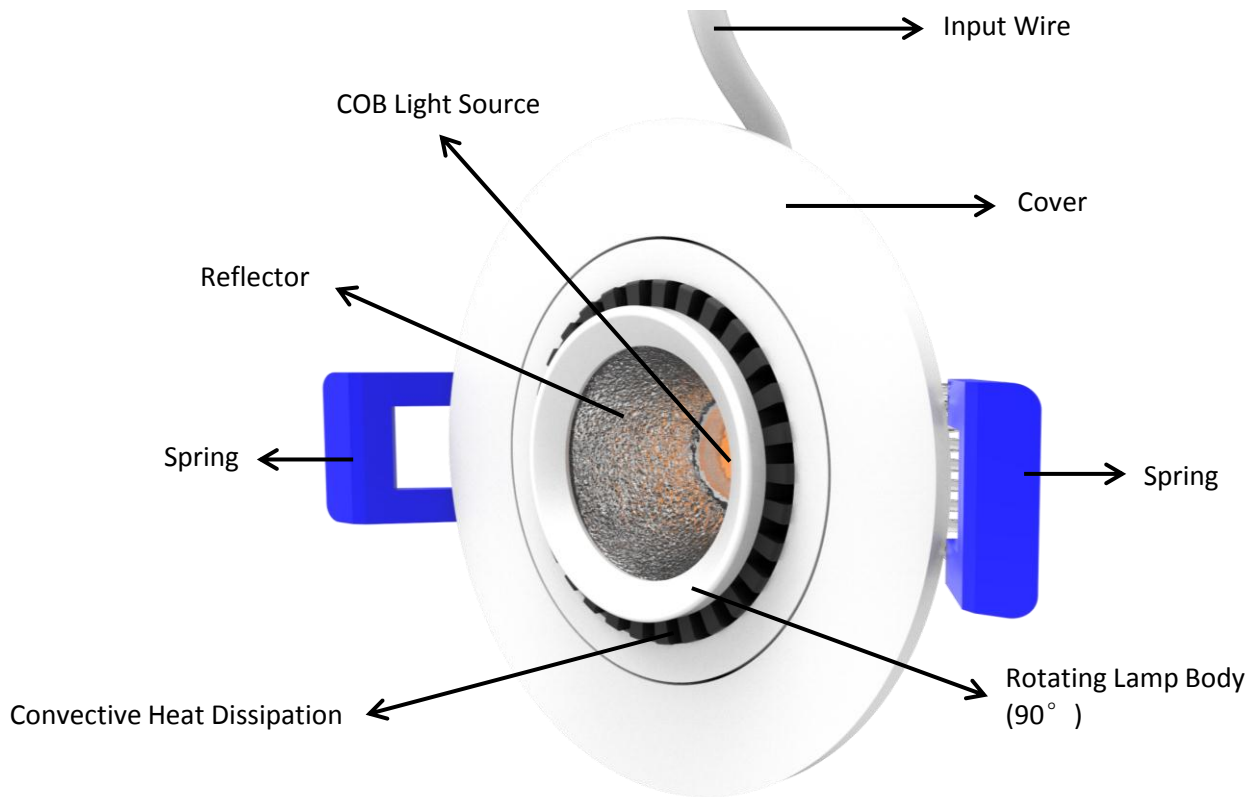

BEL3-B LED EYEBALL DOWNLIGHT

Catalog #		Prepared by	LiteHarbor
Project		Date	
Notes			

White

Black

3 Inch Round Shape LED COB Eyeball Downlight

Description

This is a 3" rotatable LED eyeball downlight allow for you to set the ambiance in your space, a full range of repositioning to highlight your decoration, giving you everything needed to install this beautiful, ultra thin recessed lighting solution.

Features

- Swivel eyeball trim allows the flexibility focus light on a specific area and create the ambiance you desire.
- Protected LED driver performs at 120V.
- This fixture is built to last with maintenance-free energy efficient LEDs.
- Eyeball can be adjusted to 90 degrees.
- Beam Angle: 30/60 Degree.
- IP Rating: IP44.

Website: www.liteharbor.com

Specifications subject to change w/o notice

Revision: Jun. 2019

LED DOWNLIGHT

Structural Introduction

LED DOWNLIGHT

Ordering Guide

Series	Input Voltage	Watt	CCT	Finish
<input type="checkbox"/> BEL3-B	<input type="checkbox"/> 120V	<input type="checkbox"/> 10W	<input type="checkbox"/> 2700K	<input type="checkbox"/> Black
LED Eyeball Downlight				
			<input type="checkbox"/> 3000K	<input type="checkbox"/> White
			<input type="checkbox"/> 4000K	
			<input type="checkbox"/> 5000K	