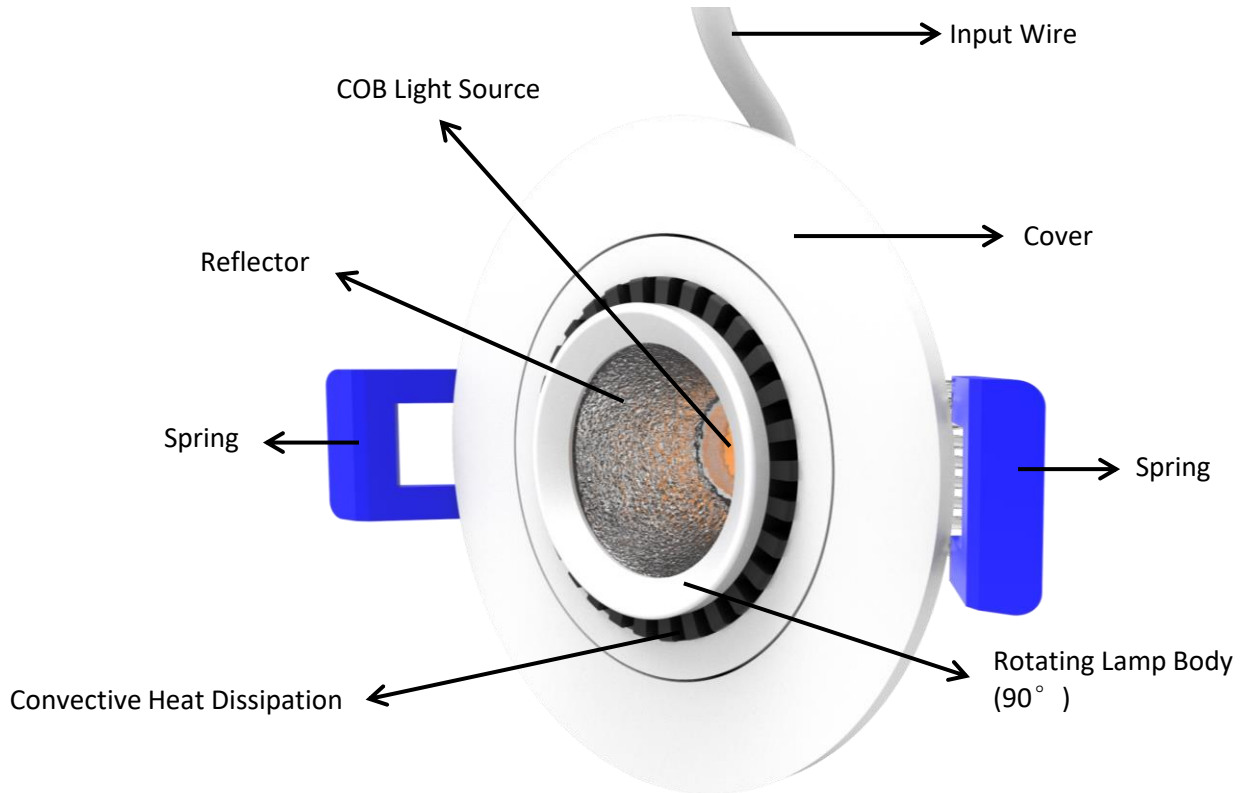

Structural Introduction

LED DOWNLIGHT

Ordering Guide

Series	Input Voltage	Watt	CCT	Finish	
☐ BEL4-B LED Eyeball Downlight	☐ 120V	☐ 15W	☐ 2700K	☐ Black	
	☐ 120-277V		☐ 3000K	☐ White	
			☐ 4000K		
			☐ 5000K		

Liteharbor Lighting Technology Co., Ltd.
New Industry Area Hecun Danzao Town
Nanhai Foshan City Guangdong China

TEL: +86-757-8180 8687
FAX: +86-757-8180 8685
E-mail: info@liteharbor.com

Website: www.liteharbor.com
Specifications subject to change w/o notice
Revision: May. 2019