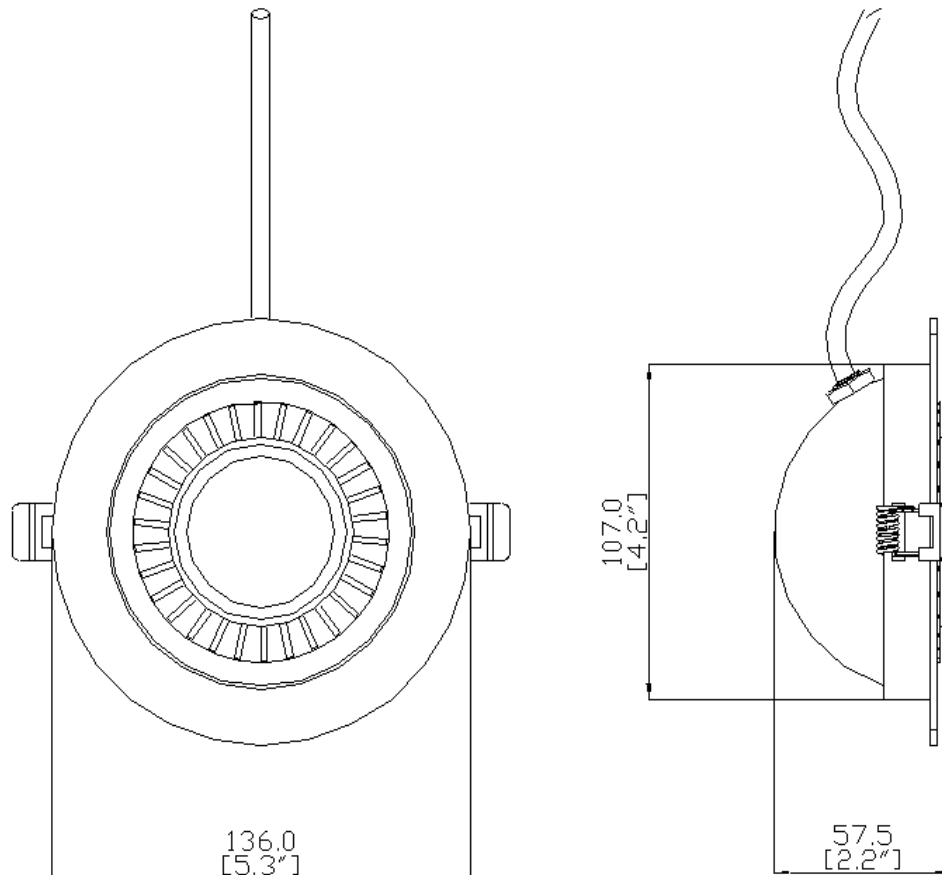

BEL4-B LED EYEBALL DOWNLIGHT

Catalog #		Prepared by	LiteHarbor
Project		Date	
Notes			

White

Black

4 Inch Round Shape LED COB Eyeball Downlight

Description

This is a 4" rotatable LED eyeball downlight allow for you to set the ambiance in your space, a full range of repositioning to highlight your decoration, giving you everything needed to install this beautiful, ultra thin recessed lighting solution.

Features

- Swivel eyeball trim allows the flexibility focus light on a specific area and create the ambiance you desire.
- Dimming: TRAIC Dimming, (0-10V dimming for 120-277V).
- Protected LED driver performs at 120V (120-277V available).
- This fixture is built to last with maintenance-free energy efficient LEDs.
- Eyeball can be adjusted to 90 degrees.
- Beam Angle: 30/60 Degree.
- IP Rating: IP44.

TEL: +86-757-8180 8687
FAX: +86-757-8180 8685
E-mail: info@liteharbor.com

Website: www.liteharbor.com
Specifications subject to change w/o notice
Revision: May. 2019

LED DOWNLIGHT

Specification

Watt	15W
Voltage	AC 120V/120-277V
Driver	Liteharbor
PF	>0.9
Dimming	Dimmable
Lumen	1200lm
Light Source	COB
CRI	90+
Beam Angle	30D/60D
CCT	2700K-5000K
Material	Aluminum
Finish	White/Black

Listing / Warranty

ETL listed to US and Canadian standards for damp location W/Feed through.

3 Year Limited Warranty.

Dimensions

Liteharbor Lighting Technology Co., Ltd.

New Industry Area Hecun Danzao Town
Nanhai Foshan City Guangdong China