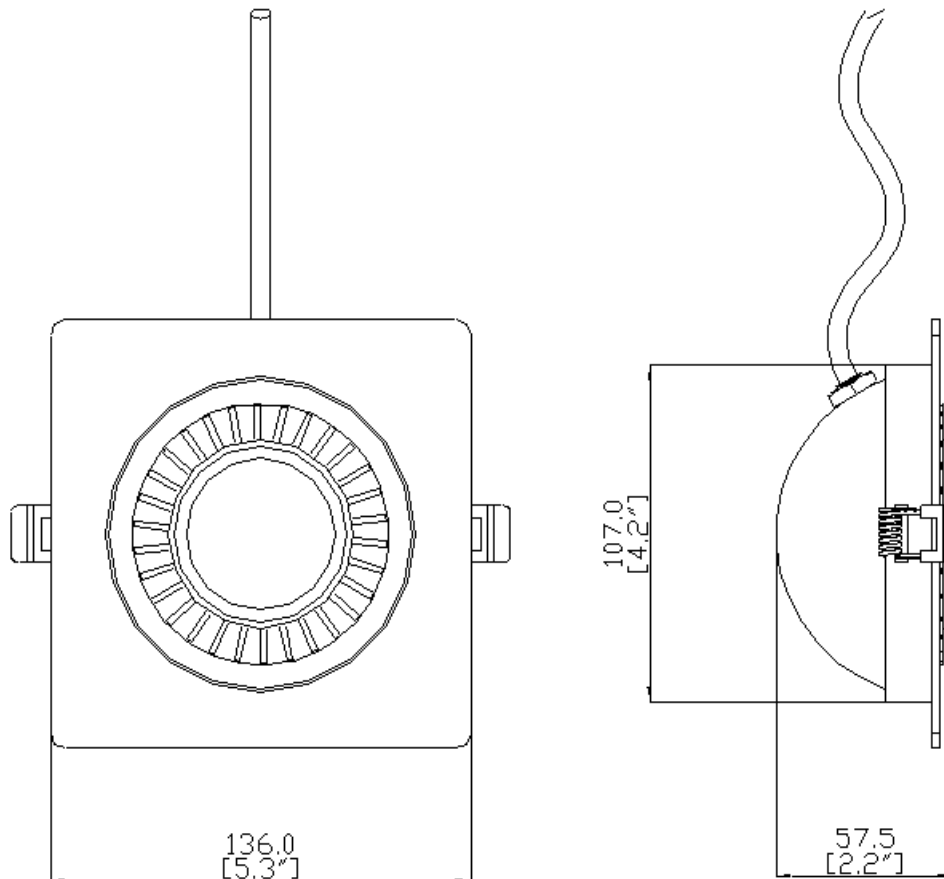

Specification

Watt	15W
Voltage	AC 120V/120-277V
Driver	Liteharbor
PF	>0.9
Dimming	Dimmable
Lumen	1200lm
Light Source	COB
CRI	90+
Beam Angle	30D/60D
CCT	2700K-5000K
Material	Aluminum
Finish	White/Black

Listing / Warranty

ETL listed to US and Canadian standards for damp location W/Feed through.

3 Year Limited Warranty.

Dimensions

Liteharbor Lighting Technology Co., Ltd.

New Industry Area Hecun Danzao Town
Nanhai Foshan City Guangdong China

TEL: +86-757-8180 8687

FAX: +86-757-8180 8685

E-mail: info@liteharbor.com

Website: www.liteharbor.com

Specifications subject to change w/o notice

Revision: May, 2019