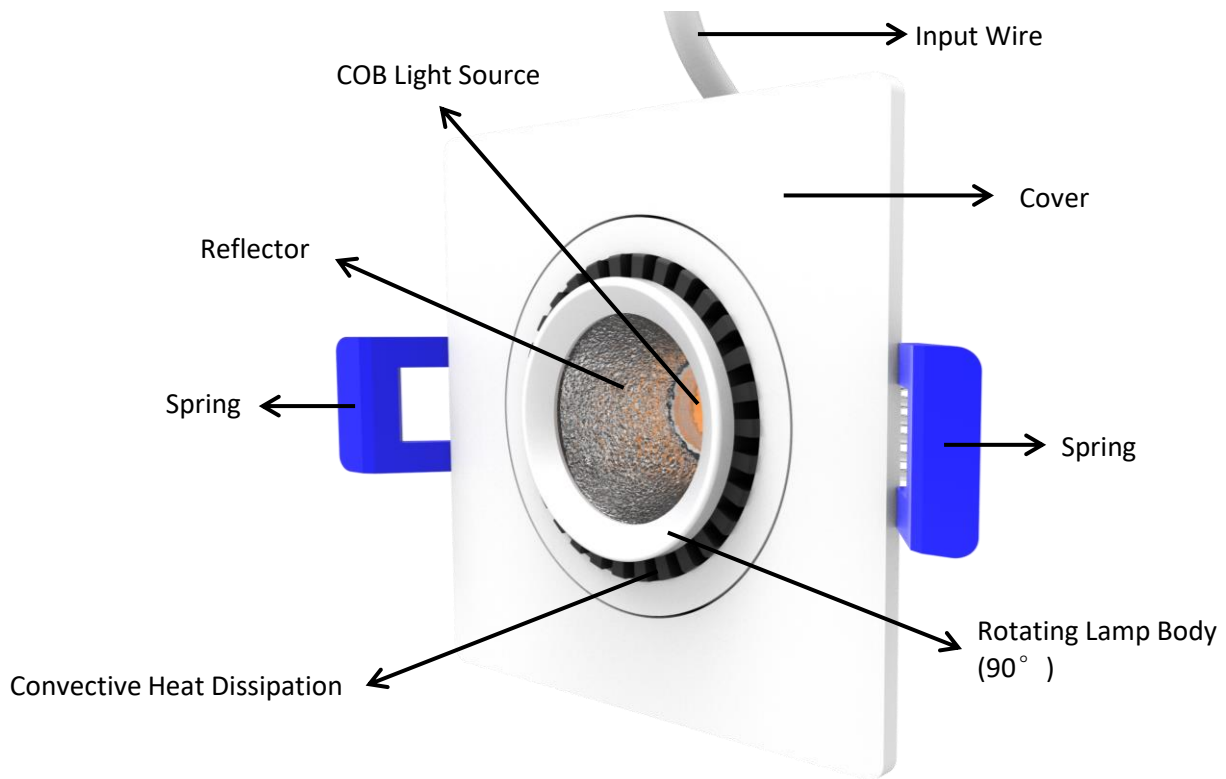

Structural Introduction

LED DOWNLIGHT

Ordering Guide

Series	Input Voltage	Watt	CCT	Finish
☐ BEL4-B-S	☐ 120V	☐ 15W	☐ 2700K	☐ Black
LED Eyeball	☐ 120-277V		☐ 3000K	☐ White
Downlight			☐ 4000K	
			☐ 5000K	

Liteharbor Lighting Technology Co., Ltd.
New Industry Area Hecun Danzao Town
Nanhai Foshan City Guangdong China

TEL: +86-757-8180 8687
FAX: +86-757-8180 8685
E-mail: info@liteharbor.com

Website: www.liteharbor.com
Specifications subject to change w/o notice
Revision: May. 2019