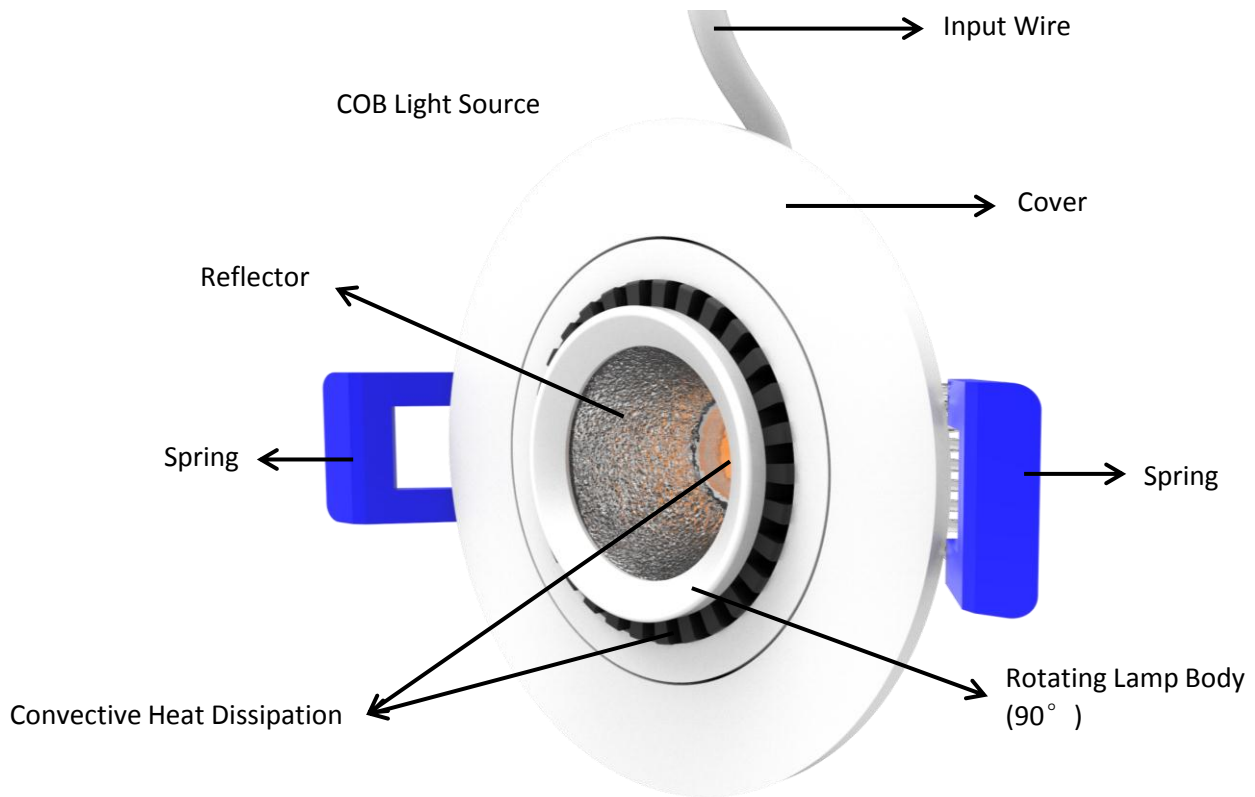

Structural Introduction

LED DOWNLIGHT

Ordering Guide

Series	Input Voltage	Watt	CCT	Finish
☐ BEL3-B-NC	☐ 120V	☐ 10W	☐ 2700K	☐ Black
LED Eyeball Downlight				
			☐ 3000K	☐ White
			☐ 4000K	
			☐ 5000K	

Liteharbor Lighting Technology Co., Ltd.
New Industry Area Hecun Danzao Town
Nanhai Foshan City Guangdong China

TEL: +86-757-8180 8687
FAX: +86-757-8180 8685
E-mail: info@liteharbor.com

Website: www.liteharbor.com
Specifications subject to change w/o notice
Revision: Jun. 2019