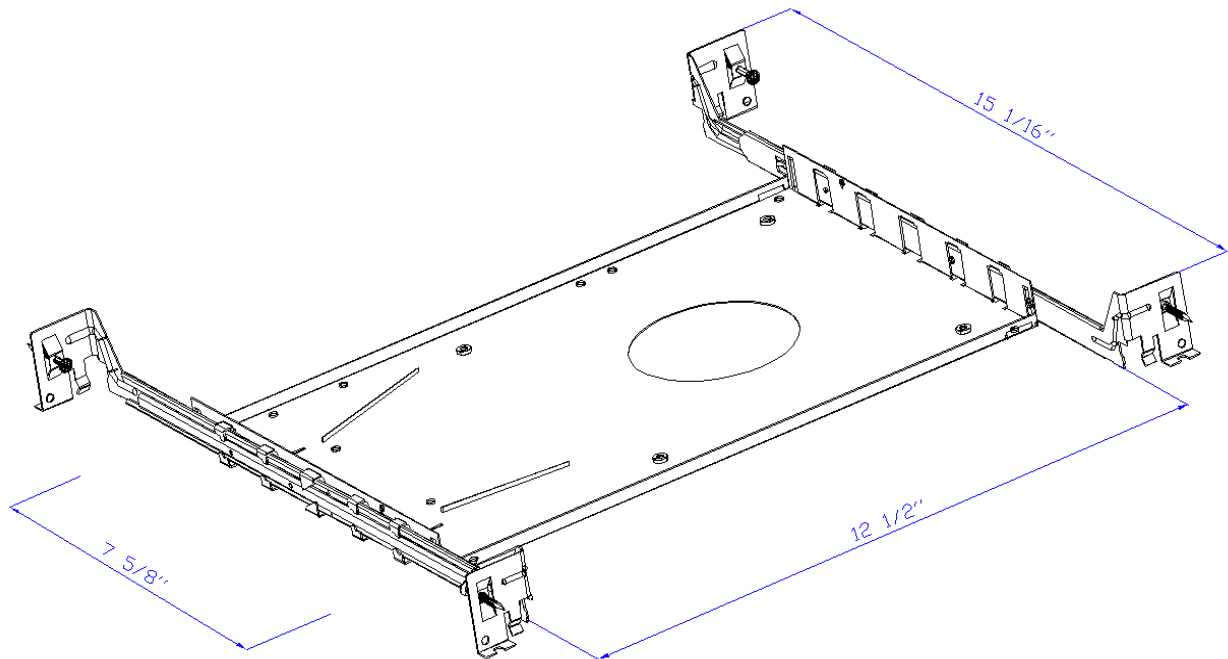

Specification

Watt	10W
Voltage	AC 120V
Driver	Liteharbor
PF	>0.9
Dimming	Dimmable
Lumen	800lm
Light Source	COB
CRI	90+
Beam Angle	30D/60D
CCT	2700K-5000K
Material	Aluminum
Finish	White/Black

Listing / Warranty

ETL listed to US and Canadian standards for damp location W/Feed through.

3 Year Limited Warranty.

Dimensions

Liteharbor Lighting Technology Co., Ltd.

New Industry Area Hecun Danzao Town
Nanhai Foshan City Guangdong China

TEL: +86-757-8180 8687

FAX: +86-757-8180 8685

E-mail: info@liteharbor.com

Website: www.liteharbor.com

Specifications subject to change w/o notice

Revision: Jun. 2019