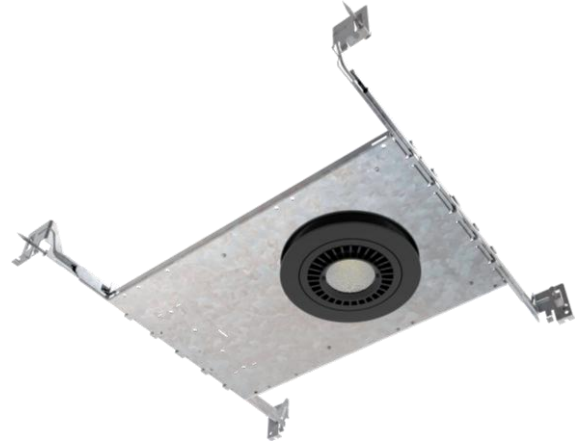

BEL4-B-NC LED EYEBALL DOWNLIGHT

Catalog #		Prepared by	LiteHarbor
Project		Date	
Notes			

White

Black

4 Inch New Construction Round Shape LED COB Eyeball Downlight

Description

This is a 4" rotatable new construction LED eyeball downlight allow for you to set the ambiance in your space, a full range of repositioning to highlight your decoration, giving you everything needed to install this beautiful, ultra thin recessed lighting solution.

Features

- Aluminum housing with one piece frame constructed of high quality steel die cut.
- Swivel eyeball trim allows the flexibility focus light on a specific area and create the ambiance you desire.
- Dimming: TRAIC Dimming, (0-10V dimming for 120-277V).
- Protected LED driver performs at 120V (120-277V available).
- This fixture is built to last with maintenance-free energy efficient LEDs.
- Eyeball can be adjusted to 90 degrees.
- Beam Angle: 30/60 Degree.
- IP Rating: IP44.