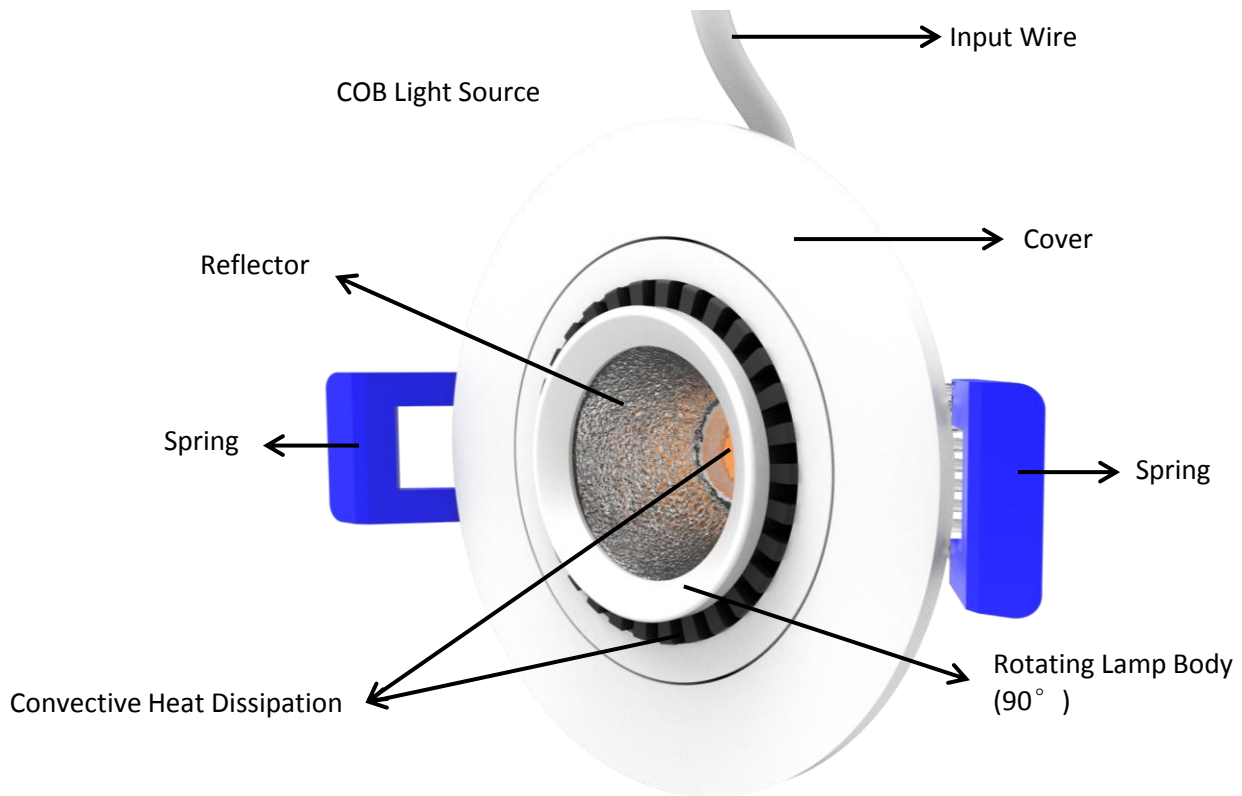

Structural Introduction

LED DOWNLIGHT

Ordering Guide

Series	Input Voltage	Watt	CCT	Finish
☐ BEL4-B-NC	☐ 120V	☐ 15W	☐ 2700K	☐ Black
LED Eyeball	☐ 120-277V		☐ 3000K	☐ White
Downlight			☐ 4000K	
			☐ 5000K	

Liteharbor Lighting Technology Co., Ltd.
New Industry Area Hecun Danzao Town
Nanhai Foshan City Guangdong China

TEL: +86-757-8180 8687
FAX: +86-757-8180 8685
E-mail: info@liteharbor.com

Website: www.liteharbor.com
Specifications subject to change w/o notice
Revision: Jun. 2019