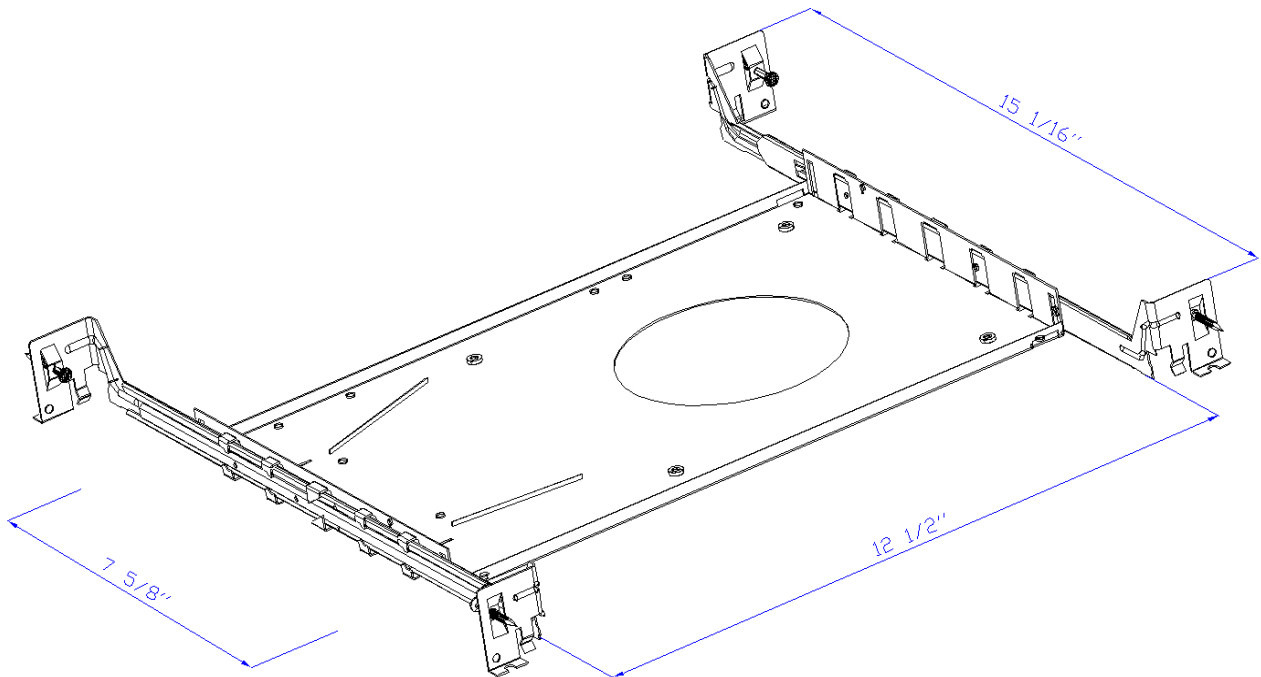

Specification

Watt	15W
Voltage	AC 120V/120-277V
Driver	Liteharbor
PF	>0.9
Dimming	Dimmable
Lumen	1200lm
Light Source	COB
CRI	90+
Beam Angle	30D/60D
CCT	2700K-5000K
Material	Aluminum
Finish	White/Black

Listing / Warranty

ETL listed to US and Canadian standards for damp location W/Feed through.

3 Year Limited Warranty.

Dimensions

Liteharbor Lighting Technology Co., Ltd.

New Industry Area Hecun Danzao Town
Nanhai Foshan City Guangdong China

TEL: +86-757-8180 8687

FAX: +86-757-8180 8685

E-mail: info@liteharbor.com

Website: www.liteharbor.com

Specifications subject to change w/o notice

Revision: Jun. 2019