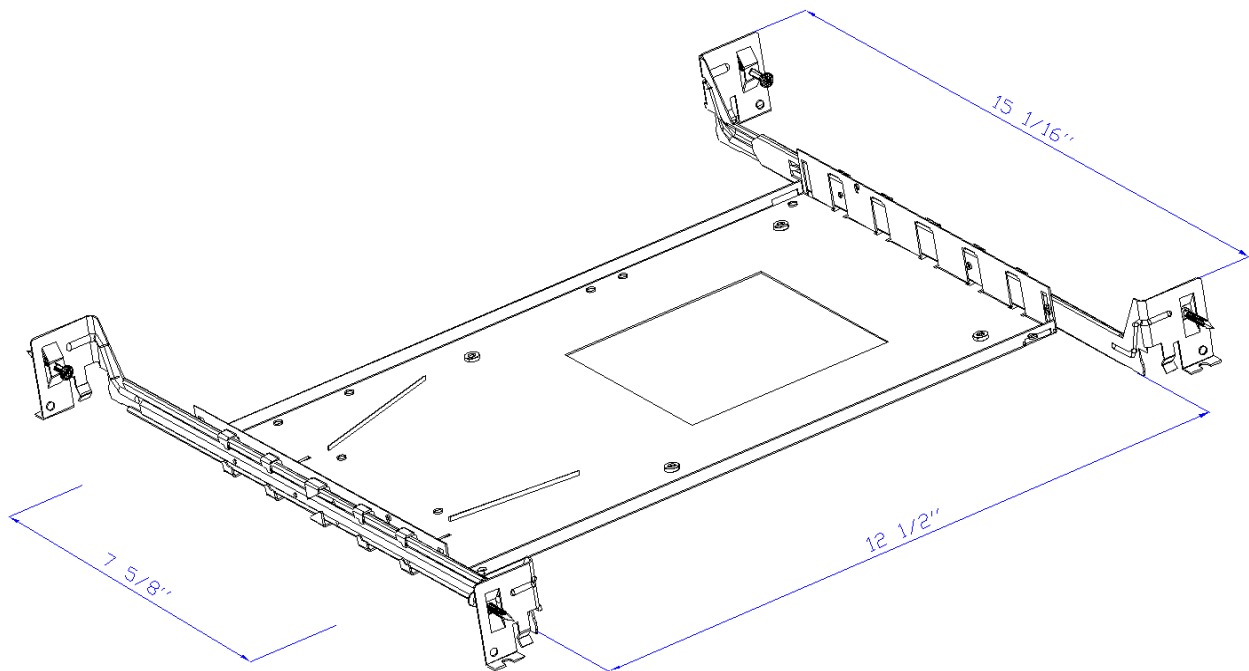

Specification

Watt	15W
Voltage	AC 120V/120-277V
Driver	Liteharbor
PF	>0.9
Dimming	Dimmable
Lumen	1200lm
Light Source	COB
CRI	90+
Beam Angle	30D/60D
CCT	2700K-5000K
Material	Aluminum
Finish	White/Black

Listing / Warranty

ETL listed to US and Canadian standards for damp location W/Feed through.

3 Year Limited Warranty.

Dimensions

Liteharbor Lighting Technology Co., Ltd.

New Industry Area Hecun Danzao Town
Nanhai Foshan City Guangdong China

TEL: +86-757-8180 8687

FAX: +86-757-8180 8685

E-mail: info@liteharbor.com

Website: www.liteharbor.com

Specifications subject to change w/o notice

Revision: Jun. 2019