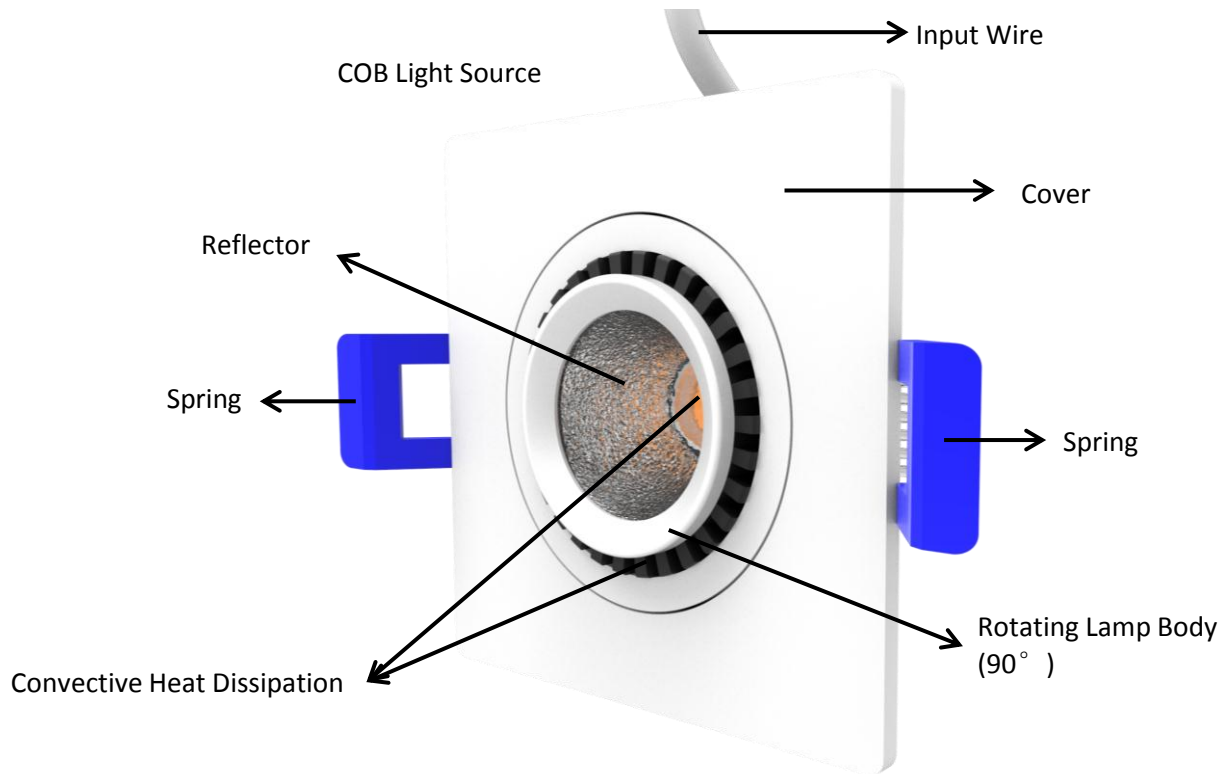

Structural Introduction

LED DOWNLIGHT

Ordering Guide

Series	Input Voltage	Watt	CCT	Finish
☐ BEL4-B-S-NC	☐ 120V	☐ 15W	☐ 2700K	☐ Black
LED Eyeball	☐ 120-277V		☐ 3000K	☐ White
Downlight			☐ 4000K	
			☐ 5000K	

Liteharbor Lighting Technology Co., Ltd.
New Industry Area Hecun Danzao Town
Nanhai Foshan City Guangdong China

TEL: +86-757-8180 8687
FAX: +86-757-8180 8685
E-mail: info@liteharbor.com

Website: www.liteharbor.com
Specifications subject to change w/o notice
Revision: Jun. 2019