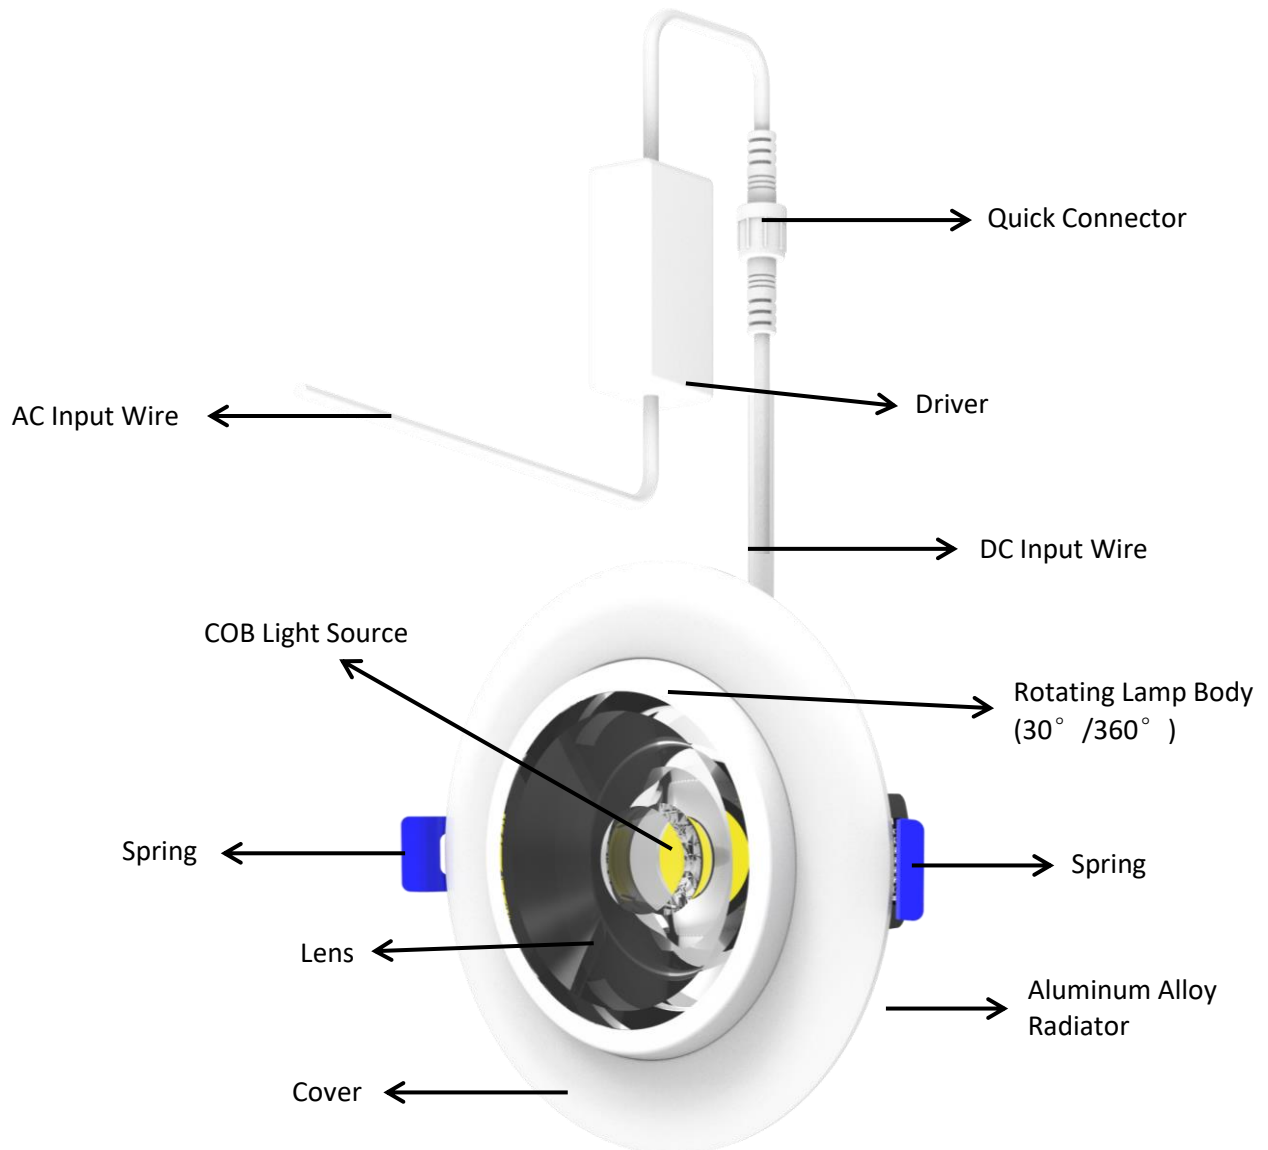

Structural Introduction

LED DOWNLIGHT

Ordering Guide

Series	Input Voltage	Watt	CCT	Finish
☐ BEL4-A-02-NC	☐ 120V	☐ 15W	☐ 2700K	☐ Black
LED Eyeball	☐ 120-277V		☐ 3000K	☐ White
Downlight			☐ 4000K	
			☐ 5000K	

Liteharbor Lighting Technology Co., Ltd.
New Industry Area Hecun Danzao Town
Nanhai Foshan City Guangdong China

TEL: +86-757-8180 8687
FAX: +86-757-8180 8685
E-mail: info@liteharbor.com

Website: www.liteharbor.com
Specifications subject to change w/o notice
Revision: May. 2019