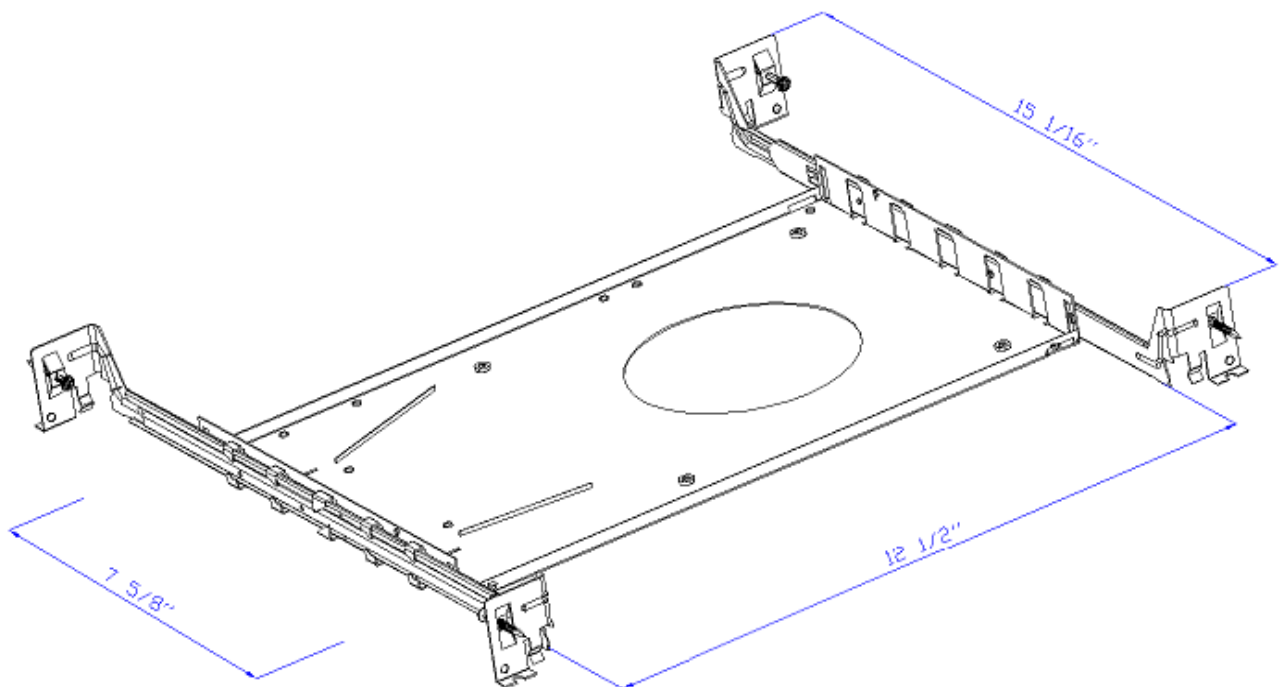

Specification

Watt	15W
Voltage	AC 120V/120-277V
Driver	Liteharbor
PF	>0.9
Dimming	Dimmable
Lumen	1200lm
Light Source	COB
CRI	90+
Beam Angle	30D/60D
CCT	2700K-5000K
Material	Aluminum
Finish	White/Black

Listing / Warranty

ETL listed to US and Canadian standards for damp location W/Feed through.

3 Year Limited Warranty.

Dimensions

LED DOWNLIGHT

Liteharbor Lighting Technology Co., Ltd.

New Industry Area Hecun Danzao Town
Nanhai Foshan City Guangdong China

TEL: +86-757-8180 8687

FAX: +86-757-8180 8685

E-mail: info@liteharbor.com

Website: www.liteharbor.com

Specifications subject to change w/o notice

Revision: May. 2019