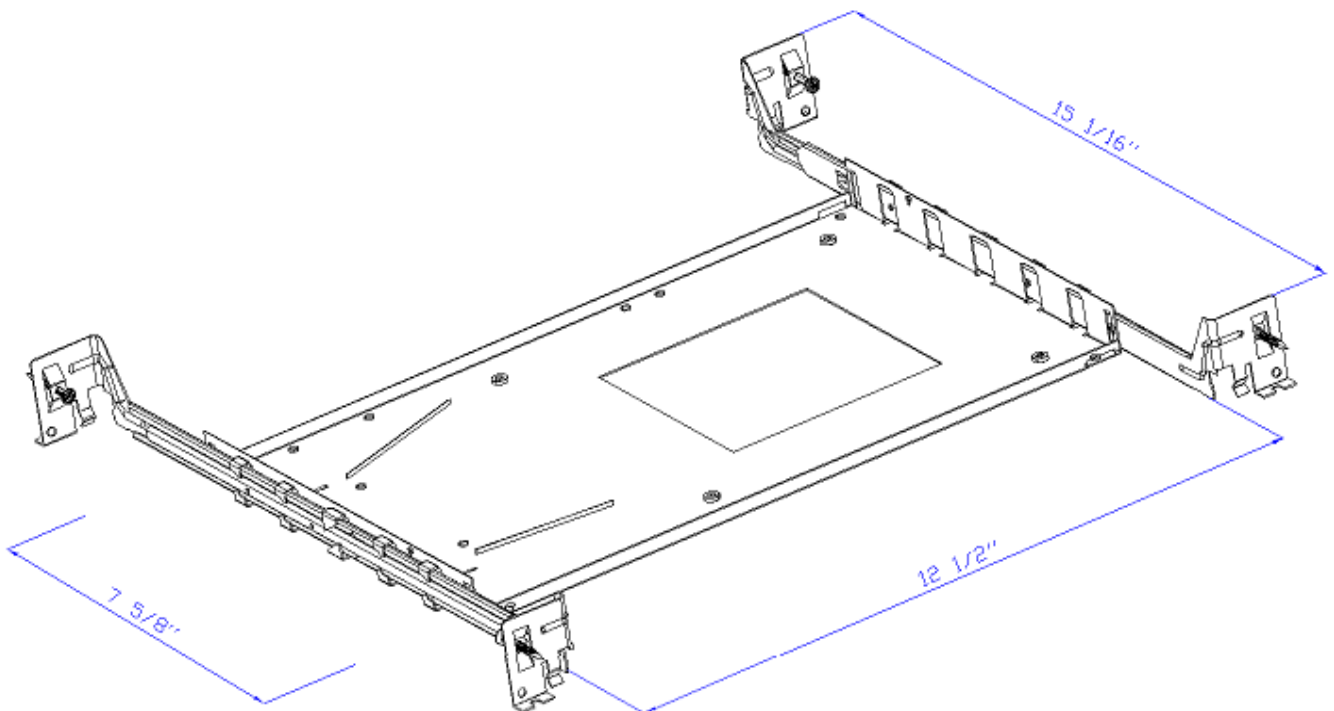

Specification

Watt	15W
Voltage	AC 120V/120-277V
Driver	Liteharbor
PF	>0.9
Dimming	Dimmable
Lumen	1200lm
Light Source	COB
CRI	90+
Beam Angle	30D/60D
CCT	2700K-5000K
Material	Aluminum
Finish	White/Black

Listing / Warranty

ETL listed to US and Canadian standards for damp location W/Feed through.

3 Year Limited Warranty.

Dimensions

Liteharbor Lighting Technology Co., Ltd.

New Industry Area Hecun Danzao Town
Nanhai Foshan City Guangdong China

TEL: +86-757-8180 8687

FAX: +86-757-8180 8685

E-mail: info@liteharbor.com

Website: www.liteharbor.com

Specifications subject to change w/o notice

Revision: May. 2019