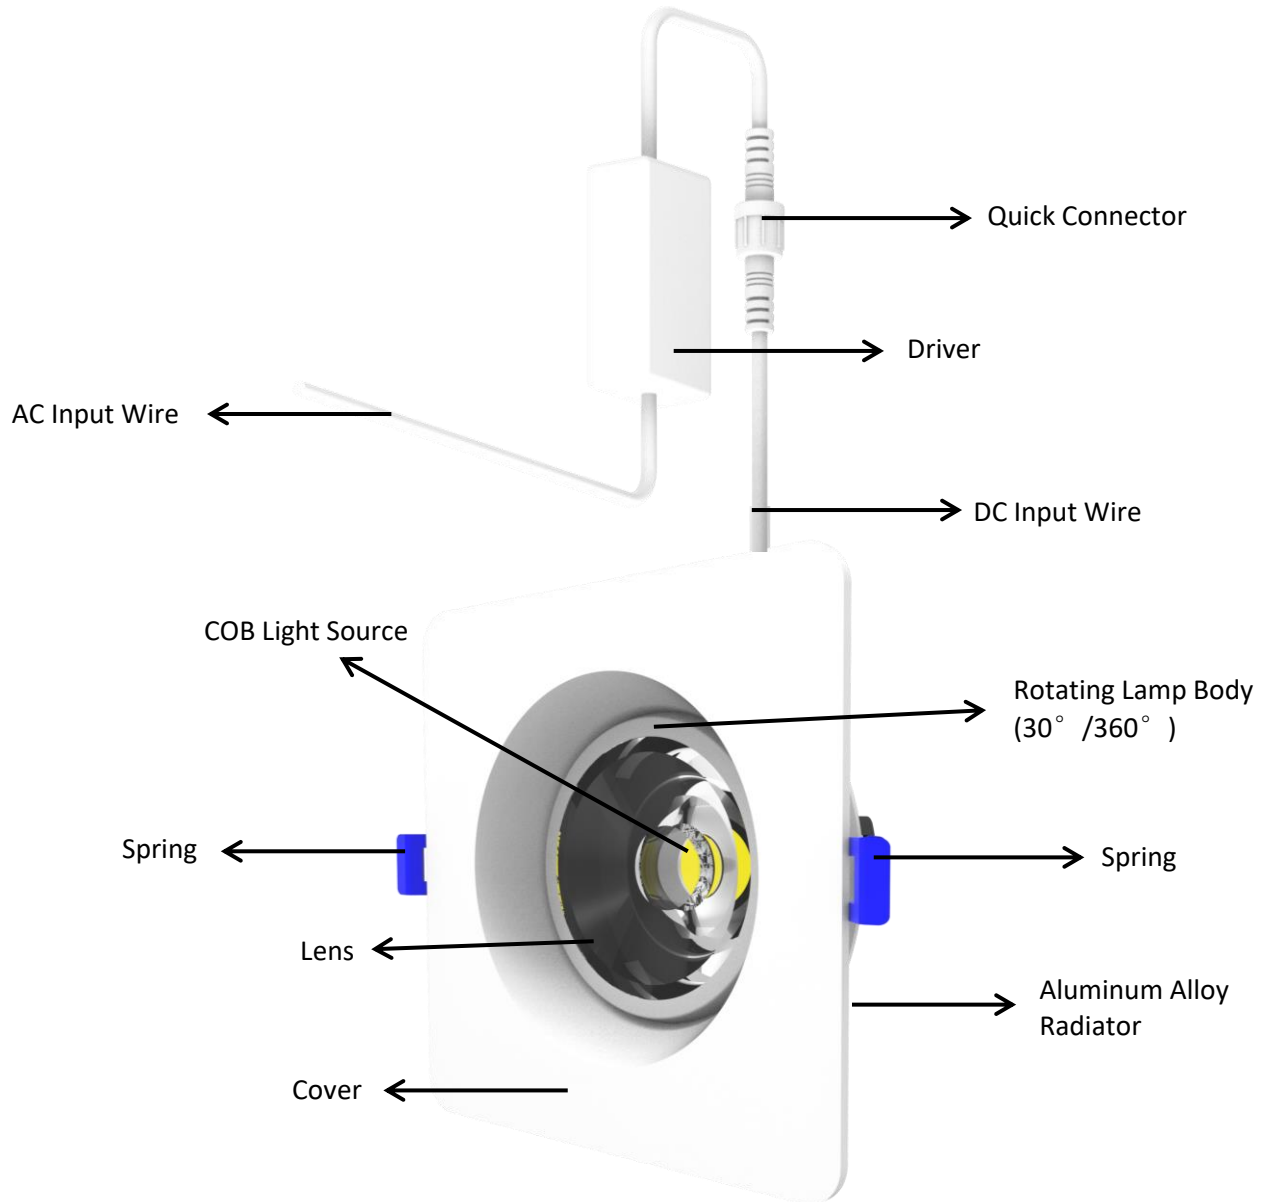

Structural Introduction

LED DOWNLIGHT

Ordering Guide

Series	Input Voltage	Watt	CCT	Finish
□ BEL4-A-S01-NC	□ 120V	□ 15W	□ 2700K	□ Black
LED Eyeball	□ 120-277V		□ 3000K	□ White
Downlight			□ 4000K	
			□ 5000K	

Liteharbor Lighting Technology Co., Ltd.
New Industry Area Hecun Danzao Town
Nanhai Foshan City Guangdong China

TEL: +86-757-8180 8687
FAX: +86-757-8180 8685
E-mail: info@liteharbor.com

Website: www.liteharbor.com
Specifications subject to change w/o notice
Revision: May. 2019