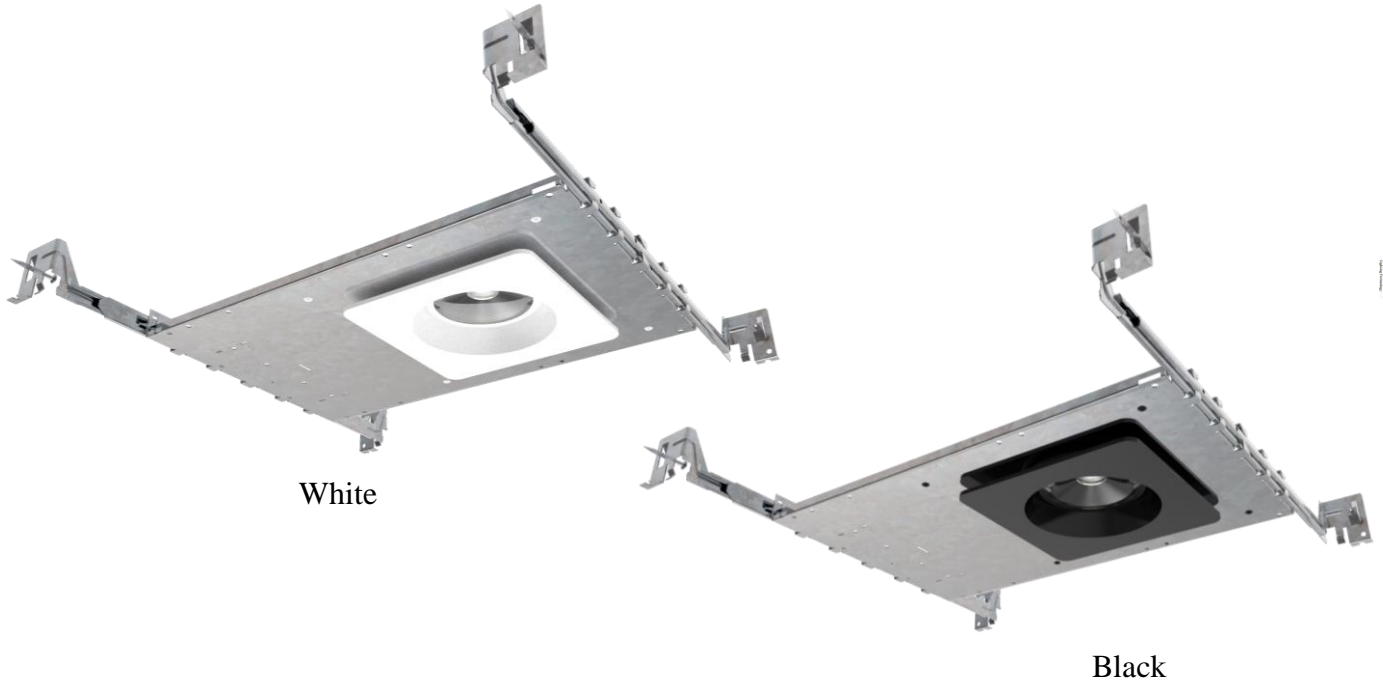

BEL4-A-S01-NC LED EYEBALL DOWNLIGHT

Catalog #		Prepared by	LiteHarbor
Project		Date	
Notes			

White

Black

LED DOWNLIGHT

4 Inch New Construction Square Shape LED Eyeball Downlight

Description

This is a 4" rotatable new construction LED eyeball downlight allow for you to set the ambiance in your space, a full range of repositioning to highlight your decoration, giving you everything needed to install this beautiful, ultra thin recessed lighting solution.

Features

- Aluminum housing with one piece frame constructed of high quality steel die cut.
- Swivel eyeball trim allows the flexibility focus light on a specific area and create the ambiance you desire.
- Dimming: TRAIC Dimming, (0-10V dimming for 120-277V).
- Protected LED driver performs at 120V (120-277V available).
- This fixture is built to last with maintenance-free energy efficient LEDs.
- Beam Angle: 30/60 Degree.
- IP Rating: IP44.