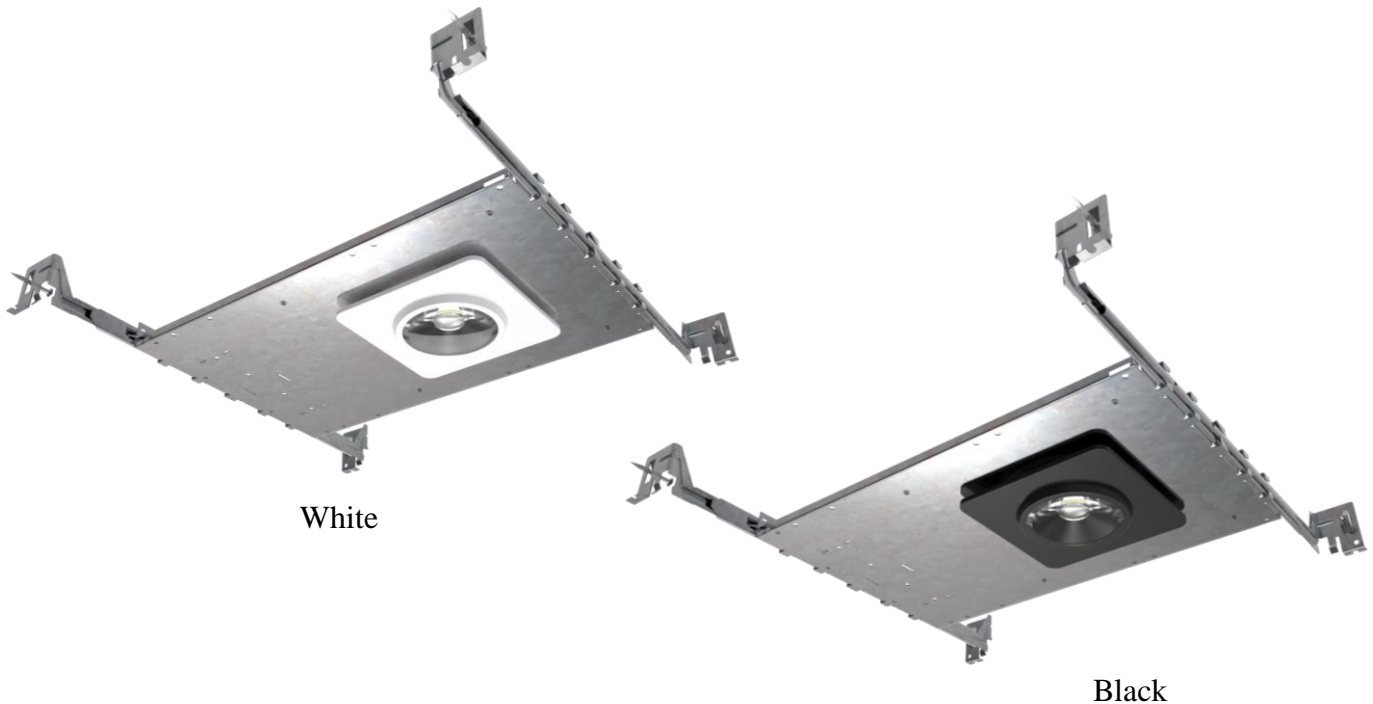

# BEL4-A-S02-NC LED EYEBALL DOWNLIGHT

<b>Catalog #</b>		<b>Prepared by</b>	LiteHarbor
<b>Project</b>		<b>Date</b>	
<b>Notes</b>			

LED DOWNLIGHT

## 4 Inch New Construction Square Shape LED Eyeball Downlight

### Description

This is a 4" rotatable new construction LED eyeball downlight allow for you to set the ambiance in your space, a full range of repositioning to highlight your decoration, giving you everything needed to install this beautiful, ultra thin recessed lighting solution.

### Features

- Aluminum housing with one piece frame constructed of high quality steel die cut.
- Swivel eyeball trim allows the flexibility focus light on a specific area and create the ambiance you desire.
- Dimming: TRAIC Dimming, (0-10V dimming for 120-277V).
- Protected LED driver performs at 120V (120-277V available).
- This fixture is built to last with maintenance-free energy efficient LEDs.
- Beam Angle: 30/60 Degree.
- IP Rating: IP44.