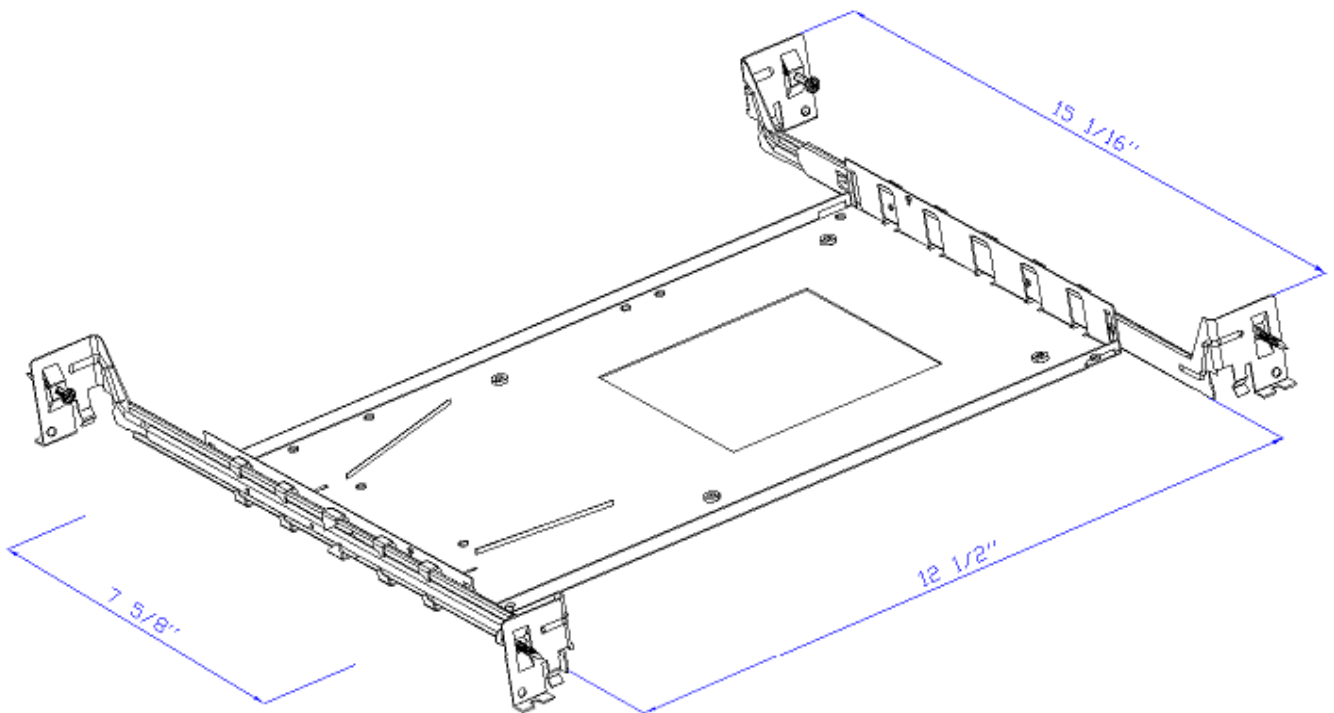

Specification

Watt	15W
Voltage	AC 120V/120-277V
Driver	Liteharbor
PF	>0.9
Dimming	Dimmable
Lumen	1200lm
Light Source	COB
CRI	90+
Beam Angle	30D/60D
CCT	2700K-5000K
Material	Aluminum
Finish	White/Black

Listing / Warranty

ETL listed to US and Canadian standards for damp location W/Feed through.

3 Year Limited Warranty.

Dimensions

LED DOWNLIGHT

Liteharbor Lighting Technology Co., Ltd.

New Industry Area Hecun Danzao Town
Nanhai Foshan City Guangdong China

TEL: +86-757-8180 8687

FAX: +86-757-8180 8685

E-mail: info@liteharbor.com

Website: www.liteharbor.com

Specifications subject to change w/o notice

Revision: May. 2019