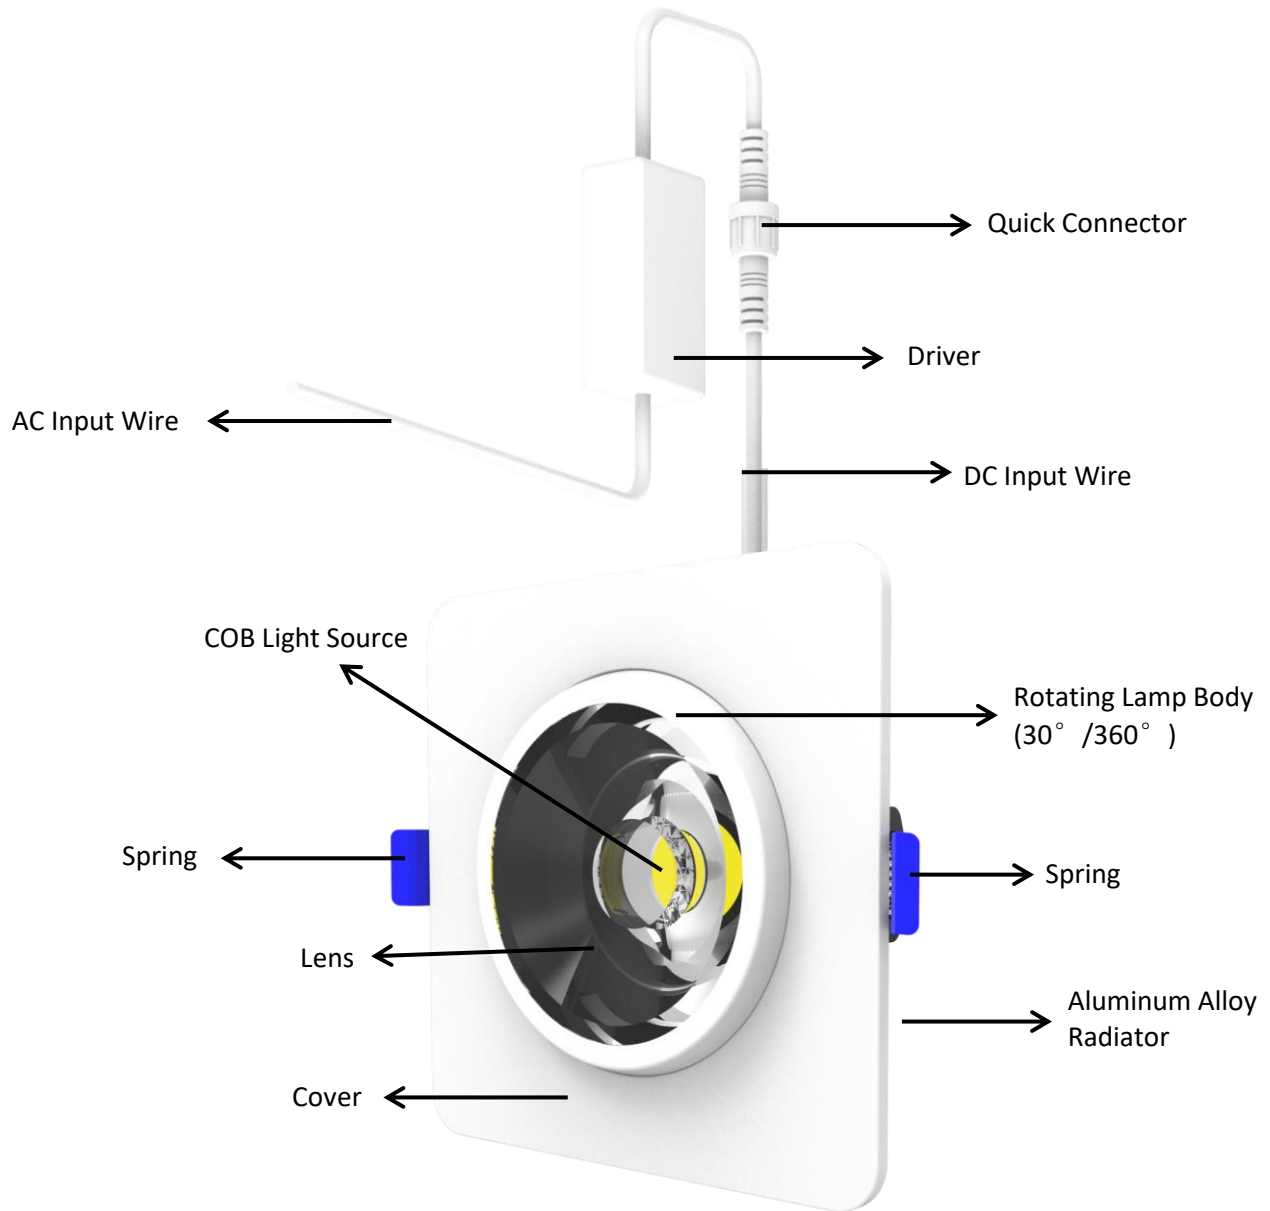

### Description

This is a 4" rotatable new construction LED eyeball downlight allow for you to set the ambiance in your space, a full range of repositioning to highlight your decoration, giving you everything needed to install this beautiful, ultra thin recessed lighting solution.

### Features

- Aluminum housing with one piece frame constructed of high quality steel die cut.
- Swivel eyeball trim allows the flexibility focus light on a specific area and create the ambiance you desire.
- Dimming: TRAIC Dimming, (0-10V dimming for 120-277V).
- Protected LED driver performs at 120V (120-277V available).
- This fixture is built to last with maintenance-free energy efficient LEDs.
- Beam Angle: 30/60 Degree.
- IP Rating: IP44.

## Structural Introduction

LED DOWNLIGHT