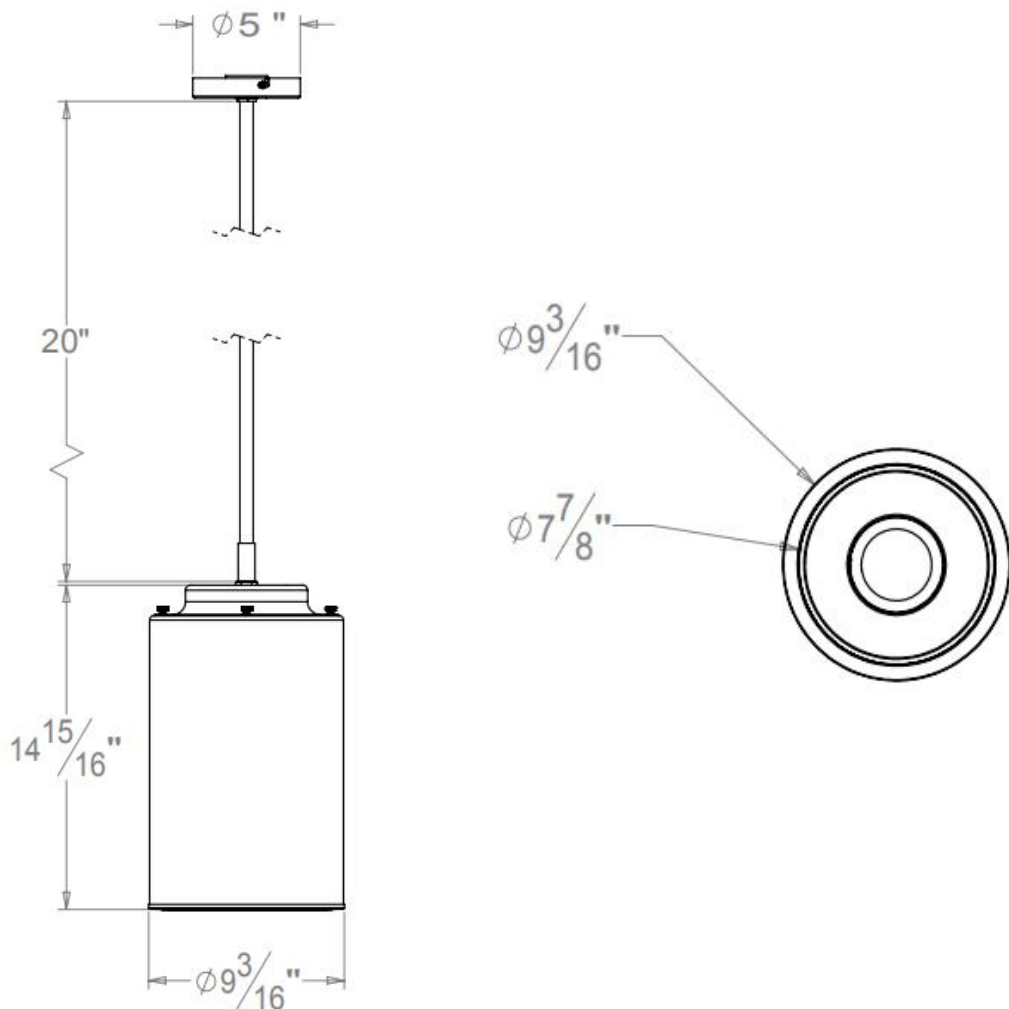

CCT: 2700-4000K
Lumen: 810/1170/1530/1890/2340/3330LM
PF: >0.98
CRI: 80+/90+
Luminous efficiency: 90lm /W
Shape: Cylinders

Mounting

Pendant mounted.

Listing / Warranty

ETL listed to US and Canadian standards for damp location W/Feed through.
5 Year Limited Warranty.

Dimensions

LED PENDANT DOWNLIGHT

Liteharbor Lighting Technology Co., Ltd.
New Industry Area Hecun Danzao Town
Nanhai Foshan City Guangdong China

TEL: +86-757-8180 8687
FAX: +86-757-8180 8685
E-mail: info@liteharbor.com

Website: www.liteharbor.com
Specifications subject to change w/o notice
Revision: Jul. 2019