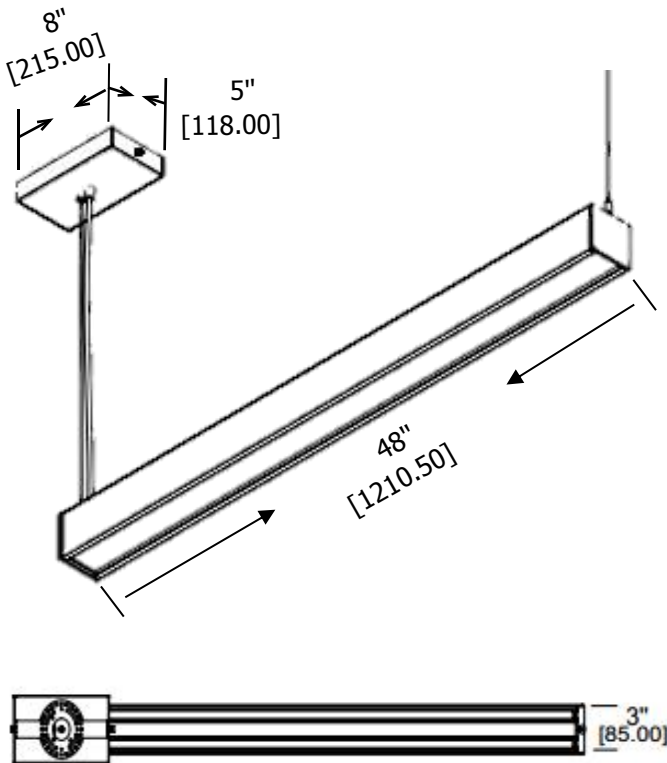

DG0704-C LED LINEAR LIGHT

Catalog #		Prepared by	LiteHarbor
Project		Date	
Notes			

FEATURES

- Simple elegant linear fixture suitable for high end offices, lounges, retail space and showrooms.
- Invisible LED source, produces high quality illumination with CRI>80/90.
- Integrated 0-10V or SCR dim driver for even greater energy saving.
- Simple pendant installation with aircraft cable.
- Adaptable hardware convert individual fixtures to linkable light for continuous run.
- High-quality optical design, lights upward for unique ambient lighting, and efficient down light for task lighting.