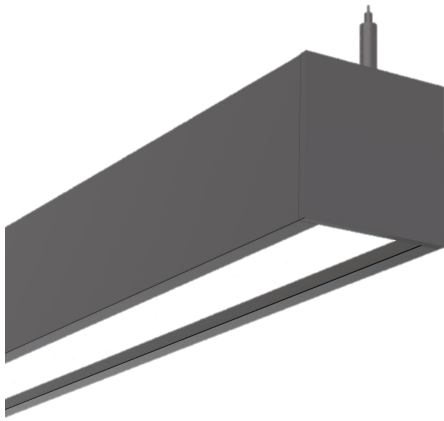

PERFORMANCE SUMMARY

1	Family Version	2	Energy (W)	3	OPTICAL DISTRIBUTION
	DG0704-A		25W		OD 75/25 | 75%up/25%down
	DG0704-B		40W		OD 50/50 | 50%up/50%down
	DG0704-C		55W		OD 25/75 | 25%up/75%down

4	CRI	5	COLOR TEMP	6	FINISH	7	VOLTAGE
	80 | 80 CRI		27 | 2700K		SBK | Sand Black		Universal
	90 | 90 CRI		30 | 3000K		SG | Sand Grey		
	Applies to both UP & DOWN		35 | 3500K		SWH | Sand White		
			40 | 4000K				

8	DIMMABLE	9	INSTALLATION SELECTION	10	REMOTE CONTROLS
	Non-Dim		S | Structure or remodel		Multifunction Remote Controller
	0-10 V Dim 120-277 V		R | Remote		Microwave Motion Sensor
	Triac Dim		D | Drywall		
	RF2.4G		T | The Wire Spacing		

11	LENGTH	12	MOUNTING	13	PACKAGING
	2 | 2ft		Drywall+Cable length(49" STD)		OP | Ordinary Package
	4 | 4ft		Drywall+Cable length(Costomize)		SP | Specialized Package
	8 | 8ft				CP | Customized Package
	16 | 16ft				

Other special requirements please confirm with factory.

Liteharbor Lighting Technology Co., Ltd.

New Industry Area Hecun Danzao Town
Nanhai Foshan City Guangdong China

TEL: +86-757-8180 8687

FAX: +86-757-8180 8685

E-mail: info@liteharbor.com

Website: www.liteharbor.com

Specifications subject to change w/o notice

Revision: MAR. 2020