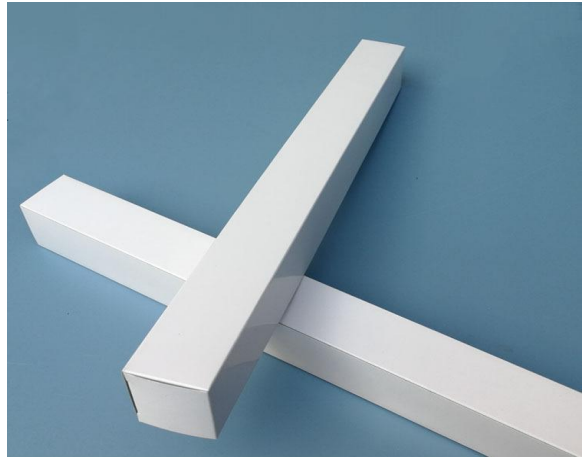

PACKAGING

Ordinary Package

Specialized Package