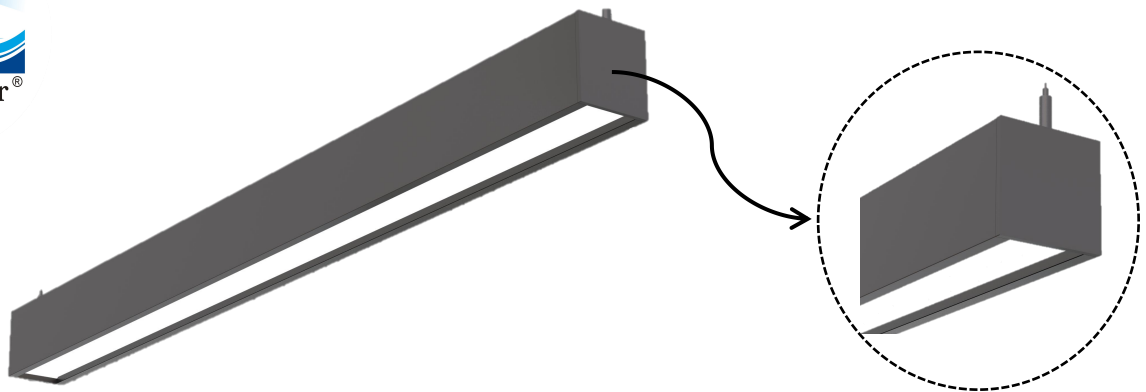

DG0704-C LED LINEAR LIGHT

Catalog #		Prepared by	LiteHarbor
Project		Date	
Notes			

FEATURES

- Simple elegant linear fixture suitable for high end offices, lounges, retail space and showrooms.
- Invisible LED source, produces high quality illumination with CRI>80/90.
- Integrated 0-10V or SCR dim driver for even greater energy saving.
- Simple pendant installation with aircraft cable.
- Adaptable hardware convert individual fixtures to linkable light for continuous run.
- High-quality optical design, lights upward for unique ambient lighting, and efficient down light for task lighting.