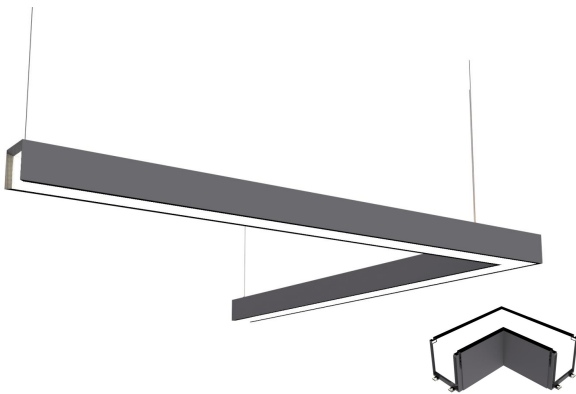

TEL: +86-757-8180 8687
FAX: +86-757-8180 8685
E-mail: info@liteharbor.com

Website: www.liteharbor.com
Specifications subject to change w/o notice
Revision: MAR. 2020

STITCHING DISPLAY

1. Straight Stitching

2. T-Type Stitching

3. Right angle Stitching

4. Cross Stitching

5. Y-splicing Display

Standalone fixtures are available in 4', 6' and 8' normal lengths

Run lengths are available in 2 PCS normal increments

Liteharbor Lighting Technology Co., Ltd.