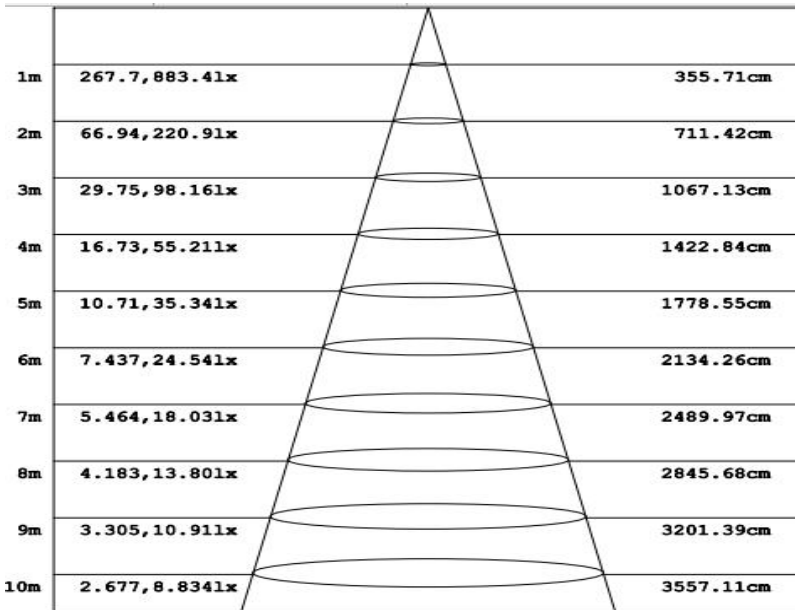

Revision: MAR. 2020

PERFORMANCE DATA

LUMINOUS INTENSITY DISTRIBUTION DIAGRAM

Lumens up: 1037 lm
 Lumens down: 4692 lm
 Total lumens: 5729 lm (for 4ft)
 Input Watts: 55 W
 Efcacy: 104 lm/W
 CRI: 80 shown
 Test System: EVERFINE GO-R5000_V2 SYSTEM V2.0.366

Flux out: 2990 lm

Height Eavg, Emax Angle: 92.85deg Diameter

Note: The Curves indicate the illuminated area and the average illumination when the luminaire is at different distance.

Liteharbor Lighting Technology Co., Ltd.
 New Industry Area Hecun Danzao Town
 Nanhai Foshan City Guangdong China