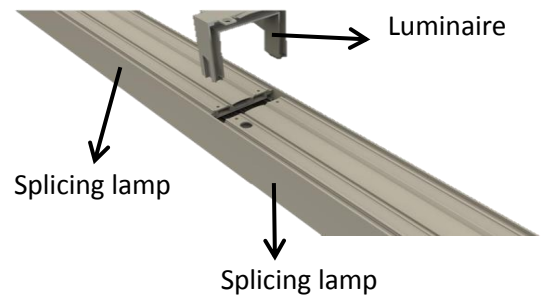

E-mail: info@liteharbor.com

Website: www.liteharbor.com

Specifications subject to change w/o notice

Revision: MAR. 2020

STRUCTURE ELUCIDATION

LIGHT GUIDE

- No lamp, Pendant Linear Light---The DGST4 Linear Light series by Liteharbor bring sophistication to office spaces with its never-before-seen performance with no lamp, only light, glare-free appearance. The lamp can illuminate two direction of up and down.
- The high performance LED create a soft and mystical light through the light guide plate and reflector. More importantly, you can adjust the brightness arbitrarily. A robust proprietary drive ensures equal light output, thermal management ensures reliability and a long life.