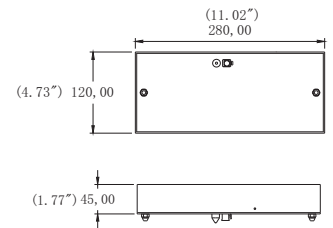

INSTALLATION SELECTION

Structure
or
remodel

In the installation of ceiling or cement wall, the junction box have installed first, and the hanger bar is screwed on the junction box first. Then connect, and finally Fix the suction top plate on the bar with a hand-twisted nut upper.