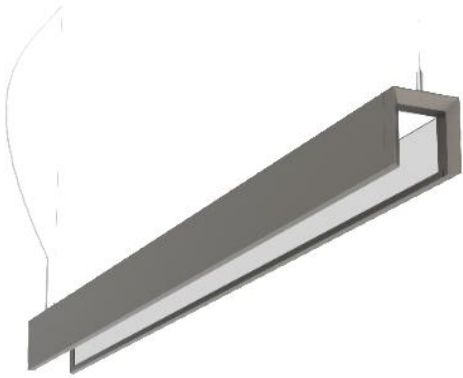

SERIES PRODUCTS

DG0704-A