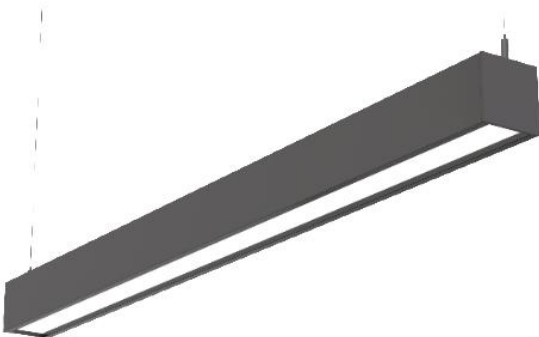

DG0704-C

More information pls contact to us