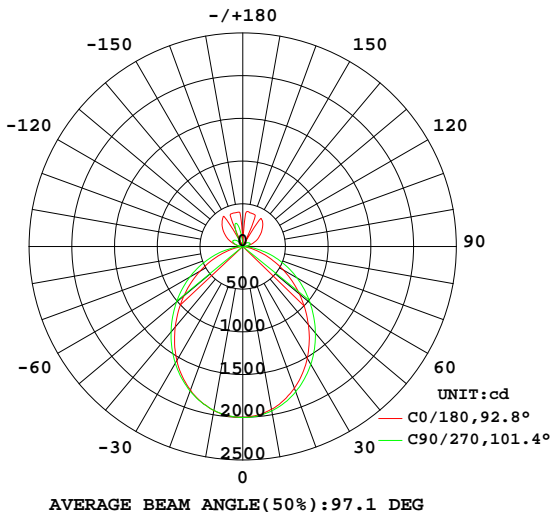

Revision: MAR. 2020

PERFORMANCE DATA

LUMINOUS INTENSITY DISTRIBUTION DIAGRAM

Lumens up: 1037 lm
 Lumens down: 4692 lm
 Total lumens: 5729 lm (for 4ft)
 Input Watts: 55 W
 Efcacy: 104 lm/W
 CRI: 80 shown
 Test System: EVERFINE GO-R5000_V2 SYSTEM V2.0.366

Test:U:120.01V I:0.4799A P:57.311W PF:0.9951 Freq:60.01Hz Lamp Flux:5729x1 lm			
DATA OF LAMP		PHOTOMETRIC DATA Eff: 102.26 lm/W	
MODEL	DG0704-C	Imax(cd)	2003
NOMINAL POWER(W)	55	LOR(%)	100
RATED VOLTAGE(V)	120	TOTAL FLUX(lm)	5729
NOMINAL FLUX(lm)	5729	CIE CLASS	SEMI-D.