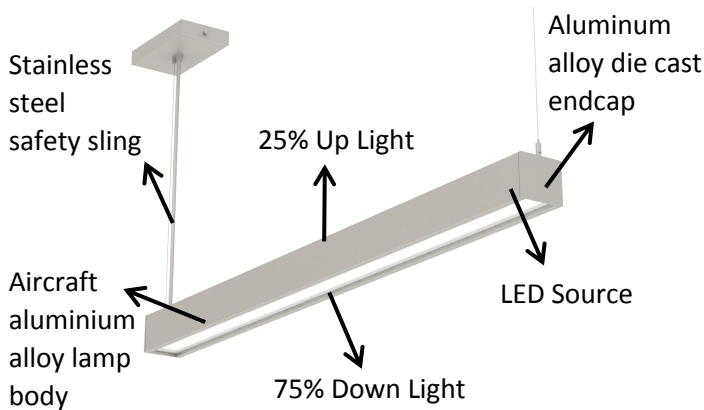

E-mail: info@liteharbor.com

Website: www.liteharbor.com

Specifications subject to change w/o notice

Revision: MAR. 2020

STRUCTURE ELUCIDATION

LIGHT GUIDE

- No lamp, Pendant Linear Light---The DGST4 Linear Light series by Liteharbor bring sophistication to office spaces with its never-before-seen performance with no lamp, only light, glare-free appearance. The lamp can illuminate two direction of up and down.
- The high performance LED create a soft and mystical light through the light guide plate and reflector. More importantly, you can adjust the brightness arbitrarily. A robust proprietary drive ensures equal light output, thermal management ensures reliability and a long life.