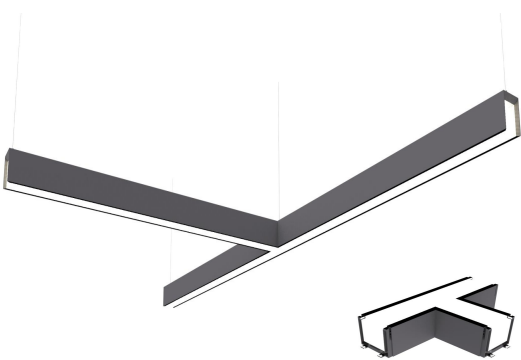

TEL: +86-757-8180 8687
FAX: +86-757-8180 8685
E-mail: info@liteharbor.com

Website: www.liteharbor.com
Specifications subject to change w/o notice
Revision: MAR. 2020

STITCHING DISPLAY

1. Straight Stitching

2. T-Type Stitching

3. Right angle Stitching

4. Cross Stitching

5. Y-splicing Display

Standalone fixtures are available in 4', 6' and 8' normal lengths

Run lengths are available in 2 PCS normal increments

Liteharbor Lighting Technology Co., Ltd.