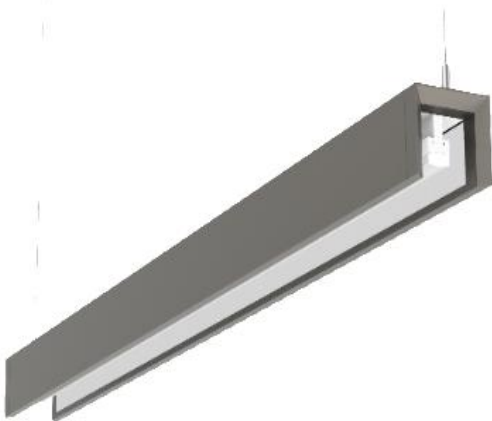

SERIES PRODUCTS

DG0704-B

More information pls contact to us

PACKAGING

Specialized Package

Other special requirements please confirm with factory

LED LINEAR LIGHT

Liteharbor Lighting Technology Co., Ltd.

New Industry Area Hecun Danzao Town
Nanhai Foshan City Guangdong China

TEL: +86-757-8180 8687

FAX: +86-757-8180 8685

E-mail: info@liteharbor.com

Website: www.liteharbor.com

Specifications subject to change w/o notice

Revision: MAR. 2020