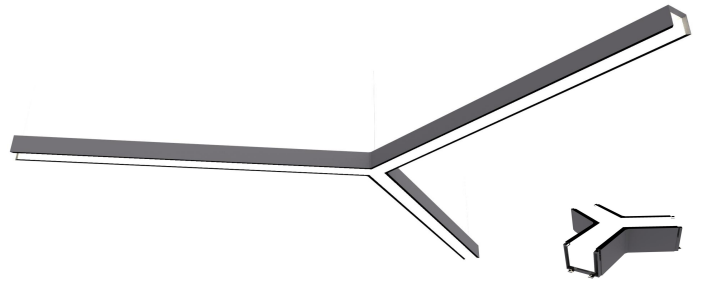

2. T-Type Stitching

3. Right angle Stitching

4. Cross Stitching

5. Y-splicing Display

Standalone fixtures are available in 4', 6' and 8' normal lengths

Run lengths are available in 2 PCS normal increments

Liteharbor Lighting Technology Co., Ltd.