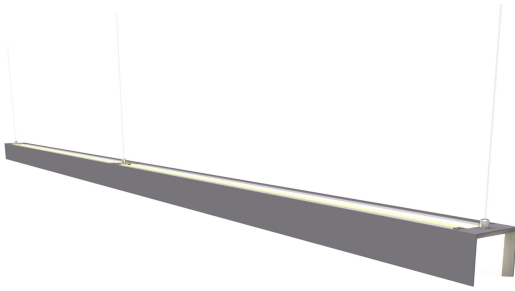

STITCHING DISPLAY

1. Straight Stitching