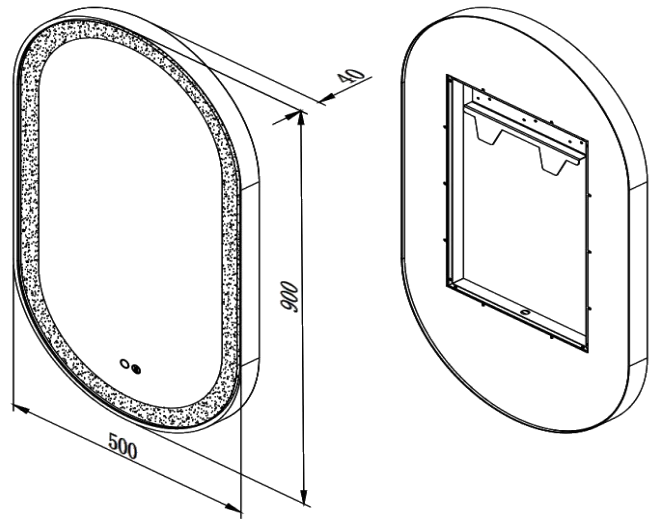

Website: www.liteharbor.com
Specifications subject to change w/o notice
Revision: Oct. 2021

DIMENSIONS

H. mm W. mm D. mm

900x500x40 mm

*Other sizes can be customized

| DETAILS | | | |
|-------------------|-------------------|----------------------------|----------------|
| Item No. | MR-025-2035 | Original Lumens efficiency | 100lm/w |
| Shape | Runway Shape | Light Source Type | INTEGRATED LED |
| IP Rating | IP44 | Total Wattage | 45W |
| Voltage | AC 120V-240V | Dimmable | Yes |
| Wattage | 7W/ft | Location Rating | Damp Location |
| CRI | 90 | Total Lumen | 4500lm |
| Function | Customization | Switch Type | Touch Switch |
| CCT | 3000K/4000K/5000K | Sliver Mirror Thickness | 5mm |
| Bluetooth speaker | Available | Listing | ETL listed |