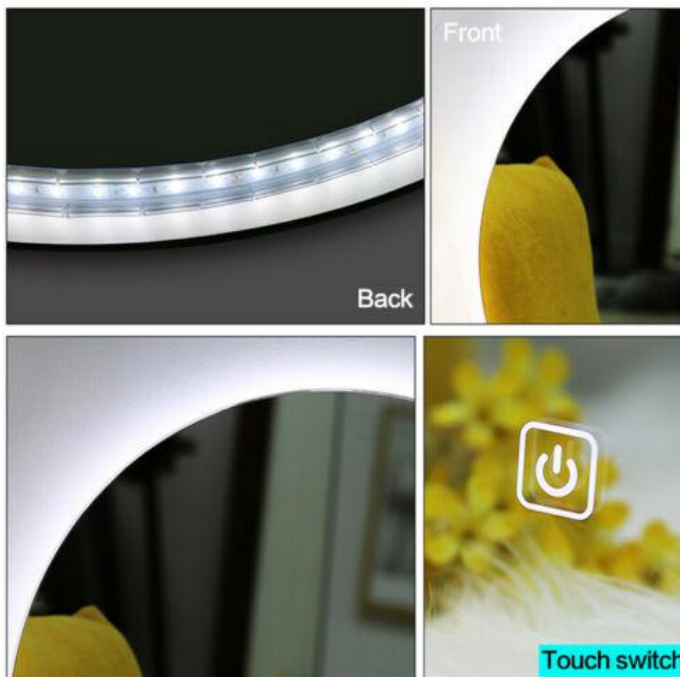

Silhouette Frameless MIRROR

| | | | |
|-----------|--|-------------|------------|
| Catalog # | | Prepared by | LiteHarbor |
| Project | | Date | |
| Notes | | | |

MR-025-2035

FEATURES

- Frameless Oval shape mirror with a beautifully polished pencil edge.
- Wall mounted with Z bracket easy to install.
- Built in anti-fogging with touch button on/off.
- Single touch button on the front, press once for backlight, press twice for Defogger, pres:
- Easily Adjust Precisely To The Perfect Lighting With The Touch Dimmer.
- Additional Safety Coating Produces A More Perfect Reflection, Prevents Oxidization & Prevents Glass From Scattering If The Mirror Is Broken.

LISTING / WARRANTY

- cETLus listed for damp location and feed through wiring.
- 5 Year Limited Warranty.

FUNCTION SELECTION

-  Product passed IP44 waterproof rated and it can be used in bathroom environment.
-  Play music or listen to internet radio from your smart phone or other Bluetooth devices.
-  Latest touching controls technology to turn the light on or off.
-  Heat the mirror to a few degrees above room temperature to keep the mirror from fogging.
-  Dimmable lighting lets you select the ideal brightness for any task.

Website: www.liteharbor.com
Specifications subject to change w/o notice
Revision: Oct. 2021

DIMENSIONS

H. mm W. mm D. mm

900x500x40 mm

*Other sizes can be customized

| DETAILS | | | |
|-------------------|-------------------|----------------------------|----------------|
| Item No. | MR-025-2035 | Original Lumens efficiency | 100lm/w |
| Shape | Runway Shape | Light Source Type | INTEGRATED LED |
| IP Rating | IP44 | Total Wattage | 45W |
| Voltage | AC 120V-240V | Dimmable | Yes |
| Wattage | 7W/ft | Location Rating | Damp Location |
| CRI | 90 | Total Lumen | 4500lm |
| Function | Customization | Switch Type | Touch Switch |
| CCT | 3000K/4000K/5000K | Sliver Mirror Thickness | 5mm |
| Bluetooth speaker | Available | Listing | ETL listed |