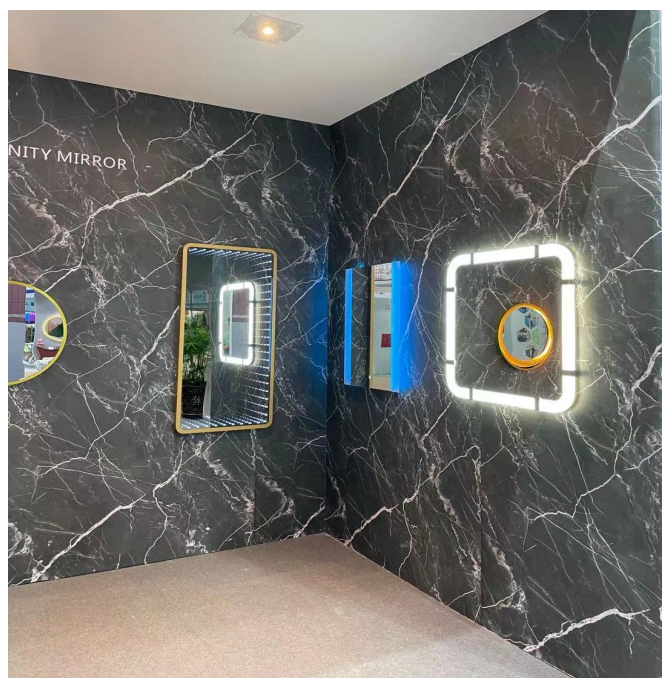

*Other special requirements please contact with our sales.

Liteharbor Lighting Technology Co., L

New Industry Area Hecun Danzao Town
Nanhai Foshan City Guangdong China

TEL: +86-757-8180 8675

FAX: +86-757-8180 8685

E-mail: info@liteharbor.com

Website: www.liteharbor.com

Specifications subject to change w/o notice

Revision: Oct. 2021