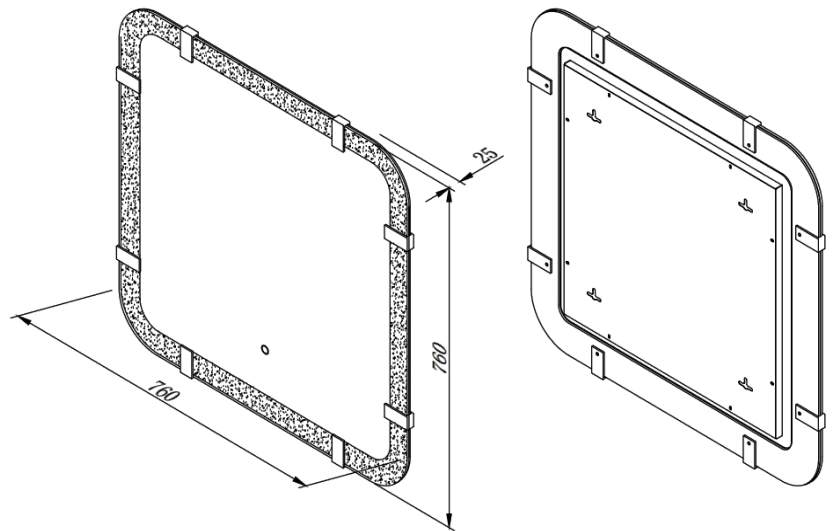

Website: www.liteharbor.com
Specifications subject to change w/o notice
Revision: Oct. 2021

DIMENSIONS

H. mm W. mm D. mm

760x760x25 mm

*Other sizes can be customized

DETAILS			
Item No.	MR-022-3030	Original Lumens efficiency	100lm/w
Shape	Square	Light Source Type	INTEGRATED LED
IP Rating	IP44	Total Wattage	55W
Voltage	AC 120V-240V	Dimmable	Yes
Wattage	7W/ft	Location Rating	Damp Location
CRI	90	Total Lumen	5500lm
Function	Customization	Switch Type	Touch Switch
CCT	3000K/4000K/5000K	Sliver Mirror Thickness	5mm
Bluetooth speaker	Available	Listing	ETL listed