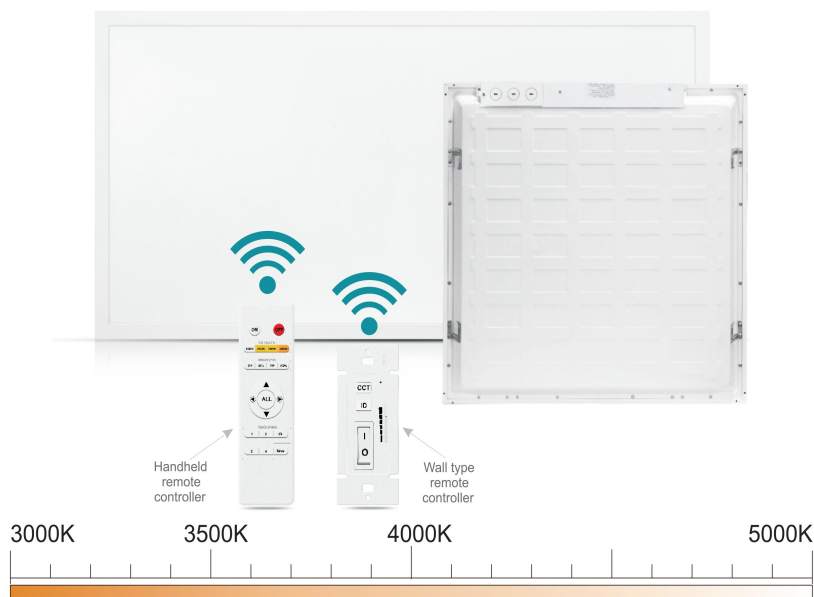

2.4G WIRELESS CCT TUNABLE