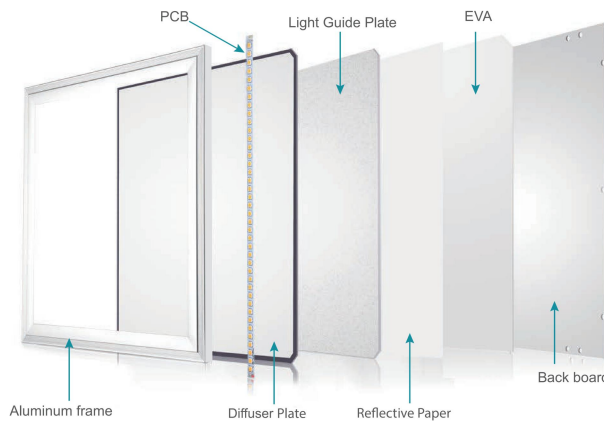

APPLICATION

- Commercial lighting
- Residential lighting
- School
- Communal facilities lighting
- Meeting room,
- Office building

DETAILS

Description	DGL-P6628-E	DGL-P12328-E	DGL-P12628-E
Size	24"*24"	12"*48"	24"*48"
Edgelit Regular Series Wattage	36W/40W/45W	40W/45W	50W/60W/72W
Edgelit Premium Series Wattage	25W/35W/40W	25W/40W	32W/40W/50W/60W
Edgelit 2.4G Wireless Wattage	40W	40W	50W/60W
Edgelit Power & CCT Tunable Series Wattage	20W-25W-30W-35W 30W-35W-40W-45W	20W-25W-30W-35W 30W-35W-40W-45W	35W-40W-45W-50W 35W-40W-45W-50W
Input:	AC100-277V, 50/60Hz		
Luminous Flux	3900lm/4400lm/4900lm	3900lm/4400lm/4900lm	5500lm/6600lm/7900lm
Lumens / Watt	110LM/W		
Dimming	0-10V Dimmingh/ 2.4G Wireless		
Color temperatures	3000K,3500k,4000k,5000k		
Function	●Wireless dimm ing ●Wireless dimming + Sensing ●Wireless dimming + Emergency ●Wireless dimming + Sensing + Emergency ●CCT & Watt Tunable ●CCT & Watt Tunable + Emergency	●Dimming ●Dimming + Sensing ●Dimming + Emergency ●Dimming + Sensing + Emergency ●CCT & Watt Tunable + Sensing ●CCT & Watt Tunable + Sensing + Emergency	
PF:	0.98		
Working Temperature:	-20℃ - 50℃		
IP Grade:	IP44		
Anti-power level:	Class II		
LED Chips:	SMD2835/SMD4014		
Emitting Color:	Warm white/Pure white/Cool white		
Certifications:	UL DLC CE RoHS FCC		
Lifetime	50000 Hours		
Warranty	5-Year Limited		

PANEL LIGHT

EXPLOSIVE VIEW

*Other special requirements please contact with our sales.

	Liteharbor Lighting Technology Co., Ltd. New Industry Area Hecun Danzao Town Nanhai Foshan City Guangdong China	TEL: +86-757-8180 8675 FAX: +86-757-8180 8685 E-mail: info@liteharbor.com	Website: www.liteharbor.com Specifications subject to change w/o notice Revision: May. 2022