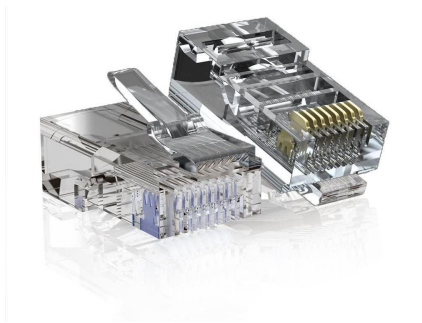

Website: www.liteharbor.com
 Specifications subject to change w/o notice
 Revision: May. 2022

INSTALL ACCESSORIES

Ethernet Cables Reference

Attribute	Cat 6	Cat 7	Cat 8
Frequency	250 MHz	600MHz	2000MHz
Transmission speed	1Gbps/10 Gbps	10 Gbps	25 Gbps/40 Gbps
Distance	100m	100m	30m
Number of Connectors in Cable	4	4	2
Cable Construction	UTP or Shielded	Shielded	Shielded
Connector Type	RJ45	RJ45	RJ45
AWG	24 AWG	30 AWG	26AWG

RJ45 Connectors

Modular plug clear plastic easy to DIY ethernet cable when you need.

Ethernet Cables

Cat 6/Cat 7/Cat 8 for option.

Crimp Tool Kit

All-in-one RJ11/RJ12/RJ45 Modular Tool, Pass-Through Wire Stripper Cutter Crimper for Cat5/5e Cat6/6a Cat7 Cat8 Modular Plugs Connectors with Dovetail Clip.