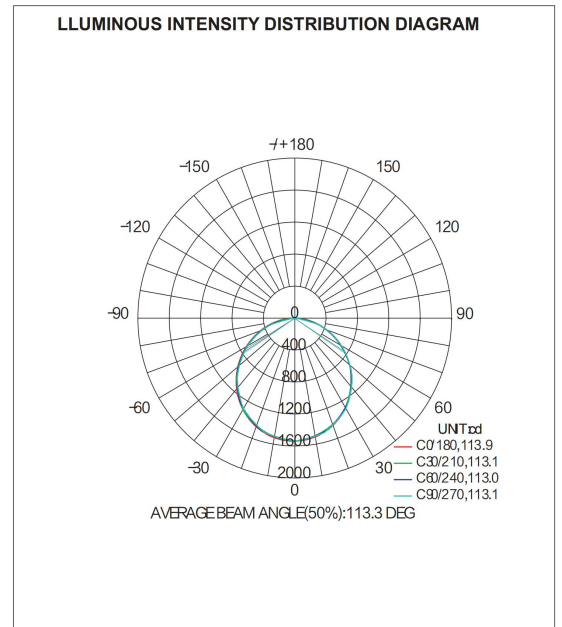

LUMINAIRE PHOTOMETRIC TEST REPORT

PANEL LIGHT

*Other special requirements please contact with our sales.

Liteharbor Lighting Technology Co., Ltd.

New Industry Area Hecun Danzao Town
Nanhai Foshan City Guangdong China

TEL: +86-757-8180 8675

FAX: +86-757-8180 8685

E-mail: info@liteharbor.com

Website: www.liteharbor.com

Specifications subject to change w/o notice

Revision: May. 2022