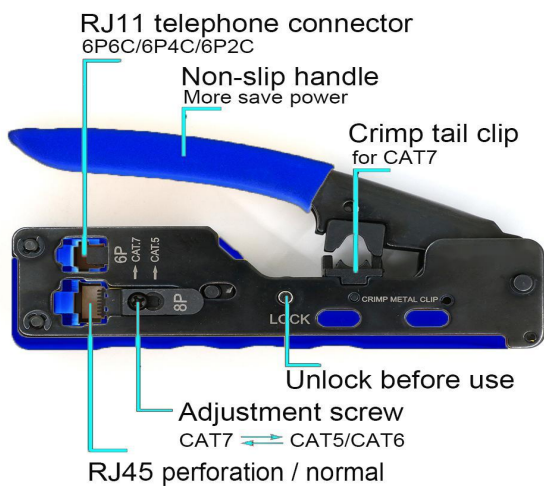

Website: www.liteharbor.com
 Specifications subject to change w/o notice
 Revision: May. 2022

INSTALL ACCESSORIES

Ethernet Cables Reference

Attribute	Cat 6	Cat 7	Cat 8
Frequency	250 MHz	600MHz	2000MHz
Transmission speed	1Gbps/10 Gbps	10 Gbps	25 Gbps/40 Gbps
Distance	100m	100m	30m
Number of Connectors in Cable	4	4	2
Cable Construction	UTP or Shielded	Shielded	Shielded
Connector Type	RJ45	RJ45	RJ45
AWG	24 AWG	30 AWG	26AWG

RJ45 Connectors

Modular plug clear plastic easy to DIY ethernet cable when you need.

Ethernet Cables

Cat 6/Cat 7/Cat 8 for option.

Crimp Tool Kit

All-in-one RJ11/RJ12/RJ45 Modular Tool, Pass-Through Wire Stripper Cutter Crimper for Cat5/5e Cat6/6a Cat7 Cat8 Modular Plugs Connectors with Dovetail Clip.