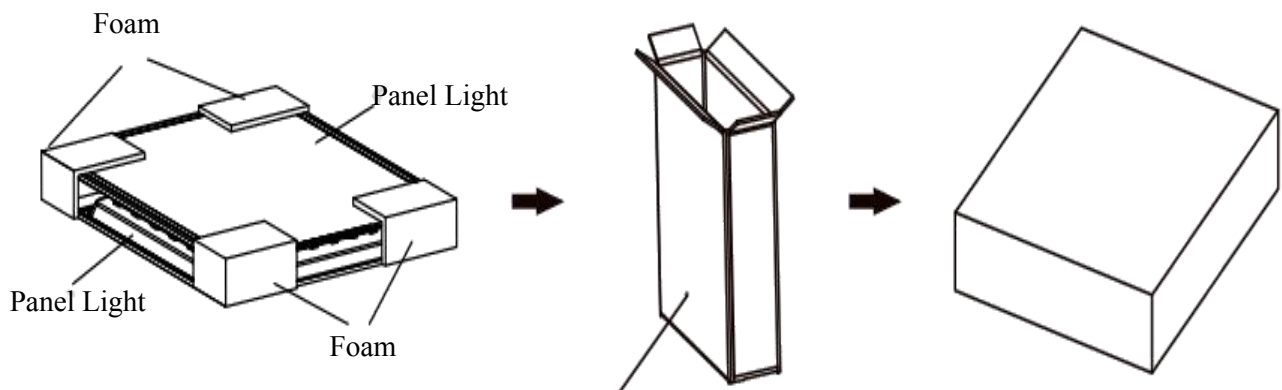

TEL: +86-757-8180 8675

FAX: +86-757-8180 8685

E-mail: info@liteharbor.com

Website: www.liteharbor.com

Specifications subject to change w/o notice

Revision: May. 2022

PACKAGE(REFERENCE VALUE)

Parameter	DGL-P6628-E	DGL-P12328-E	DGL-P12628-E
Net Weight (lbs)	7.2lbs/pc	8.3lbs/pc	13.9lbs/pc
Single Carton size (inch)	25.6x25.6x3.2	49.2x13.8x3.2	49.2x25.6x3.2
Quantity /Carton	2 pcs	2 pcs	2 pcs
Gross Weight (lbs/CTN)	17.6	19.8	31.1
Qty loaded by 20GP	1836 pcs	1672 pcs	904 pcs
Qty loaded by 40GP	3672 pcs	3496 pcs	1908 pcs
Qty loaded by 40HQ	4320 pcs	4182 pcs	2280 pcs