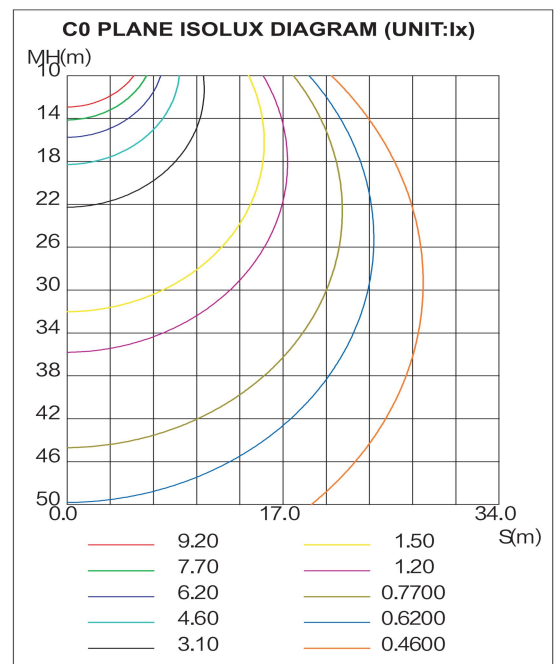

LUMINAIRE PHOTOMETRIC TEST REPORT

PANEL LIGHT

*Other special requirements please contact with our sales.

Liteharbor Lighting Technology Co., Ltd.

New Industry Area Hecun Danzao Town
Nanhai Foshan City Guangdong China

TEL: +86-757-8180 8675

FAX: +86-757-8180 8685

E-mail: info@liteharbor.com

Website: www.liteharbor.com

Specifications subject to change w/o notice

Revision: May. 2022