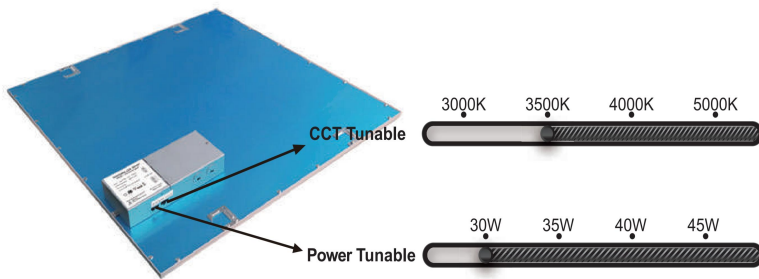

POWER& CCT TUNABLE