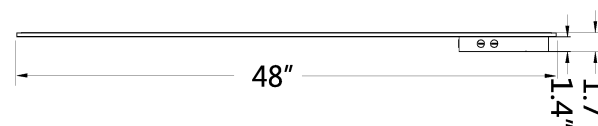

DGL-P6628-E

2*2FT Edgelit LED Panel Light

Catalog #		Prepared by LiteHarbor	
Project		Date	
Notes			

DIMENSIONS

2*2FT LED Panel Light

FEATURES

- Power over Ethernet (POE) Lighting Solution option
- 2.4G Wireless CCT Tunable.
- Power & CCT Tunable.
- Without LGP, never turn yellow.
- Isolated driver, PF>0.9, THD≤15 %.
- Super bright SMD2835 LEDs, LM80 rated Ra>80.
- Lumen output: 130LM/W.
- AC120-277V or AC120-347V, 0-10V dimmable.
- Non-flicker, no dark spot, protect your eyes.
- Ideal replacement for traditional troffer with over 80% energy saving.
- Leading LED driver design, overlong lifespan.
- Newest LGP technology, higher luminous efficiency.
- Back-lit technology diffuse reflection, uniform and soft light, no glare, no humming, no flare, no direct attention, effectively alleviate eye fatigue, more healthy use.
- Delicate structure design, ultra thin and ultra light.
- Simple, fashionable and elegant appearance.
- Easy installation, can replace the same size of ceiling lights or grille lights.
- No lead, no mercury, energy saving and environment friendly.
- IP Rating: IP40.
- Operating temperature: -20°C to 50°C.