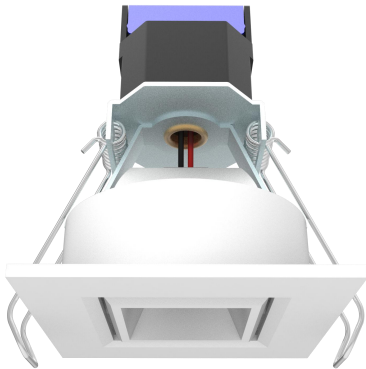

# BL2-S003 2" SQUARE LED ADJUSTABLE DOWNLIGHT

<b>Catalog #</b>		<b>Prepared by</b>	LiteHarbor
<b>Project</b>		<b>Date</b>	
<b>Notes</b>			

Color Temperature

ETL Certificate

Damp Location

Airtight

IC Rated

Dimmable

## Features

- Constant voltage 24VDC low-voltage centralized power supply improves safety and reduces single lamp spare parts.
- The simplified retrofit installation can be used in both new and existing spaces.
- IC Airtight for use with direct contact to insulation.
- Beam Angle: 15°/24°/36° Degrees.
- Life Rated for 50,000 hours at 70% lumen maintenance.
- Easy installation for new construction and remodel applications.
- Height allows for use in ceilings with under 3" depth. Ceiling thickness can be reduced from fixture depth.
- Can be integrated control, the number of fixture connecting depending on the on power used.
- Round and square shape option
- Lamp body can adjustable 30 degrees