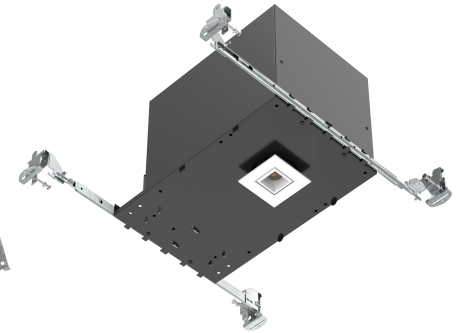

Ordering Guide

Series/Lumen	Voltage	Wattage	Finish
☐ BL2-003	☐ AC 120V	☐ 8W	☐ WH | White
☐ BL2-S003	☐ AC 120V-277V		☐ BK | Black
LED Adjustable Downlight	☐ DC 24V		☐ SV | Silver
			☐ SN | Satin Nickel
			☐ BW | Brown

CCT	Dimming	Beam Angle	Diver
☐ 30K | 3000K	☐ Non Dimming	☐ 15 | 15°	☐ Independent Power Supply
☐ 40K | 4000K	☐ 0-10V Dimming	☐ 24 | 24°	☐ Integrated Power Supply
☐ 50K | 5000K	☐ ELV Dimming	☐ 36 | 36°	
☐ 60K | 6000K			
☐ 3CCT | 3000K/4000K/5000K			

*CUSTOMIZABLE

CRI	Shape	Installation
☐ 80 | CRI>80	☐ R | Round	☐ RD | Remodel
☐ 90 | CRI>90	☐ S | Square	☐ NC | New construction
		☐ IC | IC Airtight New construction

LED DOWNLIGHT

*Other special requirements please confirm with our sales.

Liteharbor Lighting Technology Co., Ltd.
New Industry Area Hecun Danzao Town
Nanhai Foshan City Guangdong China

TEL: +86-757-8180 8687
FAX: +86-757-8180 8685
E-mail: info@liteharbor.com

Website: www.liteharbor.com
Specifications subject to change w/o notice
Revision: May. 2022