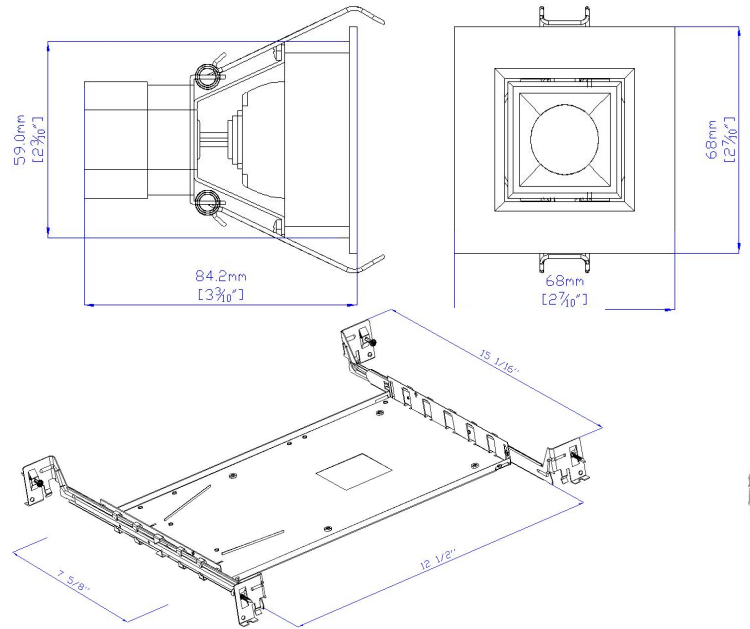

### Dimensions

Ceiling Cut Out: 2"