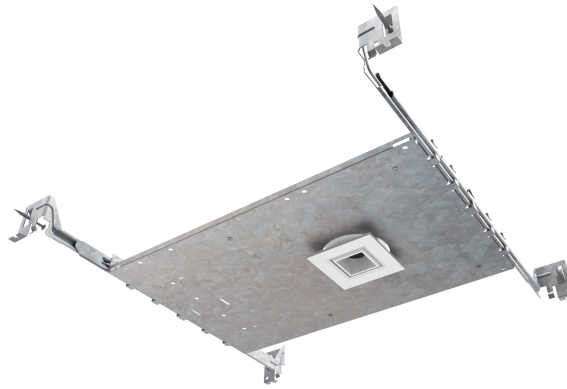

New construction