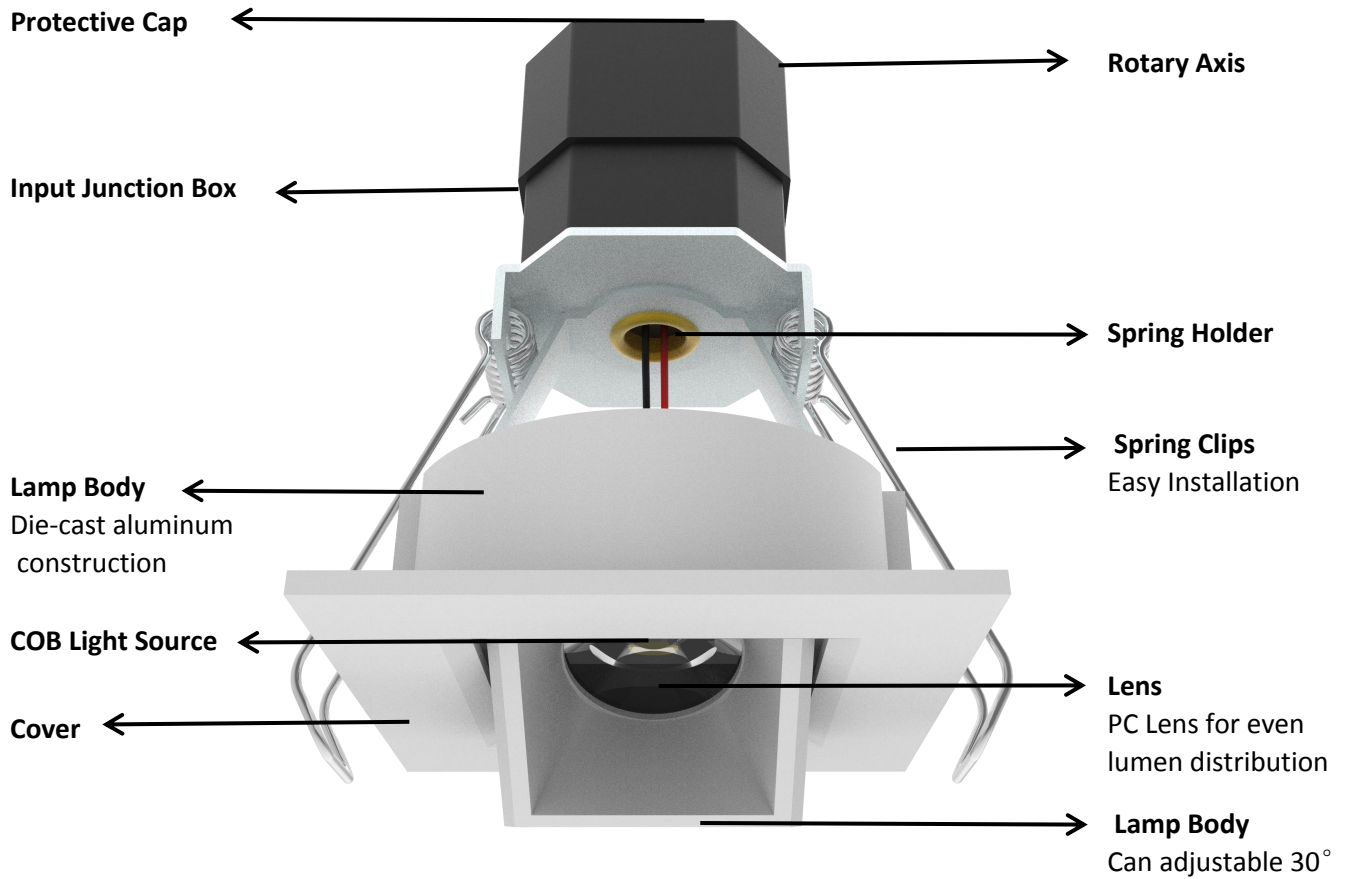

Structure Elucidation

LED DOWNLIGHT

Liteharbor Lighting Technology Co., Ltd.
New Industry Area Hecun Danzao Town
Nanhai Foshan City Guangdong China

TEL: +86-757-8180 8687
FAX: +86-757-8180 8685
E-mail: info@liteharbor.com

Website: www.liteharbor.com
Specifications subject to change w/o notice
Revision: May. 2022