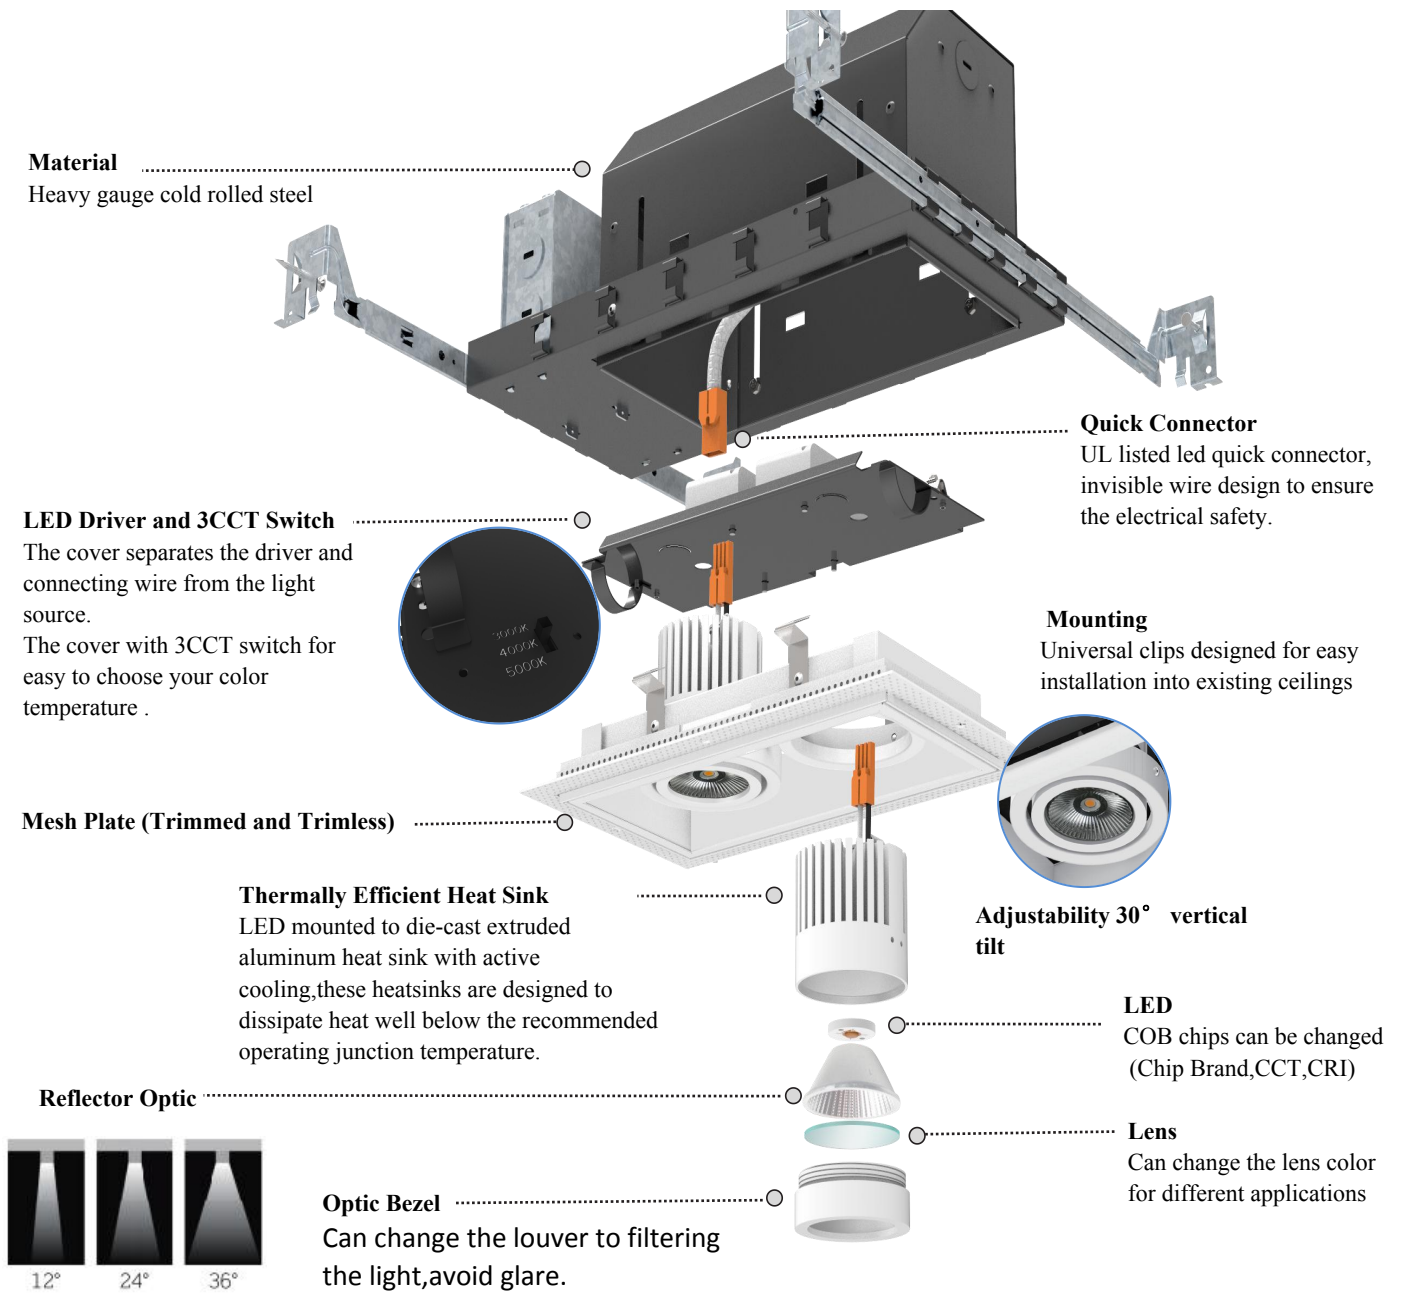

PRODUCT DETAILS

LED DOWNLIGHT

*Other special requirements please confirm with our sales.

Liteharbor Lighting Technology Co., Ltd.
New Industry Area Hecun Danzao Town
Nanhai Foshan City Guangdong China

TEL: +86-757-8180 8675
FAX: +86-757-8180 8685
E-mail: info@liteharbor.com

Website: www.liteharbor.com
Specifications subject to change w/o notice
Revision: May. 2021