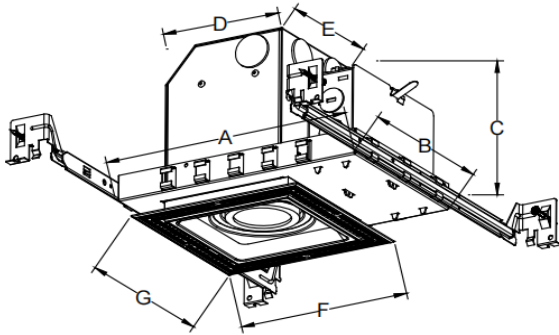

## DIMENSIONS

Model	Overall			housing		Trim		Ceiling Cut-Out	
	Length	Width	Height	Length	Width	Length	Width	Length	Width
	A	B	C	D	E	F	G		
<b>G4011-E1-COB</b>	9 1/8" (232)	5 7/8" (149)	6 1/2" (164)	4 1/4" (109)	4 1/4" (109)	6 1/8" (154)	6 1/8" (154)	4 5/8" (118)	4 5/8" (118)
<b>G4012-E1-COB</b>	13 1/4" (336)	5 7/8" (149)	6 1/2" (164)	8 5/8" (220)	4 1/4" (109)	10 3/8" (264)	6 1/8" (154)	9" (228)	4 5/8" (118)
<b>G4013-E1-COB</b>	17 3/8" (440)	5 7/8" (149)	6 1/2" (164)	13" (330)	4 1/4" (109)	14 3/4" (375)	6 1/8" (154)	13 5/16" (338)	4 5/8" (118)
<b>G4014-E1-COB</b>	21 3/8" (544)	5 7/8" (149)	6 1/2" (164)	17 3/8" (440)	4 1/4" (109)	18 7/8" (479)	6 1/8" (154)	17 7/16" (443)	4 5/8" (118)