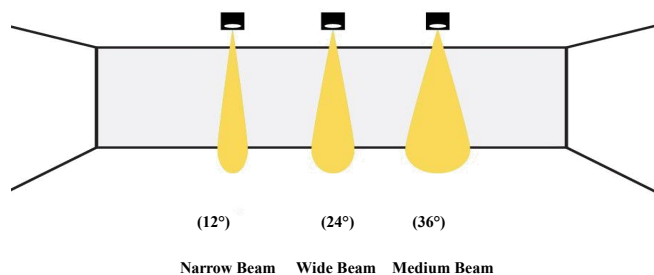

5 Year Limited Warranty

ETL Certificate

Dimming

3CCT Colour Changing

IC Rated

LED CRI

*Other special requirements please confirm with our sales.

Liteharbor Lighting Technology Co., Ltd.

New Industry Area Hecun Danzao Town
Nanhai Foshan City Guangdong China

TEL: +86-757-8180 8675

FAX: +86-757-8180 8685

E-mail: info@liteharbor.com

Website: www.liteharbor.com

Specifications subject to change w/o notice

Revision: May. 2021