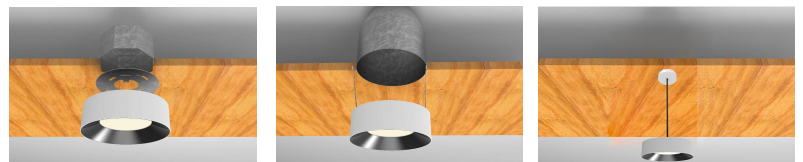

MOUNTING OPTIONS

J-BOX

4", 6" CAN

Pendant

SERIES

Size	4"	6"	9"	12"	16"	24"
Wattage	10W	15W	18W	20W	24W	30W
Lumens	1000lm	1500lm	1800lm	2000lm	2400lm	3000lm
Mounting	Surface Retrofit Kit Pendant	Surface Retrofit Kit Pendant	Surface Pendant	Surface Pendant	Surface Pendant	Surface Pendant

 Color Temperature	 Dim To Warm	 Airtight
 Damp Location	 5 Year Limited Warranty	 ETL Certificate