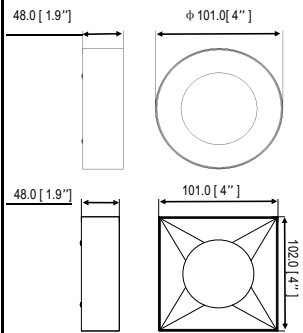

FEATURES & BENEFITS

EYE-CARING&ECO-FRIENDLY: Flame retardant Material, safe, green, durable, no mercury, and hazardous substance contained, our ceiling light by adopting a milk white housing and qualified LEDs, giving off uniform and bright light without flickering, keeping your eyes free from harsh and glare lights. CCT: 3CCT selection, 3000K, 4000K and 5000K 5CCT selection, 2700K, 3000K, 3500K, 4000K, 5000K convenient inventory and cost savings.

WIDE APPLICATION: Great for Stairwell, Stores, Shop, Office, Home, Living Room, Bathroom, Laundry room, Garage, Utility room, Hallway, Basement.

EASY TO INSTALL: Our ceiling light fixture can be mounted on the ceiling directly, no need drilling a big hole for installation, fits for 150-161 sq.ft space.

MOUNTING: 3 mounting option for 4" and 6" POE compatible: Integrates with Power over Ethernet lighting systems via standard, low-voltage wires.

BODY

Durable airtight aluminum body with Anodized aluminum with satin finishing. Black and white color options with elegant design. Available in a variety of color/finish combinations.

LED DRIVER

Built-in on board driver with 120V AC, 120-277V AC input, 50/60 Hz, triac dimming and 0-10V dimming, constant voltage and constant current mode.

The power has UL listed, can be applied to a variety of applications.

Quick Connect push-in terminals. "Quick connect" push-in terminals for fast and easy wiring.

DIMMING

100%-10% dimming capability. The compatible with industry standard forward/reverse phase dimmers, TRIAC / ELV dimmers and 0-10V Dimmers.

LED LIGHT SOURCE

Optional branded COB LED chips
10W, 15W, 18W, 20W, 24W, 30W
1000 1500 1800 2000 2400 3000 Lumens
2700K, 3000K, 3500K, 4000K and 5000K at 90+ CRI
Dimmable options: Tunable White/ Dim to Warm
LED mounted to die-cast / extruded aluminum heat sink w/active cooling
50,000 hours average rated life at 70% output

BEAM SPREAD

The fixture lens provides 100°.

MOUNTING

4" and 6" can be mounted to an industry standard 3.5"/4" octagon box (JBox / standard slab box) with minimum depth of 1.5" (40mm) via mounting holes or a compatible 4" and 6" recessed can via retrofit kit (sold separately).

ENVIRONMENT

Suitable for Damp locations.
Fire-rated when used in a fire-rated octagon box
Indoor/Outdoor rated.

COMPATIBLE RECESSED HOUSINGS

AX-LIA series
Prisa series

LISTING & WARRANTY

ETL listed to US and Canada standards for wet locations.
5-year limited warranty.

SPECIFICATION