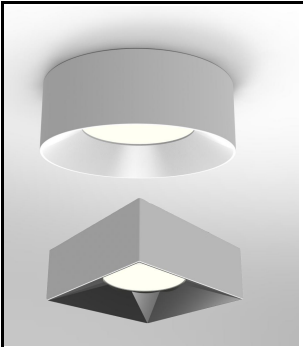

SHADE AIM

BL4-FM4-SA

4" LED Surface Light Commercial Lighting

Project:
Location:
Qty:
Notes:

The Shade Aim redefines what's possible for a surface mount downlight. Packed with technical breakthroughs. In addition, it's more versatile because it can fit more applications, even those with limited plenum space. The Shade Aim delivers the pure, smooth illumination that transforms spaces while disappearing into them and meets the requirements of your most demanding environment. It's extraordinarily efficient, and easy to install and maintain.

WIDE APPLICATION: Great for Stairwell, Stores, Shop, Office, Home, Living Room, Bathroom, Laundry room, Garage, Utility room, Hallway, Basement.

EASY TO INSTALL: Our ceiling light fixture can be mounted on the ceiling directly, no need drilling a big hole for installation, fits for 150-161 sq.ft space.