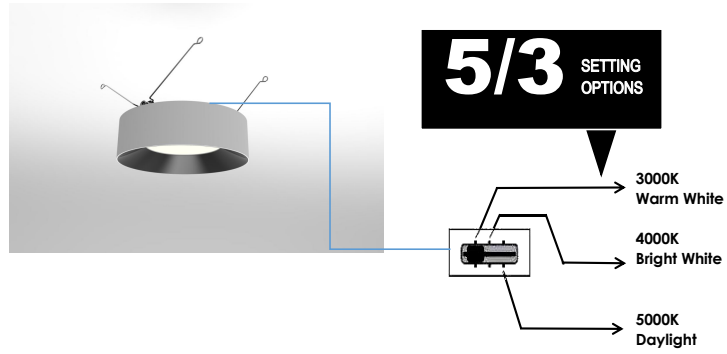

COLORS SELECTION