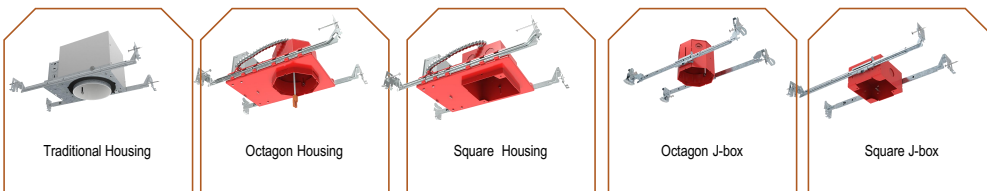

MOUNTING ACCESSORIES

for 4" and 6"

Sold Separately

Traditional Housing

Octagon Housing

Square Housing

Octagon J-box

Square J-box