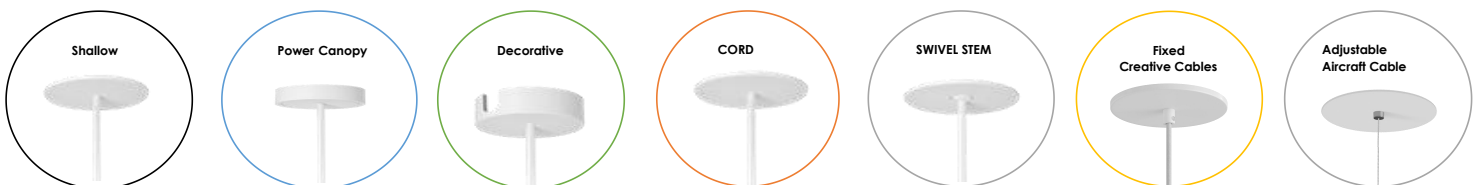

CANOPY OPTIONS AND USAGE

*Other special requirements please confirm with our sales.

Litcharbor Lighting Technology Co., Ltd.
New Industry Area Hecun Danzao Town
Nanhai Foshan City Guangdong China

TEL: +86-757-8180 8675
FAX: +86-757-8180 8685
E-mail: info@litcharbor.com

Website: www.litcharbor.com
Specifications subject to change w/o notice
Revision: Jan. 2023