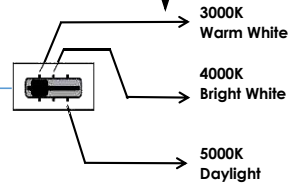

Website: www.litcharbor.com
Specifications subject to change w/o notice
Revision: Jan. 2023

TRIM COLORS

BAFFLE COLORS

Semi-Specular White

COLORS SELECTION

5/3 SETTING OPTIONS

ORDERING GUIDE

EX.: BL4-FM4-SAP