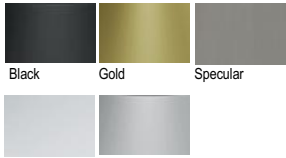

Website: www.litcharbor.com
Specifications subject to change w/o notice
Revision: Jan. 2023

TRIM COLORS

BAFFLE COLORS

Semi-Specular White

COLORS SELECTION

5/3 SETTING OPTIONS

ORDERING GUIDE

EX.: BL4-FM4-SAP