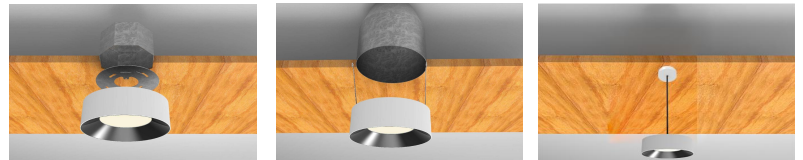

MOUNTING OPTIONS

J-BOX

4", 6" CAN

Pendant

SERIES

Size	4"	6"	9"	12"	16"	24"
Wattage	10W	15W	18W	20W	24W	30W
Lumens	1000lm	1500lm	1800lm	2000lm	2400lm	3000lm
Mounting	Surface Retrofit Kit Pendant	Surface Retrofit Kit Pendant	Surface Pendant	Surface Pendant	Surface Pendant	Surface Pendant