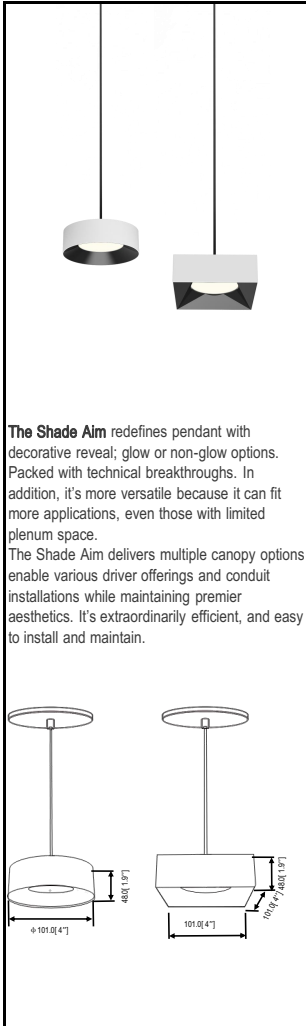

SHADE AIM

BL4-FM4-SAP 4" LED Pendant Light Commercial Lighting

Project:
Location:
Qty:
Notes:

The Shade Aim redefines pendant with decorative reveal; glow or non-glow options. Packed with technical breakthroughs. In addition, it's more versatile because it can fit more applications, even those with limited plenum space. The Shade Aim delivers multiple canopy options enable various driver offerings and conduit installations while maintaining premier aesthetics. It's extraordinarily efficient, and easy to install and maintain.

WIDE APPLICATION: Great for Stairwell, Stores, Shop, Office, Home, Living Room, Bathroom, Laundry room, Garage, Utility room, Hallway, Basement.

EASY TO INSTALL: Our ceiling light fixture can be mounted on the ceiling directly, no need drilling a big hole for installation, fits for 150-161 sq. ft space.

MOUNTING: 3 mounting option for 4" and 6" POE compatible: Integrates with Power over Ethernet lighting systems via standard, low-voltage wires.

BODY

Durable airtight aluminum body with Anodized aluminum with satin finishing. Black and white color options with elegant design. Available in a variety of color/finish combinations.

SPECIFICATION

Applications	Surface-mount Downlight, Pendant
Size	6"
Wattage	15W
Color Temperature (K)	2700K, 3000K, 3500K, 4000K, 5000K, 6000K, 3CCT, 5CCT, Warm Dim, Tunable White
Lumens (lm)	Up to 1500lm
Lumens per Watt	Up to 100lm/W
Beam Angle	100°
CRI	90+ CRI, < 3-step SDCM
Driver Input	120V AC, 120V-277V 50/60 Hz
Dimming	TRIAC / ELV or 0-10V
Approved Location	Insulated Ceiling, Damp Locations
Air Tight	Yes
Shape	Round and Square
Finish	White, Black, Satin Nickel
Projected Life	70% Light Output at 50,000 Hours
Certification	cETLus,
Warranty	5 Year