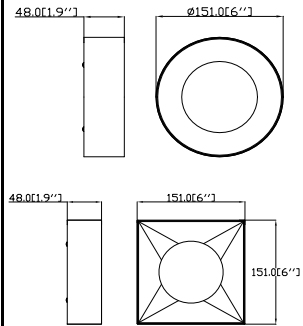

FEATURES & BENEFITS

EYE-CARING&ECO-FRIENDLY: Flame retardant Material, safe, green, durable, no mercury, and hazardous substance contained, our ceiling light by adopting a milk white housing and qualified LEDs, giving off uniform and bright light without flickering, keeping your eyes free from harsh and glare lights. CCT: 3CCT selection, 3000K, 4000K and 5000K 5CCT selection, 2700K, 3000K, 3500K, 4000K, 5000K convenient inventory and cost savings.

WIDE APPLICATION: Great for Stairwell, Stores, Shop, Office, Home, Living Room, Bathroom, Laundry room, Garage, Utility room, Hallway, Basement.

EASY TO INSTALL: Our ceiling light fixture can be mounted on the ceiling directly, no need drilling a big hole for installation, fits for 150-161 sq.ft space.

MOUNTING: 3 mounting option for 4" and 6" POE compatible: Integrates with Power over Ethernet lighting systems via standard, low-voltage wires.

BODY

Durable airtight aluminum body with Anodized aluminum with satin finishing. Black and white color options with elegant design. Available in a variety of color/finish combinations.

LED DRIVER

Built-in on board driver with 120V AC, 120-277V AC input, 50/60 Hz, triac dimming and 0-10V dimming, constant voltage and constant current mode.

The power has UL listed, can be applied to a variety of applications.

Quick Connect push-in terminals. "Quick connect" push-in terminals for fast and easy wiring.

DIMMING

100%-10% dimming capability. The compatible with industry standard forward/reverse phase dimmers, TRIAC / ELV dimmers and 0-10V Dimmers.

LED LIGHT SOURCE

Optional branded COB LED chips
10W, 15W, 18W, 20W, 24W, 30W
1000 1500 1800 2000 2400 3000 Lumens
2700K, 3000K, 3500K, 4000K and 5000K at 90+ CRI
Dimmable options: Tunable White/ Dim to Warm
LED mounted to die-cast / extruded aluminum heat sink w/active cooling
50,000 hours average rated life at 70% output

BEAM SPREAD

The fixture lens provides 100°.

MOUNTING

4" and 6" can be mounted to an industry standard 3.5" / 4" octagon box (JBox / standard slab box) with minimum depth of 1.5" (40mm) via mounting holes or a compatible 4" and 6" recessed can via retrofit kit (sold separately).

ENVIRONMENT

Suitable for Damp locations.
Fire-rated when used in a fire-rated octagon box
Indoor/Outdoor rated.

COMPATIBLE RECESSED HOUSINGS

AX-LIA series
Prisa series

LISTING & WARRANTY

ETL listed to US and Canada standards for wet locations.
5-year limited warranty.