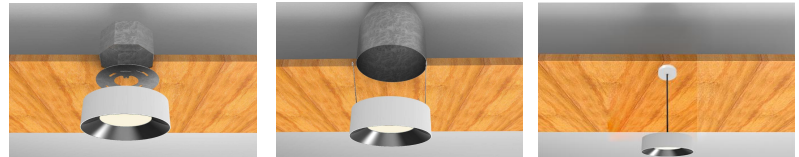

MOUNTING OPTIONS

J-BOX

4", 6" CAN

Pendant

SERIES

Size	4"	6"	9"	12"	16"	24"
Wattage	10W	15W	18W	20W	24W	30W
Lumens	1000lm	1500lm	1800lm	2000lm	2400lm	3000lm
Mounting	Surface Retrofit Kit Pendant	Surface Retrofit Kit Pendant	Surface Pendant	Surface Pendant	Surface Pendant	Surface Pendant

 Color Temperature	 Dim To Warm	 Airtight
 Damp Location	 5 Year Limited Warranty	 ETL Certificate