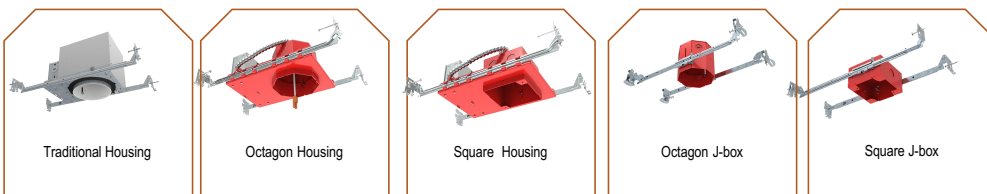

MOUNTING ACCESSORIES

for 4" and 6"

Sold Separately

Traditional Housing

Octagon Housing

Square Housing

Octagon J-box

Square J-box