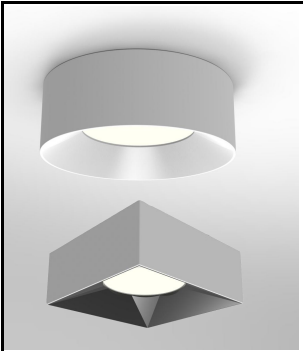

SHADE AIM

BL6-FM4-SA

6" LED Surface Light Commercial Lighting

Project:
Location:
Qty:
Notes:

The Shade Aim redefines what's possible for a surface mount downlight. Packed with technical breakthroughs. In addition, it's more versatile because it can fit more applications, even those with limited plenum space. The Shade Aim delivers the pure, smooth illumination that transforms spaces while disappearing into them and meets the requirements of your most demanding environment. It's extraordinarily efficient, and easy to install and maintain.

WIDE APPLICATION: Great for Stairwell, Stores, Shop, Office, Home, Living Room, Bathroom, Laundry room, Garage, Utility room, Hallway, Basement.

EASY TO INSTALL: Our ceiling light fixture can be mounted on the ceiling directly, no need drilling a big hole for installation, fits for 150-161 sq.ft space.