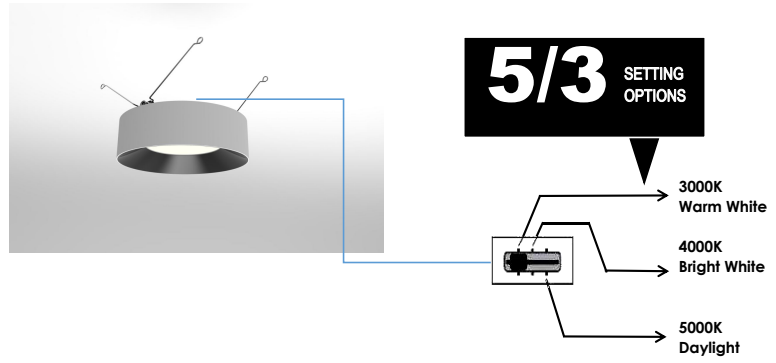

COLORS SELECTION