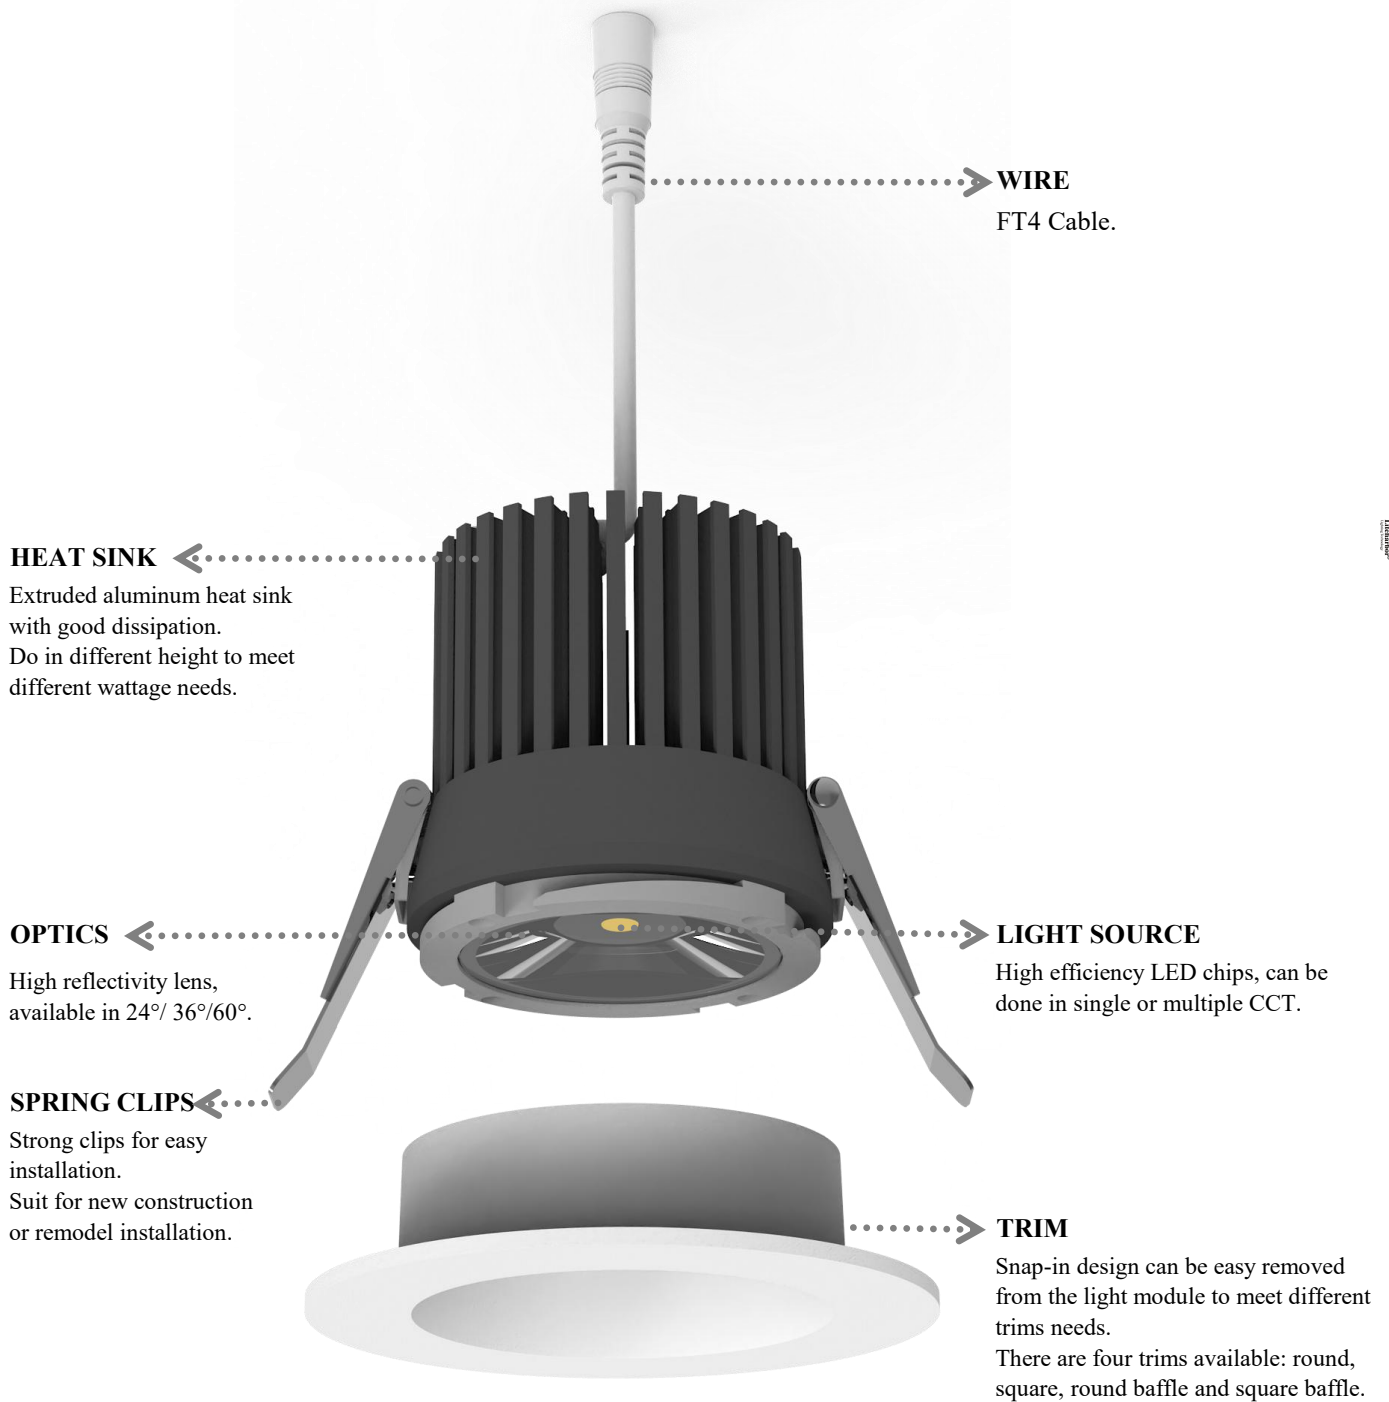

Details

*Other special requirements please contact with our sales.

Liteharbor Lighting Technology Co., Ltd
No. 3 Fengtai Road, Danzao Town
Nanhai Foshan, Guangdong China

TEL: +86-757-8180 8675
FAX: +86-757-8180 8685
E-mail: info@liteharbor.com

Website: www.liteharbor.com
Specifications subject to change w/o notice
Revision: Jul. 2025