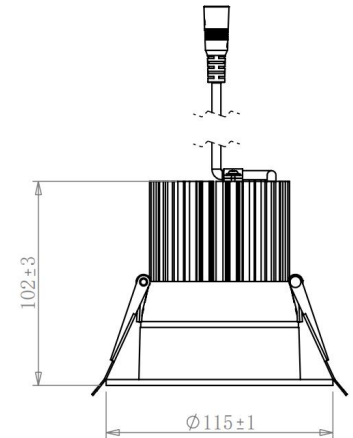

3.5" LED Interchangeable Trim Recessed Downlight

Catalog #		Prepared by	
Project		Date	
Notes			

Description

- * The recessed downlight is with high light quality, high efficiency, and different configurability.
- * Design for use in upscale residential and commercial interiors. High lumen and high light efficiency bring bright effects to your space.
- * Snap in design with trims and LED module to provide you different options combined and make your space more suitable and perfect.

Applications

Ideal for living room, hallway/entrance, kitchen/dining room, hotel room, office and etc.

*Other special requirements please contact with our sales.

Specifications

Item No.	BEL4-A-01
Type	Remodel Downlight
Size	3.5"
Input Voltage	120V
Dimming	Triac Dimming
Color Temp.	2700K/3000K/3500K/4000K/5000K
Lumen	80-90lm/w
Beam Angle	24°, 36°, 60°
CRI	90+
Shape	Round, Square
Mounting	Recessed
Finish	White, Black
Location	Dry/Damp Locations
Projected Life	70% Light Output at 50,000 Hours
Operating Temp.	-20°C~40°C (-4°F~104°F)
Certification	cETLus
Warranty	5 Years