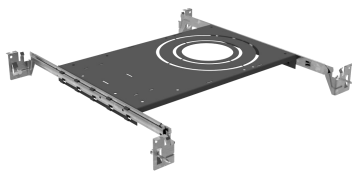

3.5" LED Interchangeable Trim Recessed Downlight

Catalog #		Prepared by	
Project		Date	
Notes			

Description

- * The recessed downlight is with high light quality, high efficiency, and different configurability.
- * Design for use in upscale residential and commercial interiors. High lumen and high light efficiency bring bright effects to your space.
- * Snap in design with trims and LED module to provide you different options combined and make your space more suitable and perfect.

Website: www.liteharbor.com
Specifications subject to change w/o notice
Revision: Jul. 2025

Trim Options

Round Trim

Square Trim

Round Baffle Trim

Square Baffle Trim

Mounting Plate Options

Plate A

Plate B

Plate C

Plate D

Plate E

Plate F

Plate G

Plate H

Remodel J-Box