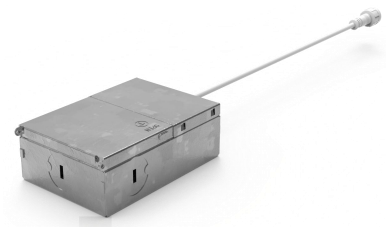

3.5" LED Interchangeable Trim Recessed Downlight

Catalog #		Prepared by	
Project		Date	
Notes			

Description

- * The recessed downlight is with high light quality, high efficiency, and different configurability.
- * Design for use in upscale residential and commercial interiors. High lumen and high light efficiency bring bright effects to your space.
- * Snap in design with trims and LED module to provide you different options combined and make your space more suitable and perfect.

Features

- * Extruded aluminum heat sink for good dissipation.
- * Four different trims available, use in the same module, easy to change.
- * Single CCT or 5CCT available.
- * High efficiency LED chips.
- * No housing require, IC Airtight rated for use with direct contact to insulation.
- * New construction or remodel available to meet different needs.
- * Emergency battery backup available.

Website: www.liteharbor.com
Specifications subject to change w/o notice
Revision: Jul. 2025

Trim Options

Round Trim

Square Trim

Round Baffle Trim

Square Baffle Trim

Mounting Plate Options

Plate A

Plate B

Plate C

Plate D

Plate E

Plate F

Plate G

Plate H

Remodel J-Box