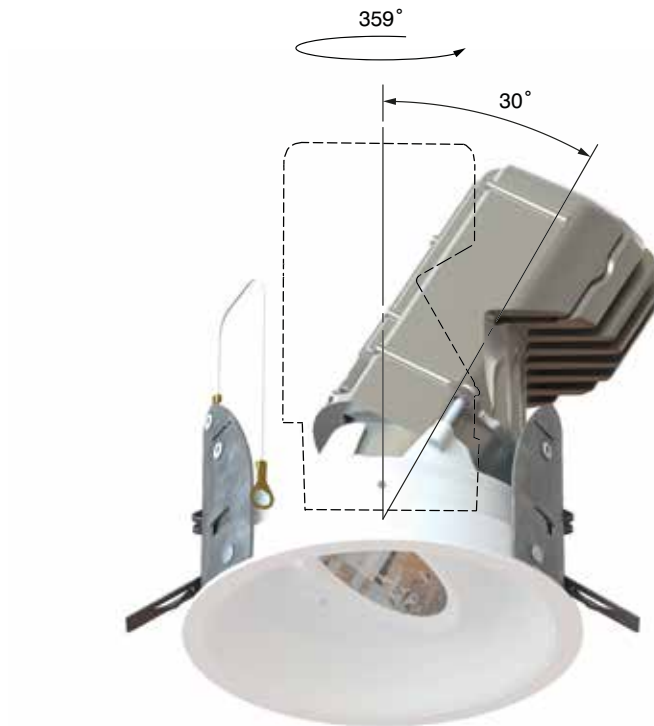

AMAZING ADJUSTABILITY

ORIENTABILITÉ ÉTONNANTE

Innovative tilt/swivel design

Put light where you want it with 359° rotation and 30° tilt on all Ardito 3.5" and 4" Adjustable versions... including 3.5" Regressed Adjustable trims.

Convenient aiming

Lock in place desired tilt/swivel position using a single adjustment screw from below.

Note: 2.5" Adjustable models provide 30° tilting action on both sides of trim axis but no swivel.