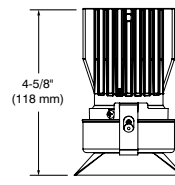

FLANGELESS TRIM
SANS BORDURE