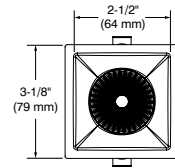

Ultra-Thin Profile Square Regressed Trim
Garniture ultra-mince carrée en retrait

**A2SFR
(DL2SFR)**

2.5"

90+ CRI
2,700K - 3,000K - 3,500K - 4,000K
3 CCT(3,000K - 3,500K- 4,000K)
Warm Dimming(1,800K-3,000K)

Narrow Flood (25°)
Flood (44°)
1,000 delivered lumens

Flangeless Trim available -TR

120/277V
ELV / 0-10V
Performance 1 (14W)
50,000 hr Warranty

Marine Grade Treatment available
with finishes: -11, -22 and AN

WITH FLANGE
AVEC BORDURE

FLANGELESS TRIM
SANS BORDURE

IRC +90
2 700K - 3 000K - 3 500K - 4 000K
3 CCT(3 000K - 3 500K - 4 000K)
Warm Dimming(1 800K-3 000K)

Faisceau moyen (25°)
Faisceau large (44°)
1 000 lumens délivrés

Offert sans bordure -TR

120/277V
ELV / 0-10V
Performance 1 (14W)
Garantie 50 000 h

Traitement qualité marine offert
avec les finis : -11, -22 et AN

Pour les boîtiers compatibles, voir page 52

For compatible housings, see page 52

EX.: A2SFR-22MG30W
(DL2SFR-22MG30W)

TRIM WITH FLANGE ORDERING CODES / CODES DE COMMANDE AVEC BORDURE

MODEL MODÈLE	TRIM AND REFLECTOR FINISHES FINIS DE GARNITURES ET RÉFLECTEURS	MARINE GRADE QUALITÉ MARINE	COLOR TEMPERATURES TEMPÉRATURES DE COULEUR	BEAMS FAISCEAUX
A2SFR (DL2SFR)	-03 Gold Plated 24K / Plaqué or 24K	MG (optional)	27 90+ CRI / IRC +90 2,700K / 2 700K	M Narrow Flood (25°) Faisceau moyen (25°)
	-04BR Brushed Chrome / Chrome brossé	May be applied	30 90+ CRI / IRC +90 3,000K / 3 000K	W Flood (44°)
	-11 Matte White / Blanc mat	on finishes: -11, -22 and -AN	35 90+ CRI / IRC +90 3,500K / 3 500K	Faisceau large (44°)
	-12BR Brushed Nickel / Étain brossé	(optionnel)	40 90+ CRI / IRC +90 4,000K / 4 000K	
	-13 Satin Nickel / Étain satiné	S'applique sur les finis suivants :		
	-22 Matte Black / Noir mat	-11, -22 et -AN		
-AN Natural Anodized Aluminum / Aluminium anodisé naturel				

EX.: A2SFR-TR22MG30W
(DL2SFR-TR22MG30W)