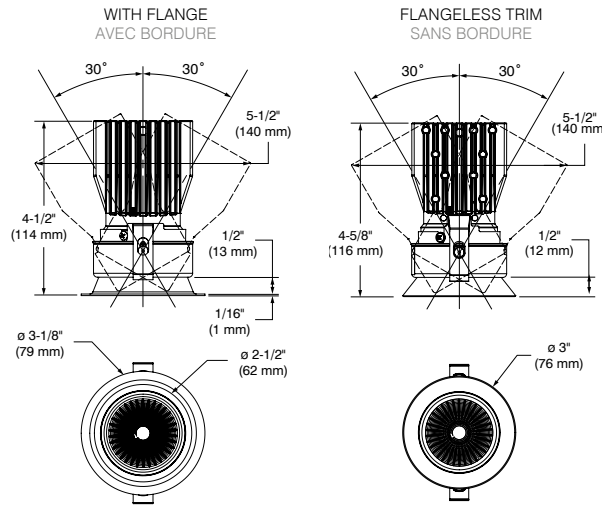

IRC +90
2 700K - 3 000K - 3 500K - 4 000K
3 CCT (3 000K - 3 500K - 4 000K)
Warm Dimming (1 800K-3 000K)

Faisceau moyen (25°)
Faisceau large (44°)
1 000 lumens délivrés
Offert sans bordure -TR

120/277V
ELV / 0-10V
Performance 1 (14W)

Garantie 50 000 h
Traitement qualité marine offert
avec les finis : -11, -22 et AN

Pour les boîtiers compatibles,
voir page 52

EX.: A2SAR-2235W
(DL2SAR-2235W)

ORDERING CODES / CODES DE COMMANDE

MODEL MODÈLE	TRIM AND REFLECTOR FINISHES FINIS DE GARNITURES ET RÉFLECTEURS	MARINE GRADE QUALITÉ MARINE	COLOR TEMPERATURES TEMPÉRATURES DE COULEUR	BEAMS FAISCEAUX
A2SAR (DL2SAR)	-03 Gold Plated 24K / Plaqué or 24K	MG (optional)	27 90+ CRI / IRC +90 2,700K / 2 700K	M Narrow Flood (25°)
	-04BR Brushed Chrome / Chrome brossé	May be applied	30 90+ CRI / IRC +90 3,000K / 3 000K	Faisceau moyen (25°)
	-11 Matte White / Blanc mat	on finishes: -11, -22 and -AN	35 90+ CRI / IRC +90 3,500K / 3 500K	W Flood (44°)
	-12BR Brushed Nickel / Étain brossé	(optionnel)		Faisceau large (44°)
	-13 Satin Nickel / Étain satiné	S'applique sur les	40 90+ CRI / IRC +90 4,000K / 4 000K	
	-22 Matte Black / Noir mat	finis suivants :		
	-AN Natural Anodized Aluminum / Aluminium anodisé naturel	-11, -22 et -AN		

EX.: A2SAR-TR04BR40M
(DL2SAR-TR04BR40M)

FLANGELESS TRIM ORDERING CODES / CODES DE COMMANDE SANS BORDURE

MODEL MODÈLE	REFLECTOR FINISHES FINIS DE RÉFLECTEURS	MARINE GRADE QUALITÉ MARINE	COLOR TEMPERATURES TEMPÉRATURES DE COULEUR	BEAMS FAISCEAUX
A2RAR-TR (DL2RAR-TR)	03 Gold Plated 24K / Plaqué or 24K	MG (optional)	27 90+ CRI / IRC +90 2,700K / 2 700K	M Narrow Flood (25°)
	04 Chrome / Chrome	May be applied	30 90+ CRI / IRC +90 3,000K / 3 000K	Faisceau moyen (25°)
	04BR Brushed Chrome / Chrome brossé	on finishes: -11, -22 and -AN	35 90+ CRI / IRC +90 3,500K / 3 500K	W Flood (44°)
	11 Matte White / Blanc mat	(optionnel)		Faisceau large (44°)
	12BR Brushed Nickel / Étain brossé	S'applique sur les	40 90+ CRI / IRC +90 4,000K / 4 000K	
	13 Satin Nickel / Étain satiné	finis suivants :		
	22 Matte Black / Noir mat	-11, -22 et -AN		
	AN Natural Anodized Aluminum / Aluminium anodisé naturel			

ORDERING CODE MUD-IN-PLATE: **MIPA2S** / CODE DE COMMANDE PLAQUE DE PLÂTRAGE : **MIPA2S**