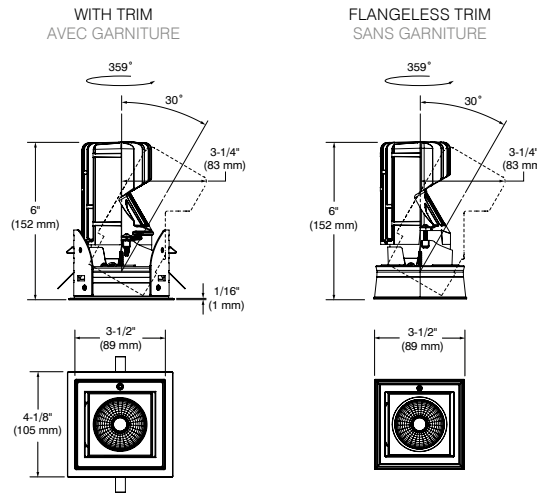

Spot (15°)
Narrow Flood (30°)
Flood (42°)
1,300 - 1,900 delivered lumens

Flangeless Trim available -TR

120/277V
ELV / 0-10V
Performance 1 (14W)
Performance 2 (23W)
50,000 hr Warranty

Warm Dimming and
Color Tuning options
(only with Narrow Flood and Flood beams,
see page 49)