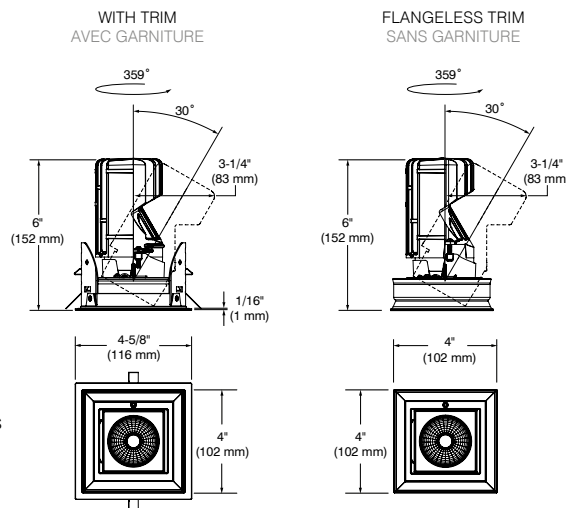

IRC +90
2 700K - 3 000K - 3 500K - 4 000K
3CCT(3 000K - 3 500K - 4 000K)
Warm Dimming(1 800K-3 000K)

Faisceau étroit (15°)
Faisceau moyen (30°)
Faisceau large (42°)
1 300 à 1 900 lumens délivrés

Offert sans bordure -TR

120/277V
ELV / 0-10V
Performance 1 (14W)
Performance 2 (23W)
Garantie 50 000 h

Gradation chaude et réglage des couleurs
en option (seulement pour les faisceaux moyen
et large, voir page 49)

Pour les boîtiers compatibles, voir page 52

TRIM WITH FLANGE ORDERING CODES / CODES DE COMMANDE AVEC BORDURE

EX.: A4SAR-04AN40M
(DL4SAR-04AN40M)

MODEL MODÈLE	TRIM FINISHES FINIS DE GARNITURES	REFLECTOR FINISHES FINIS DE RÉFLECTEURS	COLOR TEMPERATURES TEMPÉRATURES DE COULEUR	BEAMS FAISCEAUX	
A4SAR (DL4SAR)	-03 Gold Plated 24K / Plaqué or 24K	Painted / Peint	27 2,700K / 2 700K	S Spot (15°) Faisceau étroit (15°)	
	-04 Chrome / Chrome		30 3,000K / 3 000K		
	-04BR Brushed Chrome / Chrome brossé		35 3,500K / 3 500K	M Narrow Flood (30°) Faisceau moyen (30°)	
	-11 Matte White / Blanc mat		40 4,000K / 4 000K		
	-12BR Brushed Nickel / Étain brossé		CT Color Tuning Réglage des couleurs		W Flood (42°) Faisceau large (42°)
	-13 Satin Nickel / Étain satiné		WD Warm Dimming Gradation chaude		
	-22 Matte Black / Noir mat				

FLANGELESS TRIM ORDERING CODES / CODES DE COMMANDE SANS BORDURE

EX.: A4SAR-TR2227S
(DL4SAR-TR2227S)

MODEL MODÈLE	REFLECTOR FINISHES FINIS DE RÉFLECTEURS	COLOR TEMPERATURES TEMPÉRATURES DE COULEUR	BEAMS FAISCEAUX	
A4SAR-TR (DL4SAR-TR)	Painted / Peint	27 2,700K / 2 700K	S Spot (15°) Faisceau étroit (15°)	
	11 Matte White / Blanc mat	30 3,000K / 3 000K		
	22 Matte Black / Noir mat	35 3,500K / 3 500K	M Narrow Flood (30°) Faisceau moyen (30°)	
	AN Natural Anodized Aluminum Aluminium anodisé naturel	40 4,000K / 4 000K		
	BK Black / Noir	CT Color Tuning Réglage des couleurs		W Flood (42°) Faisceau large (42°)
	WD Warm Dimming Gradation chaude			

ORDERING CODE MUD-IN-PLATE:
MIPA4S

CODE DE COMMANDE PLAQUE DE
PLÂTRAGE : **MIPA4S**