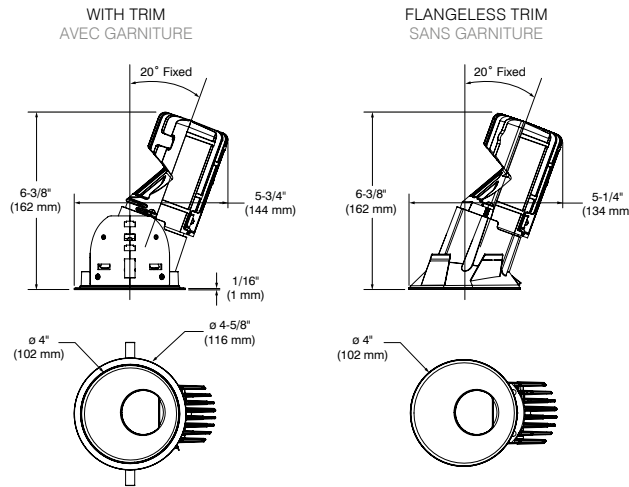

IRC +90
2 700K - 3 000K - 3 500K - 4 000K
3CCT(3 000K - 3 500K - 4 000K)
Warm Dimming(1 800K-3 000K)

Faisceau large (54°)
470 à 670 lumens délivrés

Offert sans bordure -TR

120/277V
ELV / 0-10V
Performance 1 (14W)
Performance 2 (23W)
Garantie 50 000 h

Gradation chaude et réglage des
couleurs en option

Pour les boîtiers compatibles, voir page 52

TRIM WITH FLANGE ORDERING CODES / CODES DE COMMANDE AVEC BORDURE

EX.: A4RWW-111127W
(DL4RWW-111127W)

MODEL MODÈLE	TRIM FINISHES FINIS DE GARNITURES	REFLECTOR FINISHES FINIS DE RÉFLECTEURS	COLOR TEMPERATURES TEMPÉRATURES DE COULEUR	BEAM FAISCEAU
A4RWW (DL4RWW)	-03 Gold Plated 24K / Plaqué or 24K	11 Painted / Peint 22 Matte White / Blanc mat AN Matte Black / Noir mat 40 Natural Anodized Aluminum Aluminium anodisé naturel Recommended for optimum Wall Wash results Recommandé pour un résultat d'éclairage mural optimal	27 2,700K / 2 700K	W Flood (54°) Faisceau large (54°)
	-04 Chrome / Chrome		30 3,000K / 3 000K	
	-04BR Brushed Chrome / Chrome brossé		35 3,500K / 3 500K	CT Color Tuning Réglage des couleurs WD Warm Dimming Gradation chaude
	-11 Matte White / Blanc mat		40 4,000K / 4 000K	
	-12BR Brushed Nickel / Étain brossé		CT Color Tuning Réglage des couleurs	
	-13 Satin Nickel / Étain satiné		WD Warm Dimming Gradation chaude	
-22 Matte Black / Noir mat				

EX.: A4RWW-TR22CTW
(DL4RWW-TR22CTW)

FLANGELESS TRIM ORDERING CODES / CODES DE COMMANDE SANS BORDURE

MODEL MODÈLE	REFLECTOR FINISHES FINIS DE RÉFLECTEURS	COLOR TEMPERATURES TEMPÉRATURES DE COULEUR	BEAM FAISCEAU
A4RWW-TR (DL4RWW-TR)	Painted / Peint	27 2,700K / 2 700K	W Flood (54°) Faisceau large (54°)
	11 Matte White / Blanc mat	30 3,000K / 3 000K	
	22 Matte Black / Noir mat	35 3,500K / 3 500K	
	AN Natural Anodized Aluminum Aluminium anodisé naturel	40 4,000K / 4 000K	CT Color Tuning Réglage des couleurs WD Warm Dimming Gradation chaude
		CT Color Tuning Réglage des couleurs	
	WD Warm Dimming Gradation chaude		

ORDERING CODE MUD-IN-PLATE:
MIPA4R

CODE DE COMMANDE PLAQUE DE
PLÂTRAGE : **MIPA4R**