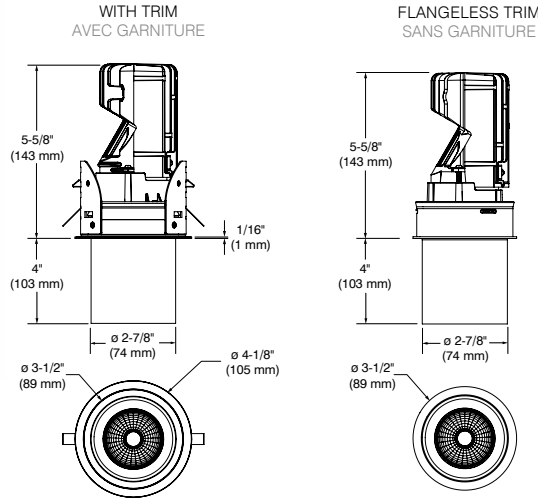

A3RFD-TR04BR
(DL3RFD-TR04BR)
(Illustrated/Illustré)

IRC +90
2 700K - 3 000K - 3 500K - 4 000K
3CCT(3 000K - 3 500K - 4 000K)
Warm Dimming(1 800K-3 000K)

Faisceau moyennement étroit (19°)
800 à 1 150 lumens délivrés

Offert sans bordure -TR

120/277V
ELV / 0-10V
Performance 1 (14W)
Performance 2 (23W)

Garantie 50 000 h

Gradation chaude et réglage des
couleurs en option

Pour les boîtiers compatibles, voir page 52

EX.: A3RFD-04BR27
(DL3RFD-04BR27)