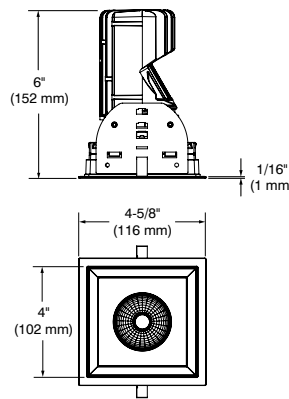

Ultra-Thin Profile Square Regressed Trim
Garniture ultra-mince carrée en retrait

**A4SFR
(DL4SFR)**

4"

90+ CRI
2,700K - 3,000K - 3,500K - 4,000K
3CCT(3,000K - 3,500K- 4,000K)
Warm Dimming(1,800K-3,000K)

Spot (15°)
Narrow Flood (30°)
Flood (42°)
1,300 - 1,900 delivered lumens

Flangeless Trim available -TR

120/277V
ELV / 0-10V
Performance 1 (14W)
Performance 2 (23W)
50,000 hr Warranty

Warm Dimming and
Color Tuning options
(only with Narrow Flood and Flood beams,
see page 49)

For compatible housings, see page 52

WITH TRIM
AVEC GARNITURE

FLANGELESS TRIM
SANS GARNITURE

IRC +90
2 700K - 3 000K - 3 500K - 4 000K
3CCT(3 000K - 3 500K - 4 000K)
Warm Dimming(1 800K-3 000K)

Faisceau étroit (15°)
Faisceau moyen (30°)
Faisceau large (42°)
1 300 à 1 900 lumens délivrés

Offert sans bordure -TR

120/277V
ELV / 0-10V
Performance 1 (14W)
Performance 2 (23W)
Garantie 50 000 h

Gradation chaude et réglage des couleurs
en option (seulement pour les faisceaux moyen
et large, voir page 49)

Pour les boîtiers compatibles, voir page 52

EX.: A4SFR-11BK35M
(A4SFR-11BK35M)

TRIM WITH FLANGE ORDERING CODES / CODES DE COMMANDE AVEC BORDURE