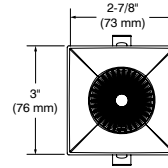

FLANGELESS TRIM
SANS BORDURE