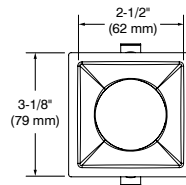

90+ CRI
2,700K - 3,000K - 3,500K - 4,000K
3CCT(3,000K - 3,500K- 4,000K)
Warm Dimming(1,800K-3,000K)

Flood (48°)
823 delivered lumens

120/277V
ELV / 0-10V
Performance 1 (14W)
50,000 hr Warranty

Marine Grade Treatment available
with finishes: -11, -22 and AN

For compatible housings, see page 52

WET LOCATION
ENDROIT MOUILLÉ