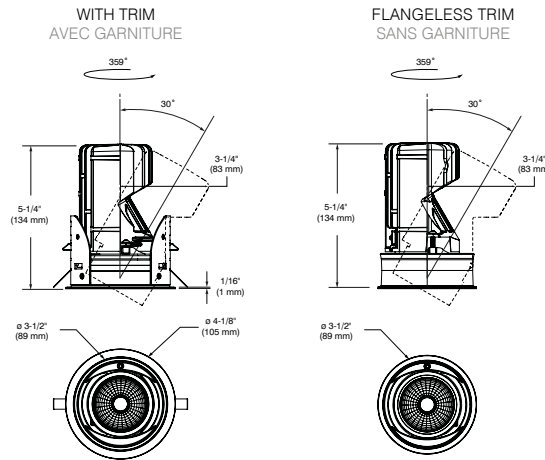

A3RAF-TR04BR
(DL3RAF-TR04BR)
(Illustrated/Illustré)

IRC +90
2 700K - 3 000K - 3 500K - 4 000K
3CCT(3 000K - 3 500K - 4 000K)
Warm Dimming(1 800K-3 000K)

Faisceau étroit (15°)
Faisceau moyen (30°)
Faisceau large (42°)
1 300 à 1 900 lumens délivrés

Offert sans bordure -TR

120/277V
ELV / 0-10V
Performance 1 (14W)
Performance 2 (23W)
Garantie 50 000 h

Gradation chaude et réglage des couleurs
en option (seulement pour les faisceaux moyen
et large, voir page 49)

Pour les boîtiers compatibles, voir page 52

TRIM WITH FLANGE ORDERING CODES / CODES DE COMMANDE AVEC BORDURE

EX.: A3RAF-13CTM
(DL3RAF-13CTM)

MODEL MODÈLE	TRIM AND LIGHT ENGINE FINISHES FINIS DE GARNITURES ET GÉNÉRATEURS DE LUMIÈRE	COLOR TEMPERATURES TEMPÉRATURES DE COULEUR	BEAMS FAISCEAUX
A3RAF (DL3RAF)	-03 Gold Plated 24K / Plaqué or 24K	27 2,700K / 2 700K	S Spot (15°) Faisceau étroit (15°)
	-04 Chrome / Chrome	30 3,000K / 3 000K	
	-04BR Brushed Chrome / Chrome brossé	35 3,500K / 3 500K	M Narrow Flood (30°) Faisceau moyen (30°)
	-11 Matte White / Blanc mat	40 4,000K / 4 000K	
	-12BR Brushed Nickel / Étain brossé	CT Color Tuning	W Flood (42°) Faisceau large (42°)
	-13 Satin Nickel / Étain satiné	Réglage des couleurs	
	-22 Matte Black / Noir mat	WD Warm Dimming Gradation chaude	

FLANGELESS TRIM ORDERING CODES / CODES DE COMMANDE SANS BORDURE

EX.: A3RAF-TR1130S
(DL3RAF-TR1130S)

MODEL MODÈLE	LIGHT ENGINE FINISHES FINIS DE GÉNÉRATEURS DE LUMIÈRE	COLOR TEMPERATURES TEMPÉRATURES DE COULEUR	BEAMS FAISCEAUX
A3RAF-TR (DL3RAF-TR)	03 Gold Plated 24K / Plaqué or 24K	27 2,700K / 2 700K	S Spot (15°) Faisceau étroit (15°)
	04 Chrome / Chrome	30 3,000K / 3 000K	
	04BR Brushed Chrome / Chrome brossé	35 3,500K / 3 500K	M Narrow Flood (30°) Faisceau moyen (30°)
	11 Matte White / Blanc mat	40 4,000K / 4 000K	
	12BR Brushed Nickel / Étain brossé	CT Color Tuning	W Flood (42°) Faisceau large (42°)
	13 Satin Nickel / Étain satiné	Réglage des couleurs	
	22 Matte Black / Noir mat	WD Warm Dimming Gradation chaude