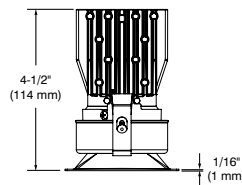

Ultra-Thin Profile Square Regressed Trim
Garniture ultra-mince carrée en retrait

**A2SFR
(DL2SFR)**

2.5"

90+ CRI
2,700K - 3,000K - 3,500K - 4,000K
3 CCT(3,000K - 3,500K- 4,000K)
Warm Dimming(1,800K-3,000K)

Narrow Flood (25°)
Flood (44°)
1,000 delivered lumens

Flangeless Trim available -TR

120/277V
ELV / 0-10V
Performance 1 (14W)
50,000 hr Warranty

Marine Grade Treatment available
with finishes: -11, -22 and AN

WITH FLANGE
AVEC BORDURE

FLANGELESS TRIM
SANS BORDURE

IRC +90
2 700K - 3 000K - 3 500K - 4 000K
3 CCT(3 000K - 3 500K - 4 000K)
Warm Dimming(1 800K-3 000K)

Faisceau moyen (25°)
Faisceau large (44°)
1 000 lumens délivrés

Offert sans bordure -TR

120/277V
ELV / 0-10V
Performance 1 (14W)
Garantie 50 000 h

Traitement qualité marine offert
avec les finis : -11, -22 et AN

Pour les boîtiers compatibles, voir page 52

For compatible housings, see page 52

EX.: A2SFR-22MG30W
(DL2SFR-22MG30W)

TRIM WITH FLANGE ORDERING CODES / CODES DE COMMANDE AVEC BORDURE

MODEL MODÈLE	TRIM AND REFLECTOR FINISHES FINIS DE GARNITURES ET RÉFLECTEURS	MARINE GRADE QUALITÉ MARINE	COLOR TEMPERATURES TEMPÉRATURES DE COULEUR	BEAMS FAISCEAUX
A2SFR (DL2SFR)	-03 Gold Plated 24K / Plaqué or 24K	MG (optional)	27 90+ CRI / IRC +90 2,700K / 2 700K	M Narrow Flood (25°) Faisceau moyen (25°)
	-04BR Brushed Chrome / Chrome brossé	May be applied	30 90+ CRI / IRC +90 3,000K / 3 000K	W Flood (44°)
	-11 Matte White / Blanc mat	on finishes: -11, -22 and -AN	35 90+ CRI / IRC +90 3,500K / 3 500K	Faisceau large (44°)
	-12BR Brushed Nickel / Étain brossé	(optionnel)	40 90+ CRI / IRC +90 4,000K / 4 000K	
	-13 Satin Nickel / Étain satiné	S'applique sur les finis suivants :		
	-22 Matte Black / Noir mat	-11, -22 et -AN		
-AN Natural Anodized Aluminum / Aluminium anodisé naturel				

EX.: A2SFR-TR22MG30W
(DL2SFR-TR22MG30W)