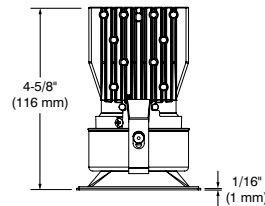

90+ CRI
2,700K - 3,000K - 3,500K - 4,000K
3CCT(3,000K - 3,500K- 4,000K)
Warm Dimming(1,800K-3,000K)

Flood (48°)
823 delivered lumens

120/277V
ELV / 0-10V
Performance 1 (14W)
50,000 hr Warranty

Marine Grade Treatment available
with finishes: -11, -22 and AN

For compatible housings, see page 52

WET LOCATION
ENDROIT MOUILLÉ