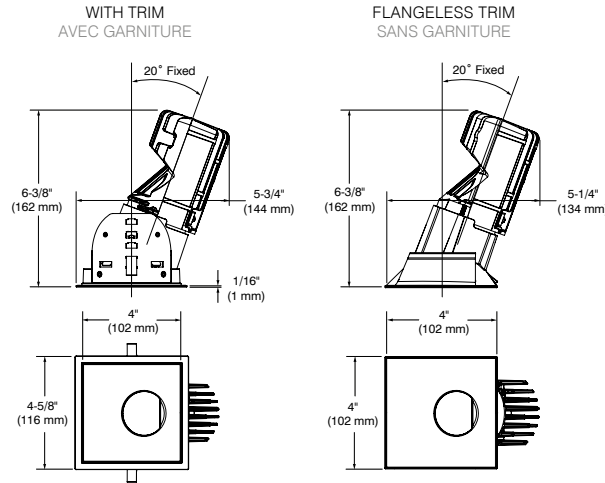

IRC +90
2 700K - 3 000K - 3 500K - 4 000K
3CCT(3 000K - 3 500K - 4 000K)
Warm Dimming(1 800K-3 000K)

Faisceau large (54°)
470 à 670 lumens délivrés

Offert sans bordure -TR

120/277V
ELV / 0-10V
Performance 1 (14W)
Performance 2 (23W)
Garantie 50 000 h

Gradation chaude et réglage des
couleurs en option

Pour les boîtiers compatibles, voir page 52

TRIM WITH FLANGE ORDERING CODES / CODES DE COMMANDE AVEC BORDURE

EX.: A4SWW-032230W
(DL4SWW-032230W)

MODEL MODÈLE	TRIM FINISHES FINIS DE GARNITURES	REFLECTOR FINISHES FINIS DE RÉFLECTEURS	COLOR TEMPERATURES TEMPÉRATURES DE COULEUR	BEAM FAISCEAU	
A4SWW (DL4SWW)	-03 Gold Plated 24K / Plaqué or 24K	Painted / Peint 11 Matte White / Blanc mat 22 Matte Black / Noir mat AN Natural Anodized Aluminum Aluminium anodisé naturel	-27 2,700K / 2 700K	W Flood (54°) Faisceau large (54°)	
	-04 Chrome / Chrome		30 3,000K / 3 000K		
	-04BR Brushed Chrome / Chrome brossé		35 3,500K / 3 500K	40 4,000K / 4 000K	CT Color Tuning Réglage des couleurs WD Warm Dimming Gradation chaude
	-11 Matte White / Blanc mat		40 4,000K / 4 000K		
	-12BR Brushed Nickel / Étain brossé		CT Color Tuning Réglage des couleurs		
	-13 Satin Nickel / Étain satiné		WD Warm Dimming Gradation chaude		
-22 Matte Black / Noir mat	Recommended for optimum Wall Wash results Recommandé pour un résultat d'éclairage mural optimal				

EX.: A4SWW-TR2240W
(DL4SWW-TR2240W)

FLANGELESS TRIM ORDERING CODES / CODES DE COMMANDE SANS BORDURE

MODEL MODÈLE	REFLECTOR FINISHES FINIS DE RÉFLECTEURS	COLOR TEMPERATURES TEMPÉRATURES DE COULEUR	BEAM FAISCEAU
A4SWW-TR (DL4SWW-TR)	Painted / Peint	-27 2,700K / 2 700K	W Flood (54°) Faisceau large (54°)
	11 Matte White / Blanc mat	30 3,000K / 3 000K	
	22 Matte Black / Noir mat	35 3,500K / 3 500K	CT Color Tuning Réglage des couleurs WD Warm Dimming Gradation chaude
	AN Natural Anodized Aluminum Aluminium anodisé naturel	40 4,000K / 4 000K	
	Recommended for optimum Wall Wash results Recommandé pour un résultat d'éclairage mural optimal	WD Warm Dimming Gradation chaude	

ORDERING CODE MUD-IN-PLATE:
MIPA4S

CODE DE COMMANDE PLAQUE DE
PLÂTRAGE : **MIPA4S**