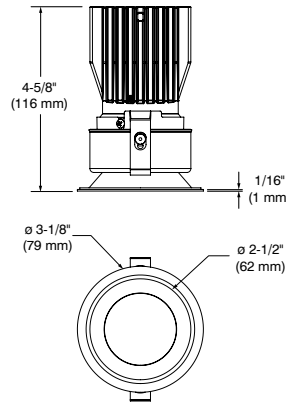

IRC +90
2 700K - 3 000K - 3 500K - 4 000K
3CCT(3 000K - 3 500K - 4 000K)
Warm Dimming(1 800K-3 000K)

Faisceau large (48°)
823 lumens délivrés

120/277V
ELV / 0-10V
Performance 1 (14W)
Garantie 50 000 h

Traitement qualité marine offert
avec les finis : -11, -22 et AN

Pour les boîtiers compatibles, voir page 52

EX.: A2RSF-11MG40W
(DL2RSF-11MG40W)

ORDERING CODES / CODES DE COMMANDE

MODEL MODÈLE	TRIM AND REFLECTOR FINISHES FINIS DE GARNITURES ET RÉFLECTEURS	MARINE GRADE QUALITÉ MARINE	COLOR TEMPERATURES TEMPÉRATURES DE COULEUR	BEAM FAISCEAU
A2RSF (DL2RSF)	-03 Gold Plated 24K / Plaqué or 24K -04 Chrome / Chrome -04BR Brushed Chrome / Chrome brossé -11 Matte White / Blanc mat -12BR Brushed Nickel / Étain brossé -13 Satin Nickel / Étain satiné -22 Matte Black / Noir mat -AN Natural Anodized Aluminum / Aluminium anodisé naturel	MG (optional) May be applied on finishes: -11, -22 and -AN (optionnel) S'applique sur les finis suivants : -11, -22 et -AN	27 90+ CRI / IRC +90 2,700K / 2 700K 30 90+ CRI / IRC +90 3,000K / 3 000K 35 90+ CRI / IRC +90 3,500K / 3 500K 40 90+ CRI / IRC +90 4,000K / 4 000K	W Flood (48°) Faisceau large (48°)