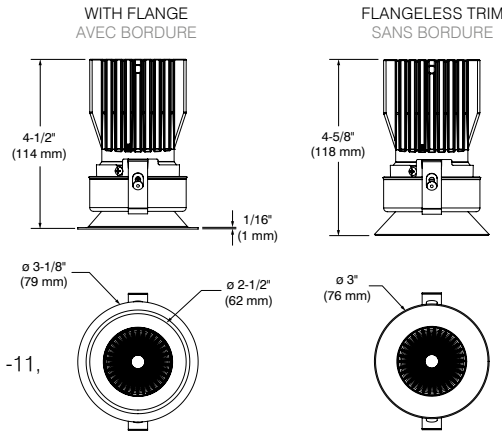

TRIM WITH FLANGE ORDERING CODES / CODES DE COMMANDE AVEC BORDURE

EX.: A2RFR-04BR27M
(DL2RFR-04BR27M)

MODEL MODÈLE	TRIM AND REFLECTOR FINISHES FINIS DE GARNITURES ET RÉFLECTEURS	MARINE GRADE QUALITÉ MARINE	COLOR TEMPERATURES TEMPÉRATURES DE COULEUR	BEAMS FAISCEAUX
A2RFR (DL2RFR)	-03 Gold Plated 24K / Plaqué or 24K	MG (optional) May be applied on finishes: -11, -22 and -AN (optionnel) S'applique sur les finis suivants : -11, -22 et -AN	27 90+ CRI / IRC +90 2,700K / 2 700K	M Narrow Flood (25°) Faisceau moyen (25°)
	-04 Chrome / Chrome		30 90+ CRI / IRC +90 3,000K / 3 000K	
	-04BR Brushed Chrome / Chrome brossé		35 90+ CRI / IRC +90 3,500K / 3 500K	W Flood (44°) Faisceau large (44°)
	-11 Matte White / Blanc mat		40 90+ CRI / IRC +90 4,000K / 4 000K	
	-12BR Brushed Nickel / Étain brossé			
	-13 Satin Nickel / Étain satiné			
	-22 Matte Black / Noir mat			
-AN Natural Anodized Aluminum / Aluminium anodisé naturel				

EX.: A2RFR-TR04BR27M
(DL2RFR-TR04BR27M)

FLANGELESS TRIM ORDERING CODES / CODES DE COMMANDE SANS BORDURE

MODEL MODÈLE	REFLECTOR FINISHES FINIS DE RÉFLECTEURS	MARINE GRADE QUALITÉ MARINE	COLOR TEMPERATURES TEMPÉRATURES DE COULEUR	BEAMS FAISCEAUX
A2RFR-TR (DL2RFR-TR)	03 Gold Plated 24K / Plaqué or 24K	MG (optional) May be applied on finishes: -11, -22 and -AN (optionnel) S'applique sur les finis suivants : -11, -22 et -AN	27 90+ CRI / IRC +90 2,700K / 2 700K	M Narrow Flood (25°) Faisceau moyen (25°)
	04 Chrome / Chrome		30 90+ CRI / IRC +90 3,000K / 3 000K	
	04BR Brushed Chrome / Chrome brossé		35 90+ CRI / IRC +90 3,500K / 3 500K	W Flood (44°) Faisceau large (44°)
	11 Matte White / Blanc mat		40 90+ CRI / IRC +90 4,000K / 4 000K	
	12BR Brushed Nickel / Étain brossé			
	13 Satin Nickel / Étain satiné			
	22 Matte Black / Noir mat			
AN Natural Anodized Aluminum / Aluminium anodisé naturel				

ORDERING CODE MUD-IN-PLATE: **MIPA2R** / CODE DE COMMANDE PLAQUE DE PLÂTRAGE : **MIPA2R**