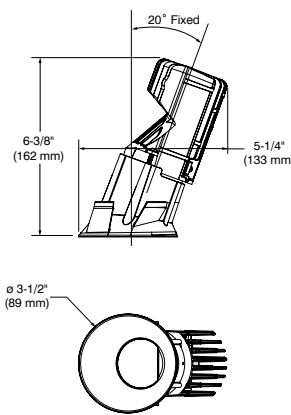

120/277V
ELV / 0-10V
Performance 1 (14W)
Performance 2 (23W)
50,000 hr Warranty

Warm Dimming and
Color Tuning options

For compatible housings, see page 52

WITH TRIM
AVEC GARNITURE

FLANGELESS TRIM
SANS GARNITURE